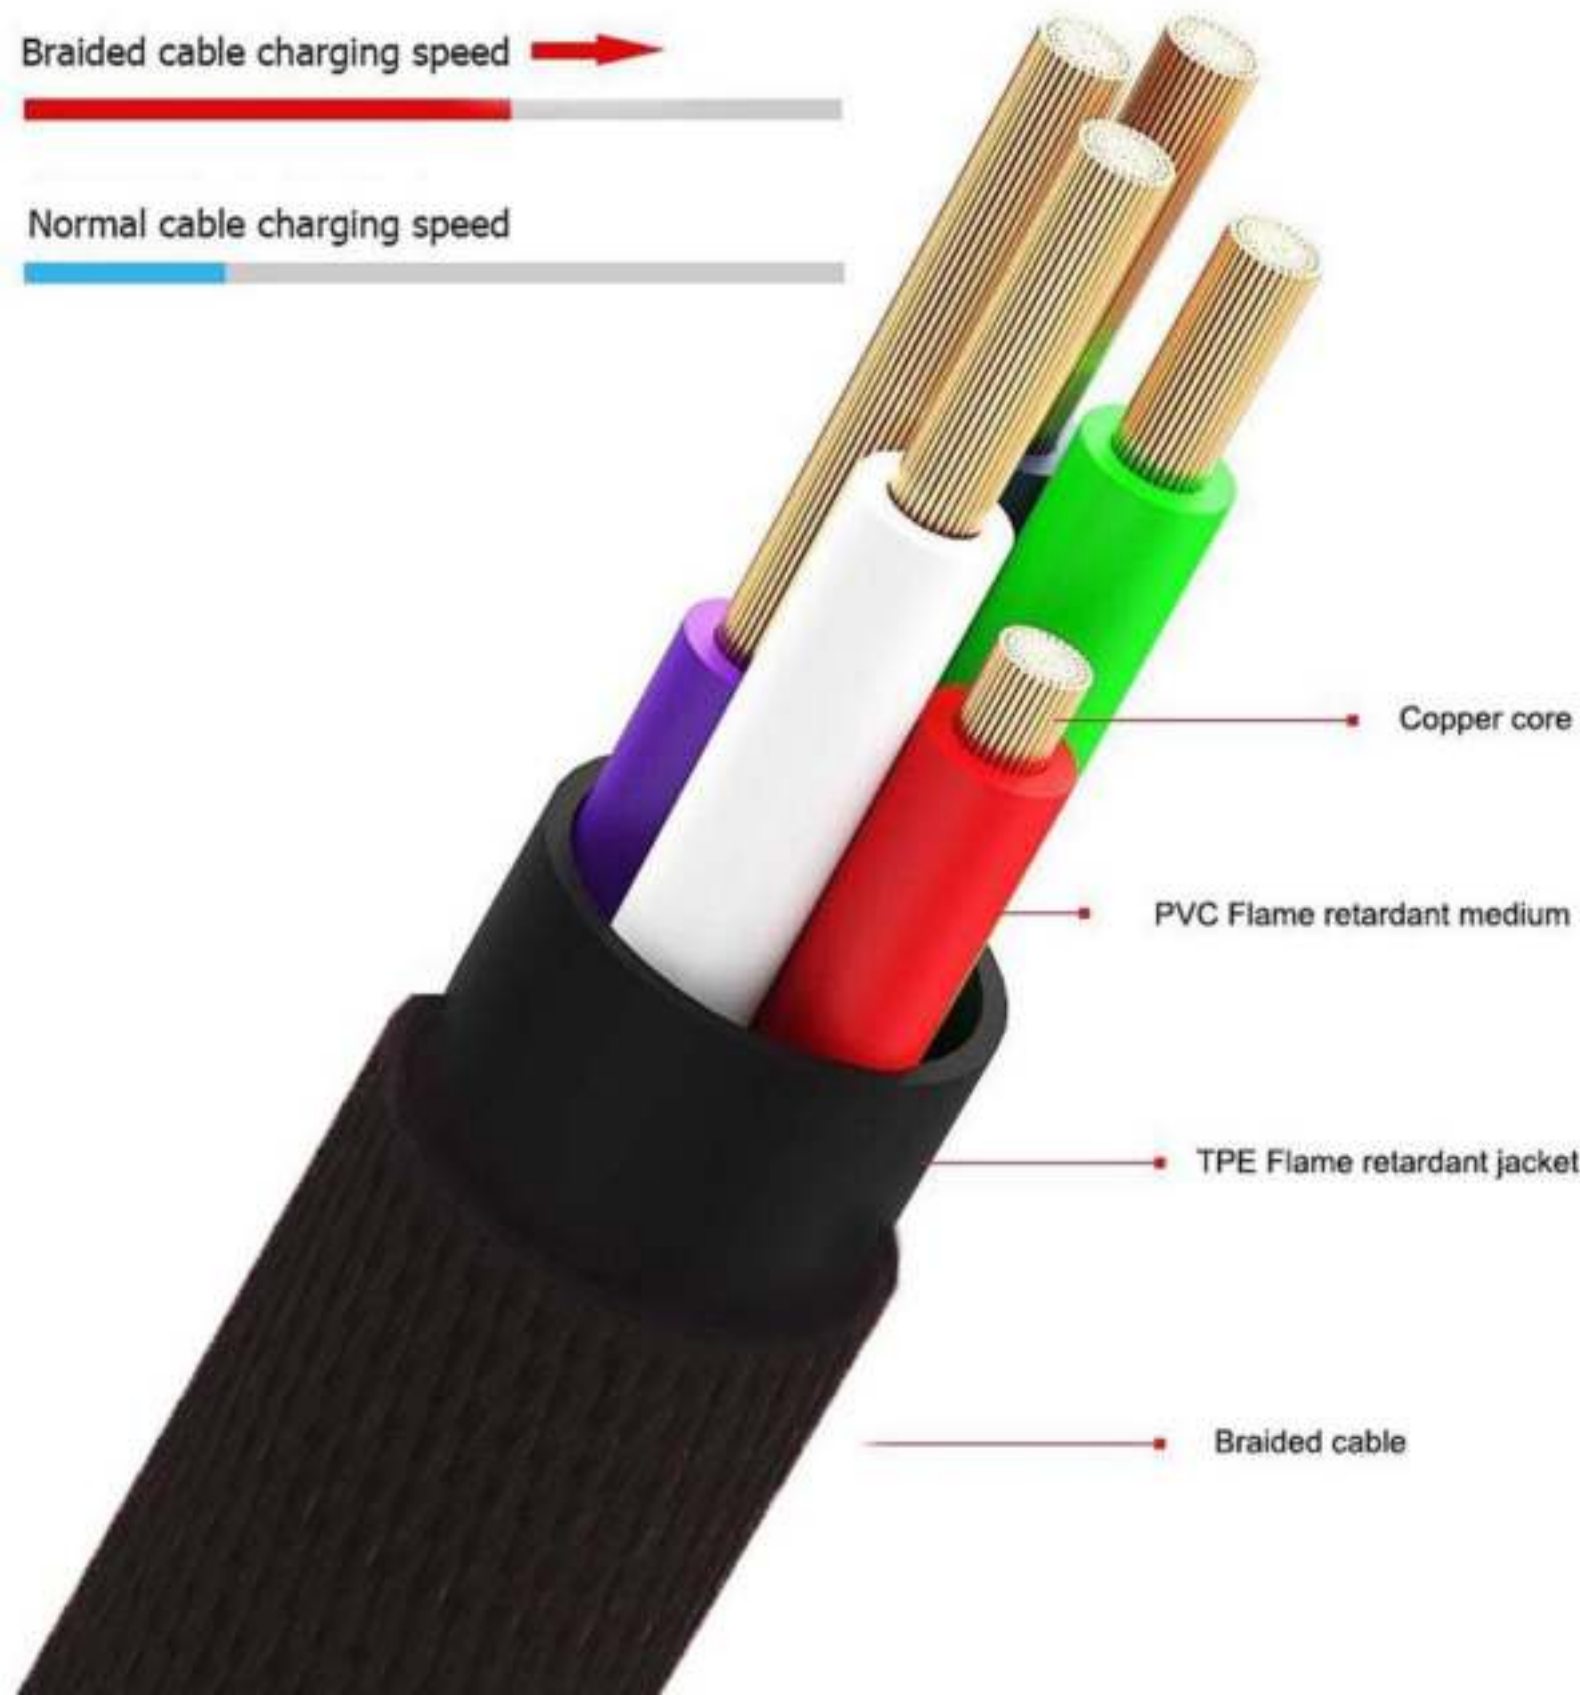

Real · Speed up 50%

Braided cable charging speed →

Normal cable charging speed

Copper core

PVC Flame retardant medium

TPE Flame retardant jacket

Braided cable