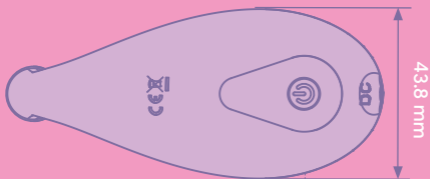

Material	Silicone + ABS
Size	9.7*4.3*5.1cm
Net Weight	62g
Waterproof	IPX6
Working Frequency	10
Working Time	About 60mins
Noise	<50db

Button Introduction

- Press the “” button for 3s to turn round head on/off, press again to change the frequencies, 10 frequencies change cyclically.