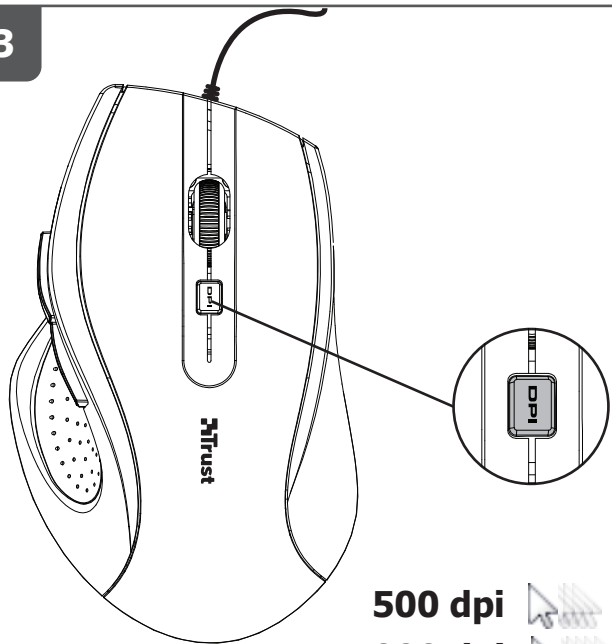

Quick Installation Guide

MaxTrack Mouse

17178

1

2

3

500 dpi
1000 dpi

4