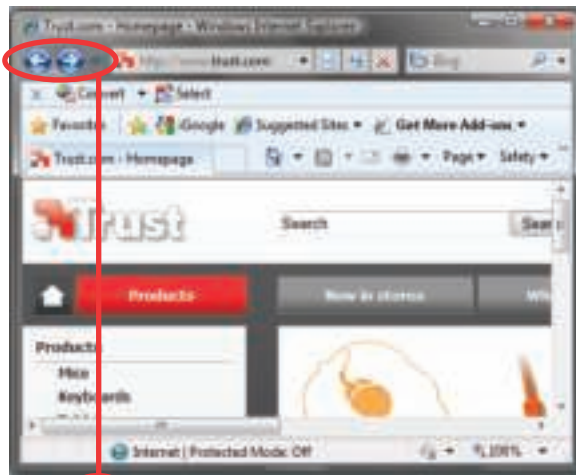

Quick Installation Guide

MaxTrack Mouse

17178

1

2

3

500 dpi
1000 dpi

4