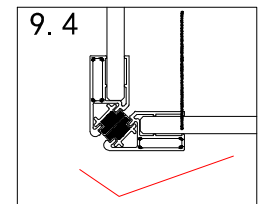

# Shower Cabin Installation Manual

11

Tool:

8

9

6

7

Configuration\ Tabl

①  X1	②  X1	③  X1	④  X2
⑤  X1	⑥  X1	⑦  X1	⑧  X1
⑨  X1	⑩  X1	⑪  X1	⑫  X1
⑬  X2	⑭  X6	⑮  X6	⑯  ST4X30\ X
⑰  ST4X20\ X	⑱  ST4X12\ X	⑲  ST4X12\ X	⑳  ST4X10\ X
㉑  M5X5\ \	㉒  2.5\#\ \		