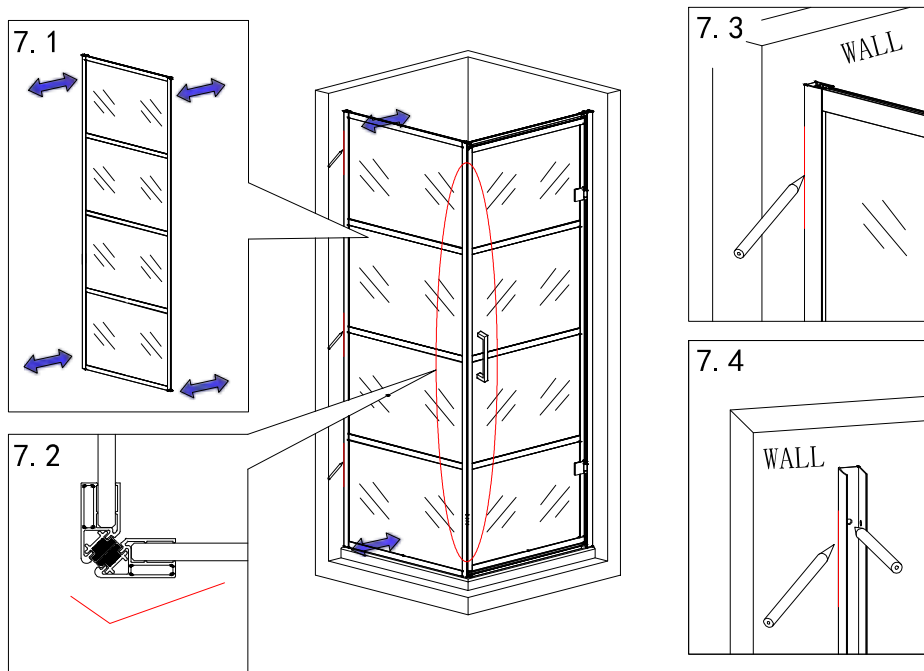

# Shower Cabin Installation Manual

11

Tool:

8

9

6

7

Configuration\ Tabl

①  X1	②  X1	③  X1	④  X2
⑤  X1	⑥  X1	⑦  X1	⑧  X1
⑨  X1	⑩  X1	⑪  X1	⑫  X1
⑬  X2	⑭  X6	⑮  X6	⑯  ST4X30\ X
⑰  ST4X20\ X	⑱  ST4X12\ X	⑲  ST4X12\ X	⑳  ST4X10\ X
㉑  M5X5\ \	㉒  2.5\#\ \		