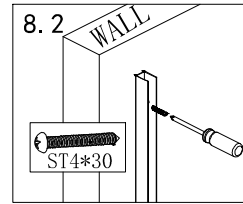

# Shower Cabin Installation Manual

11

Tool:

8

9

6

7

Configuration\ Tabl

①  X1	②  X1	③  X1	④  X2
⑤  X1	⑥  X1	⑦  X1	⑧  X1
⑨  X1	⑩  X1	⑪  X1	⑫  X1
⑬  X2	⑭  X6	⑮  X6	⑯  ST4X30\ X
⑰  ST4X20\ X	⑱  ST4X12\ X	⑲  ST4X12\ X	⑳  ST4X10\ X
㉑  M5X5\ \	㉒  2.5\#\ \		