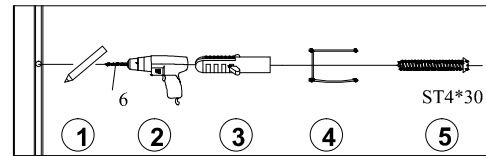

# Shower Cabin Installation Manual

11

Tool:

8

9

6

7

Configuration\ Tabl

①  X1	②  X1	③  X1	④  X2
⑤  X1	⑥  X1	⑦  X1	⑧  X1
⑨  X1	⑩  X1	⑪  X1	⑫  X1
⑬  X2	⑭  X6	⑮  X6	⑯  ST4X30\ X
⑰  ST4X20\ X	⑱  ST4X12\ X	⑲  ST4X12\ X	⑳  ST4X10\ X
㉑  M5X5\ \	㉒  2.5\#\ \		