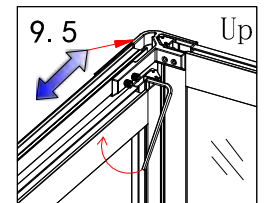

# Shower Cabin Installation Manual

11

Tool:

8

9

6

7

Configuration\ Tabl

①  X1	②  X1	③  X1	④  X2
⑤  X1	⑥  X1	⑦  X1	⑧  X1
⑨  X1	⑩  X1	⑪  X1	⑫  X1
⑬  X2	⑭  X6	⑮  X6	⑯  ST4X30\ X
⑰  ST4X20\ X	⑱  ST4X12\ X	⑲  ST4X12\ X	⑳  ST4X10\ X
㉑  M5X5\ \	㉒  2.5\#\ \		