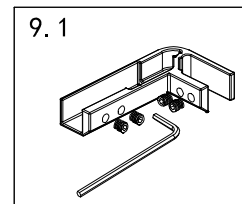

# Shower Cabin Installation Manual

11

Tool:

8

9

6

7

Configuration\ Tabl

①  X1	②  X1	③  X1	④  X2
⑤  X1	⑥  X1	⑦  X1	⑧  X1
⑨  X1	⑩  X1	⑪  X1	⑫  X1
⑬  X2	⑭  X6	⑮  X6	⑯  ST4X30\ X
⑰  ST4X20\ X	⑱  ST4X12\ X	⑲  ST4X12\ X	⑳  ST4X10\ X
㉑  M5X5\ \	㉒  2.5\#\ \		