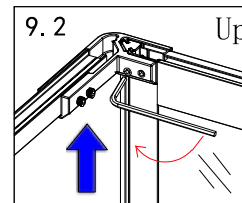

# Shower Cabin Installation Manual

11

Tool:

8

9

6

7

Configuration\ Tabl

①  X1	②  X1	③  X1	④  X2
⑤  X1	⑥  X1	⑦  X1	⑧  X1
⑨  X1	⑩  X1	⑪  X1	⑫  X1
⑬  X2	⑭  X6	⑮  X6	⑯  ST4X30\ X
⑰  ST4X20\ X	⑱  ST4X12\ X	⑲  ST4X12\ X	⑳  ST4X10\ X
㉑  M5X5\ \	㉒  2.5\#\ \		