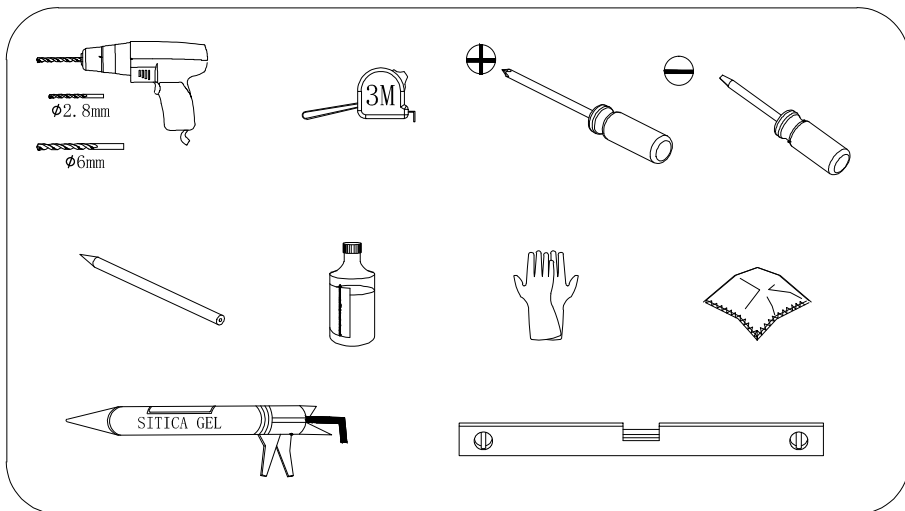

# Shower Cabin Installation Manual

11

Tool:

8

9

6

7

Configuration\ Tabl

①  X1	②  X1	③  X1	④  X2
⑤  X1	⑥  X1	⑦  X1	⑧  X1
⑨  X1	⑩  X1	⑪  X1	⑫  X1
⑬  X2	⑭  X6	⑮  X6	⑯  ST4X30\ X
⑰  ST4X20\ X	⑱  ST4X12\ X	⑲  ST4X12\ X	⑳  ST4X10\ X
㉑  M5X5\ \	㉒  2.5\#\ \		