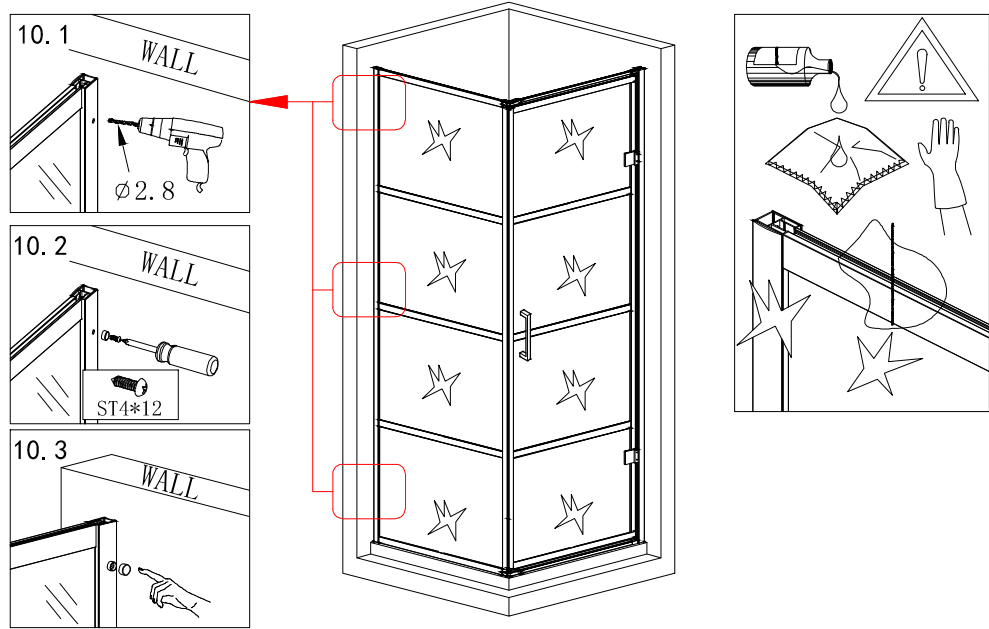

# Shower Cabin Installation Manual

11

Tool:

8

9

6

7

Configuration\ Tabl