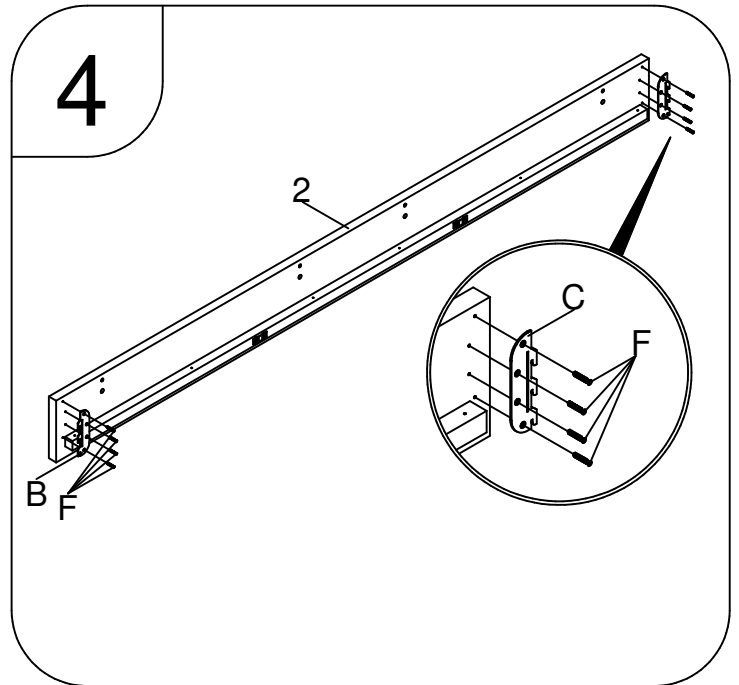

bopita®

ASSEMBLY INSTRUCTION
MONTAGE HANDLEIDING
MONTAGE ANLEITUNG
NOTICE DE MONTAGE
MANUAL DE MONTAJE

UK
NL
D
F
ESP

MODEL : JONNE
TYPE : 90X200
COLOUR : WHITE
ART.CODE : 5499.11.

Distributor:

BOPITA
Edisonweg 3, 6662 NW Elst
The Netherlands

www.bopita.com

27.04.2017.

A  4X artcode:973040	B  2X artcode:973040	C  2X artcode:973040	D  4X artcode:446107	E  4X artcode:446108	F  4,5x20 16X artcode:431015
G  6,3X30 16X artcode:431022	H  3,5X16 8X artcode:431006	I  3,5X25 8X artcode:431008	J  3,5X35 12X artcode:431023	K  Ø8X40 12X artcode:	L  M6X35 8X artcode:441013

M  1X artcode:445001
--

7

8

9

10

11

12

13