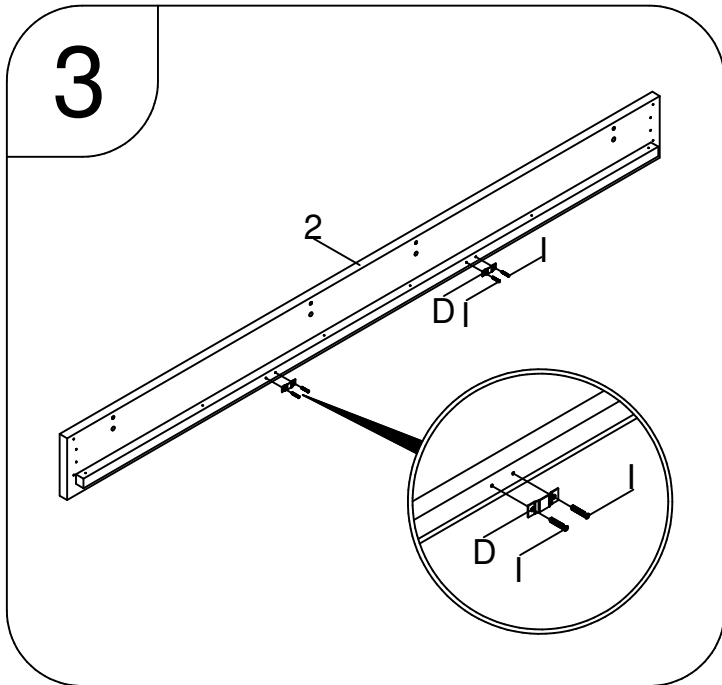

bopita®

ASSEMBLY INSTRUCTION
MONTAGE HANDLEIDING
MONTAGE ANLEITUNG
NOTICE DE MONTAGE
MANUAL DE MONTAJE

UK
NL
D
F
ESP

MODEL : JONNE
TYPE : 90X200
COLOUR : WHITE
ART.CODE : 5499.11.

Distributor:

BOPITA
Edisonweg 3, 6662 NW Elst
The Netherlands

www.bopita.com

27.04.2017.

A  4X artcode:973040	B  2X artcode:973040	C  2X artcode:973040	D  4X artcode:446107	E  4X artcode:446108	F  4,5x20 16X artcode:431015
G  6,3X30 16X artcode:431022	H  3,5X16 8X artcode:431006	I  3,5X25 8X artcode:431008	J  3,5X35 12X artcode:431023	K  Ø8X40 12X artcode:	L  M6X35 8X artcode:441013

M  1X artcode:445001
--

7

8

9

10

11

12

13