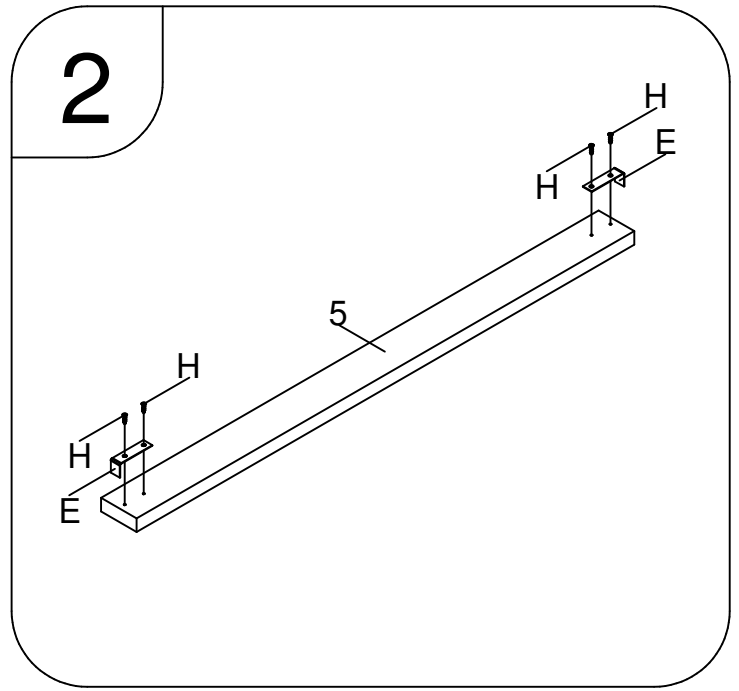

bopita®

ASSEMBLY INSTRUCTION
MONTAGE HANDLEIDING
MONTAGE ANLEITUNG
NOTICE DE MONTAGE
MANUAL DE MONTAJE

UK
NL
D
F
ESP

MODEL : JONNE
TYPE : 90X200
COLOUR : WHITE
ART.CODE : 5499.11.

Distributor:

BOPITA
Edisonweg 3, 6662 NW Elst
The Netherlands

www.bopita.com

27.04.2017.

A  4X artcode:973040	B  2X artcode:973040	C  2X artcode:973040	D  4X artcode:446107	E  4X artcode:446108	F  4,5x20 16X artcode:431015
G  6,3X30 16X artcode:431022	H  3,5X16 8X artcode:431006	I  3,5X25 8X artcode:431008	J  3,5X35 12X artcode:431023	K  Ø8X40 12X artcode:	L  M6X35 8X artcode:441013

M  1X artcode:445001
--

7

8

9

10

11

12

13