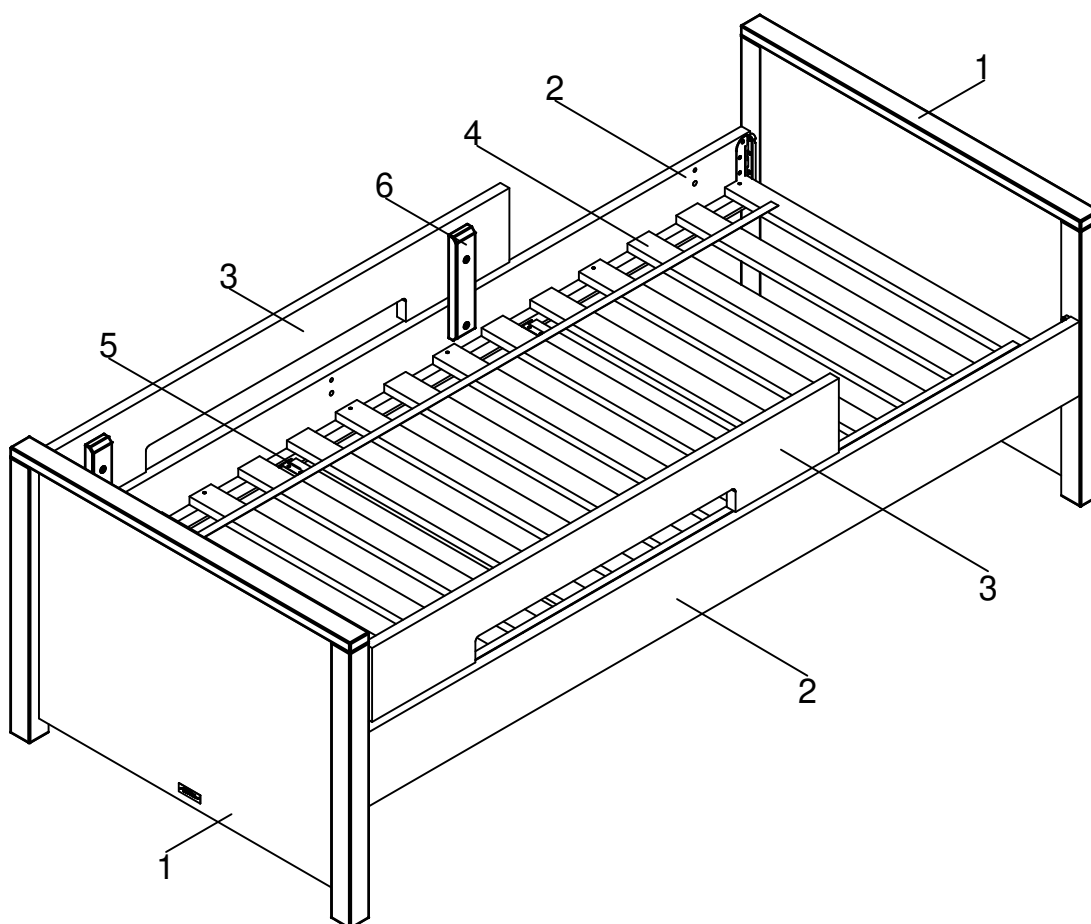

bopita®

ASSEMBLY INSTRUCTION
MONTAGE HANDLEIDING
MONTAGE ANLEITUNG
NOTICE DE MONTAGE
MANUAL DE MONTAJE

UK
NL
D
F
ESP

MODEL : JONNE
TYPE : 90X200
COLOUR : WHITE
ART.CODE : 5499.11.

Distributor:

BOPITA
Edisonweg 3, 6662 NW Elst
The Netherlands

www.bopita.com

27.04.2017.

A  4X artcode:973040	B  2X artcode:973040	C  2X artcode:973040	D  4X artcode:446107	E  4X artcode:446108	F  4,5x20 16X artcode:431015
G  6,3X30 16X artcode:431022	H  3,5X16 8X artcode:431006	I  3,5X25 8X artcode:431008	J  3,5X35 12X artcode:431023	K  Ø8X40 12X artcode:	L  M6X35 8X artcode:441013

M  1X artcode:445001
--

7

8

9

10

11

12

13