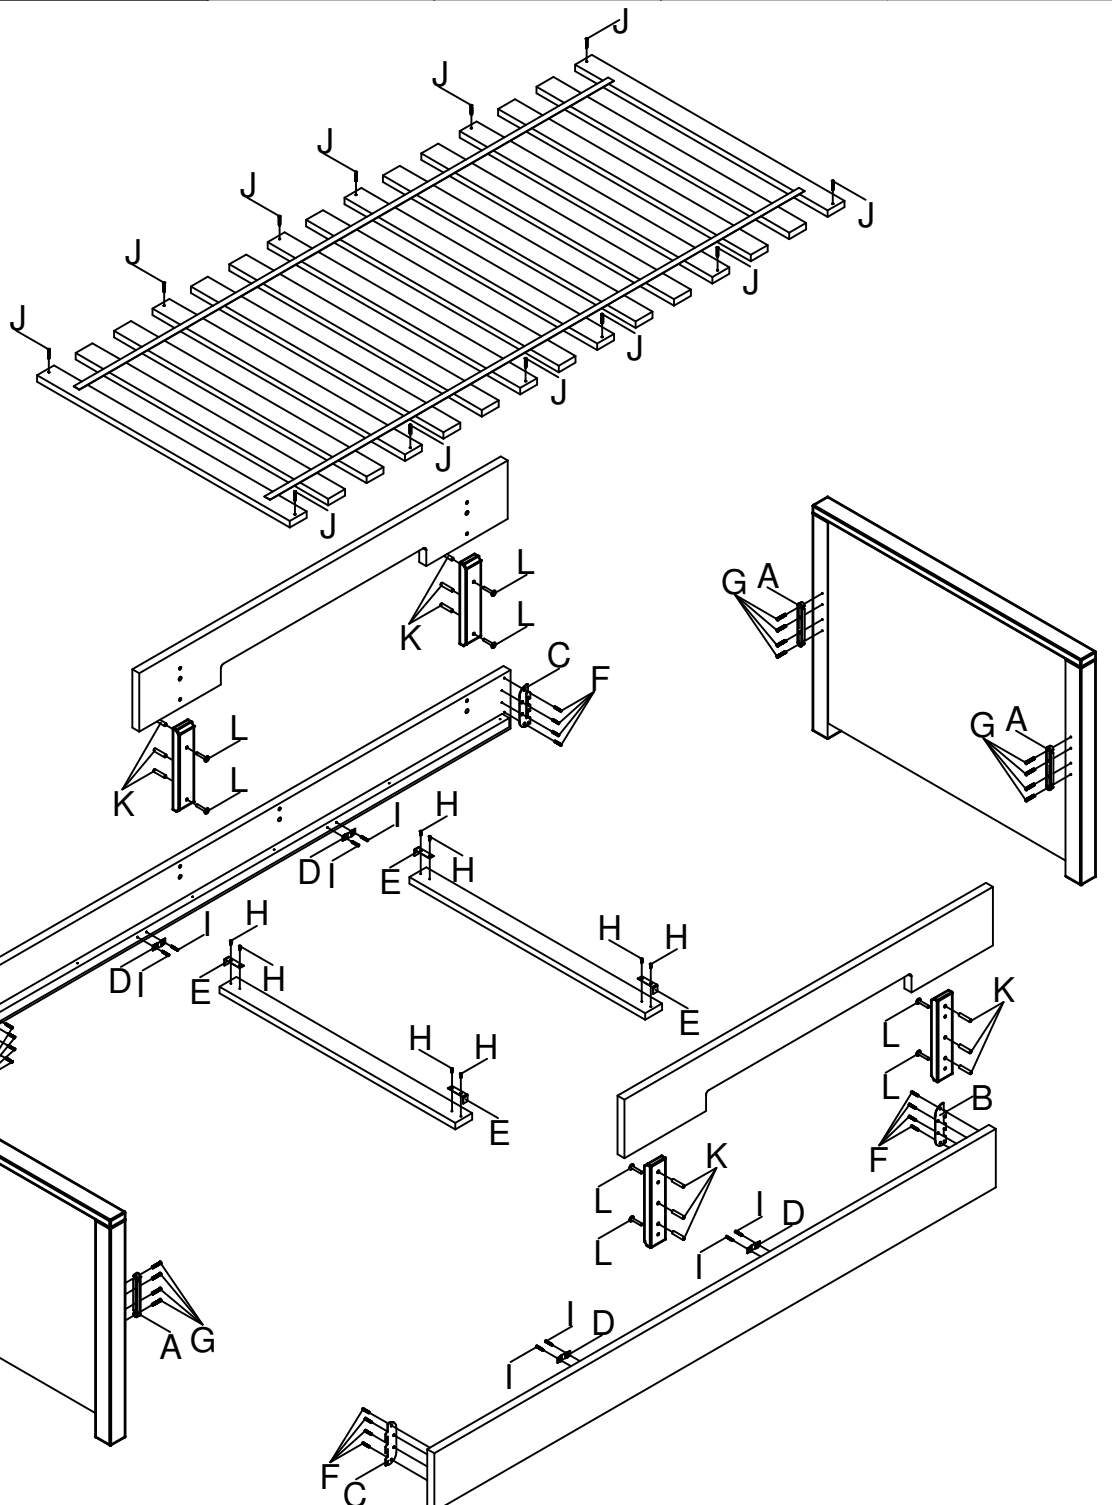

bopita®

ASSEMBLY INSTRUCTION
MONTAGE HANDLEIDING
MONTAGE ANLEITUNG
NOTICE DE MONTAGE
MANUAL DE MONTAJE

UK
NL
D
F
ESP

MODEL : JONNE
TYPE : 90X200
COLOUR : WHITE
ART.CODE : 5499.11.

Distributor:

BOPITA
Edisonweg 3, 6662 NW Elst
The Netherlands

www.bopita.com

27.04.2017.

A  4X artcode:973040	B  2X artcode:973040	C  2X artcode:973040	D  4X artcode:446107	E  4X artcode:446108	F  4,5x20 16X artcode:431015
G  6,3X30 16X artcode:431022	H  3,5X16 8X artcode:431006	I  3,5X25 8X artcode:431008	J  3,5X35 12X artcode:431023	K  Ø8X40 12X artcode:	L  M6X35 8X artcode:441013

M  1X artcode:445001
--

7

8

9

10

11

12

13

14

15

16