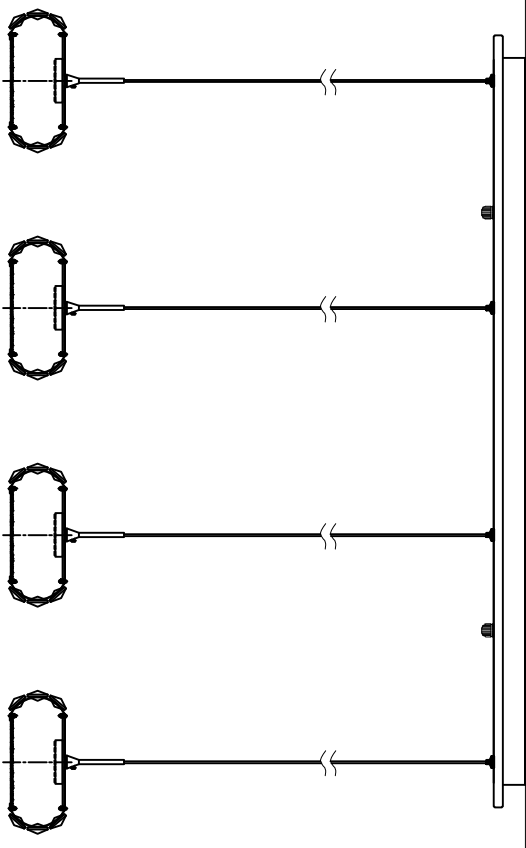

INSTRUCTIONS

NOTE:
1: This lighting only can be used indoor
2: Do not switch on before Assembling

REF: 39007