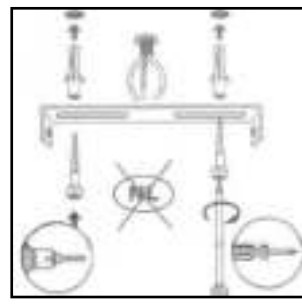

Item number: 43401/31/30, 43401/31/31, 43401/31/36, 43401/31/41, 43401/31/66

Technical details

Materials used:	Metal
Color:	Black, White, Silver, Tauqe, Pink
Dimmable and how is fixture dimmable	
Size:	Height: 149CM
	Length: 31CM
	Width: 31CM
	Net weight:
Power requirements:	220-240V~50Hz
Bulb type and maximum wattage:	E27 Max.60W
Number of bulbs:	1 x E27
IP degree:	IP 20