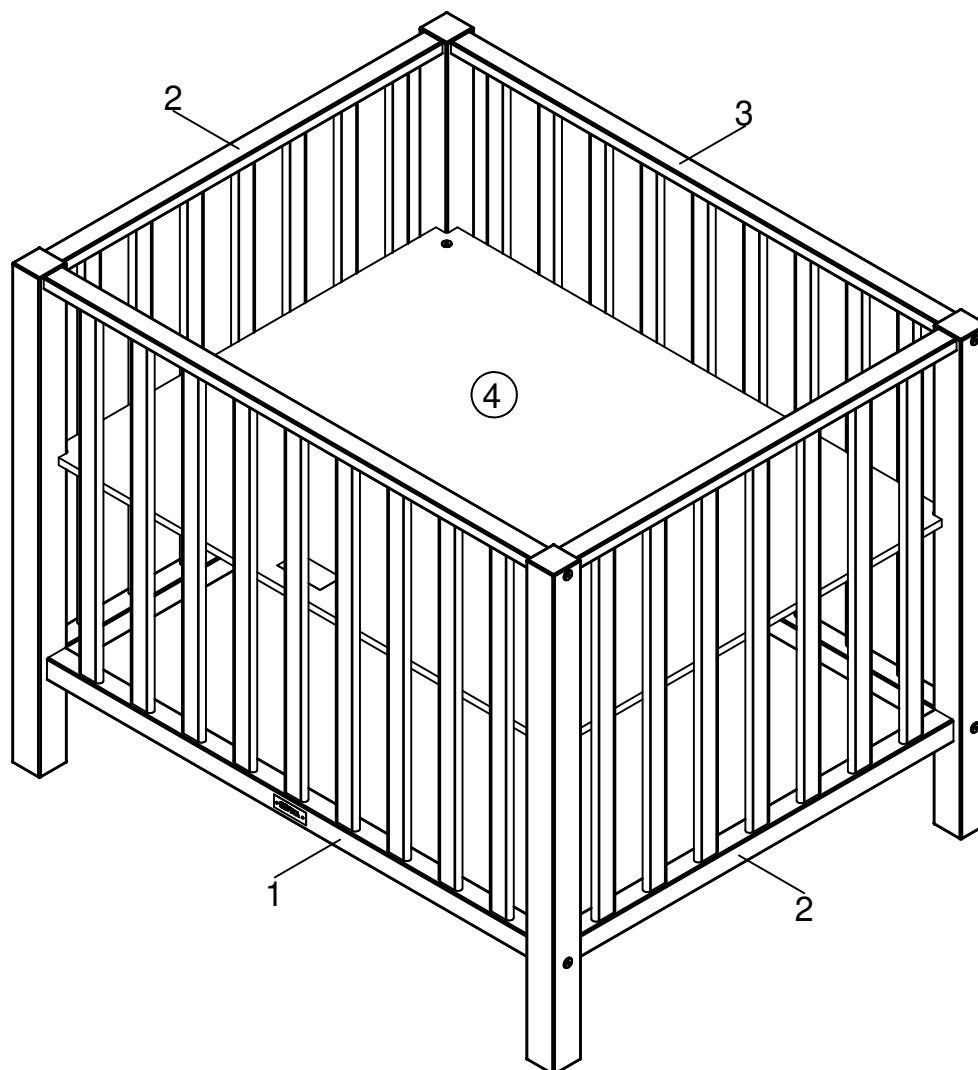

bopita®

ASSEMBLY INSTRUCTION
MONTAGE HANDLEIDING
MONTAGE ANLEITUNG
NOTICE DE MONTAGE
MANUAL DE MONTAJE

UK
NL
D
F
ESP

MODEL : BRENT
TYPE : PLAYPEN
COLOUR : WHITE
ART.CODE : 1052.11.

Distributor:

BOPITA
Edisonweg 3, 6662 NW Elst
The Netherlands

www.bopita.com

29.05.2017.

A 	B 	C 	D 	E 	F 
M6X90 8X	M6 8X	M6X25 4X	4X	Ø6 4X	M6 4X
artcode:441026	artcode:442004	artcode:441008	artcode:897011	artcode:446001	artcode:442008
G 	H 				
SW4 1X	Ø6X30 4X				
artcode:445001	artcode:				