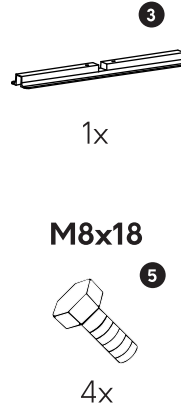

INCLUDED PARTS

UMBRELLA

STANDARD

LOWER LEG

M8x18

UPPER LEG

M8x16

ASSEMBLING