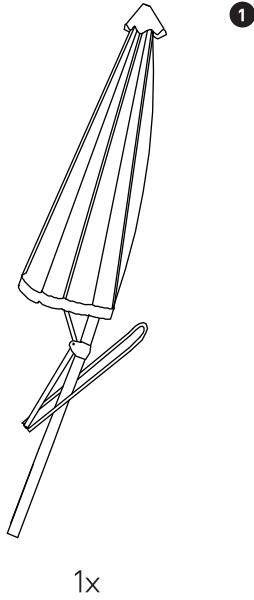

INCLUDED PARTS

UMBRELLA

STANDARD

LOWER LEG

M8x18

UPPER LEG

M8x16

ASSEMBLING