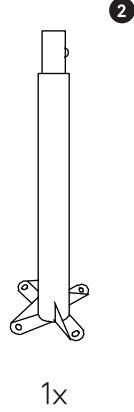

INCLUDED PARTS

UMBRELLA

STANDARD

LOWER LEG

M8x18

UPPER LEG

M8x16

ASSEMBLING