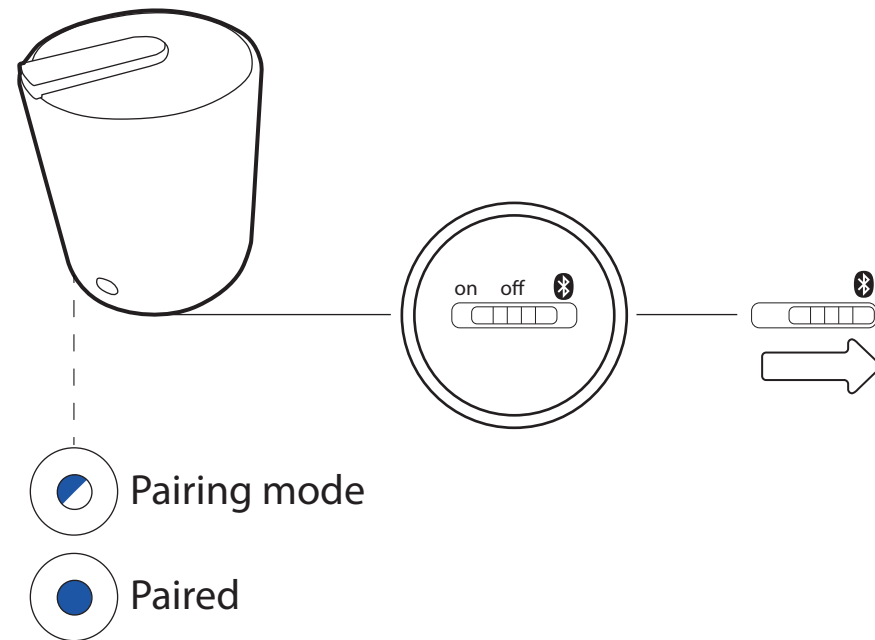

Quick Installation Guide
Moki Wireless Bluetooth Speaker

Charging

Wireless - setup 1/2

Wireless - setup 2/2

①

Settings

②

Bluetooth