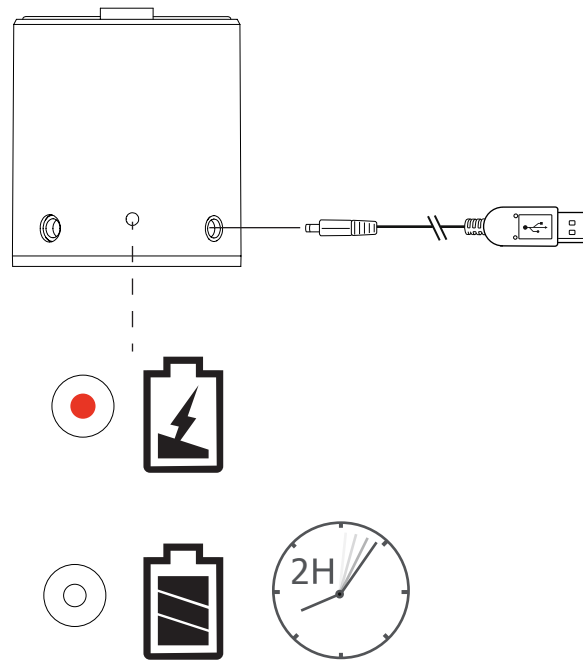

Quick Installation Guide
Moki Wireless Bluetooth Speaker

Charging

Wireless - setup 1/2

Wireless - setup 2/2

①

Settings

②

Bluetooth