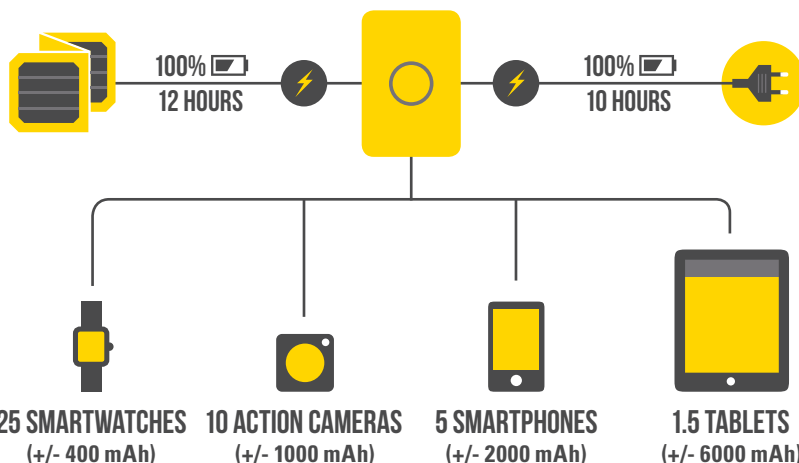

CHARACTERISTICS & SPECIAL FEATURES

Fully charged in 10 hours from the grid or 6-12 hours in the sun*

* Based on optimal sun conditions. Charge speed may vary.

CAUTION

DO NOT SUBMERGE

NO FIRE

DON'T DROP

MAXIMUM AMBIENT TEMPERATURE: 80°C / 175 F

FOLLOW US

SUPPORT & CONTACT

For any questions, returns and/or support check out our FAQ page waka-waka.com/faq/ or send us an email support@waka-waka.com

Having problems with your WakaWaka Light? Read the tips & tricks waka-waka.com/tricks/www

WARRANTY

1. Limited warranty:

WakaWaka warrants to the original purchaser that this WakaWaka product will be free from defects in workmanship and material under normal consumer use during the applicable warranty period identified in Paragraph 2, below, subject to the exclusions set forth in Paragraph 4, below. This warranty statement sets forth WakaWaka's total and exclusive warranty obligation. We will not assume, nor authorize any person to assume for us, any other liability in connection with the sales of our products.

2. Warranty period:

The warranty period for the WakaWaka product is 2 years. The warranty period starts on the purchase date by the original purchaser. The sales receipt from

this purchase, or other reasonable documentary proof, is required in order to establish the start date of the warranty period.

3. Remedy:

WakaWaka will repair or replace (at WakaWaka's option and expense) any WakaWaka product that fails to operate during the applicable warranty period due to a defect in workmanship or material.

4. Exclusions:

WakaWaka's warranty does not apply to any product that is misused, abused, modified, damaged by accident, or used for anything other than normal consumer use as authorized in WakaWaka's then-current product literature.