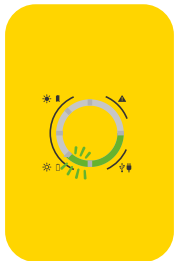

Dedicated port for WakaWaka Pocket Light

! Connecting other devices can damage your WakaWaka Power 10!

CHARGING EXTERNAL DEVICE

- !** **ERROR LED on:** The WakaWaka Power 10 is too warm or the battery is over discharged.
- The battery of the WakaWaka Power 10 has a capacity of 10,000 mAh. External devices with a larger battery capacity cannot be fully charged.
- Use a WakaWaka micro-USB or a WakaWaka Lightning charging cable to charge your device.

MICRO USB CHARGING LED INDICATORS & BATTERY STATUS

0-25% full

25-50% full

50-75% full

75-100% full

100% full

Blinking: temperature out of range for solar charging (0-50 degrees C°)

Use a micro-USB charging cable to charge the WakaWaka Power 10 via the grid. For best results use a WakaWaka micro-USB cable and the 2.1A USB-port at a WakaWaka World Charger. If your WakaWaka has been stored for a longer time

SPECIAL FEATURES

PATENTED INTINATION SUNBOOST CHIP

SAFE BATTERY TECHNOLOGY

DEEP DISCHARGE PROTECTION FOR MAX BATTERY LIFETIME

2 YEARS WARRANTY

SPECIFICATIONS

Battery	10,000 mAh LiPo
Average smartphone charge	5 x
Connectors	USB power in 2.1A 3 x USB out 2.1A
Weight	283 grams
Dimensions	122 x 80 x 28 mm
Color	Yellow