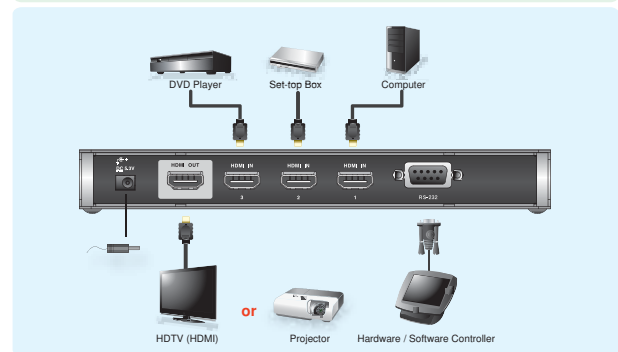

VS481A

4-Port HDMI Switch

Expand Your Home Theater System!

The VS481A 4-Port HDMI Switch allows you to quickly and easily connect 4 HDMI input sources to your HDMI display device. The VS481A allows convenient switching between digital devices such as DVD players, satellite receivers and digital camcorders. You can select the desired input source via a remote control unit or pushbuttons located on the front of the switch.

Maintains High-Definition Resolution up to 1080p!

Includes Remote Control

Setup

Features

- Allows up to four HDMI A/V sources to be connected to one HDMI display
- Toggle between A/V sources using remote control or front panel pushbuttons
- Supports high-resolution video – HDTV resolutions of 480p, 720p, 1080i, 1080p (1920x1080); VGA, SVGA, SXGA, UXGA (1600x1200) and WUXGA (1920x1200)
- Supports 12-bit Deep Color for HDMI formats
- Supports Dolby True HD and DTS HD Master Audio
- Up to 60 Hz refresh rate
- Long distance transmission – up to 20 m (24 AWG) and 15 m (28 AWG)
- Built-in bi-directional RS-232 serial remote port for high-end system control
- Plug-and-play – no software installation required
- DDC Compatible
- HDMI 1.3b compliant
- HDCP 1.1 compliant
- Supports HDMI Type A 19-pin female connector
- Signaling rates up to 2.25 Gbits in support of 1080p display
- All-metal casing
- LED indication of video source devices
- Easy and affordable way to add four HDMI inputs to your home theater system