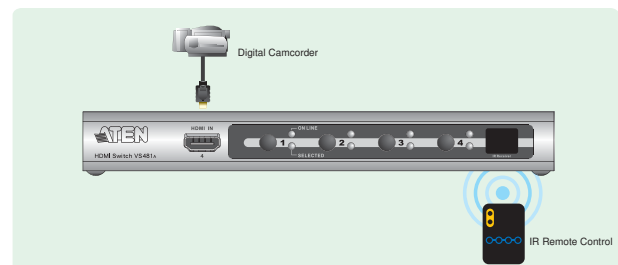

VS481A

4-Port HDMI Switch

Expand Your Home Theater System!

The VS481A 4-Port HDMI Switch allows you to quickly and easily connect 4 HDMI input sources to your HDMI display device. The VS481A allows convenient switching between digital devices such as DVD players, satellite receivers and digital camcorders. You can select the desired input source via a remote control unit or pushbuttons located on the front of the switch.

Maintains High-Definition Resolution up to 1080p!

Includes Remote Control

Setup

Features

- Allows up to four HDMI A/V sources to be connected to one HDMI display
- Toggle between A/V sources using remote control or front panel pushbuttons
- Supports high-resolution video – HDTV resolutions of 480p, 720p, 1080i, 1080p (1920x1080); VGA, SVGA, SXGA, UXGA (1600x1200) and WUXGA (1920x1200)
- Supports 12-bit Deep Color for HDMI formats
- Supports Dolby True HD and DTS HD Master Audio
- Up to 60 Hz refresh rate
- Long distance transmission – up to 20 m (24 AWG) and 15 m (28 AWG)
- Built-in bi-directional RS-232 serial remote port for high-end system control
- Plug-and-play – no software installation required
- DDC Compatible
- HDMI 1.3b compliant
- HDCP 1.1 compliant
- Supports HDMI Type A 19-pin female connector
- Signaling rates up to 2.25 Gbits in support of 1080p display
- All-metal casing
- LED indication of video source devices
- Easy and affordable way to add four HDMI inputs to your home theater system