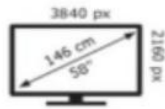

HITACHI

SBHAK5751

**70** kWh/1000h

ABCD**E**FG  
**HDR**  
**70** kWh/1000h

ET1028182