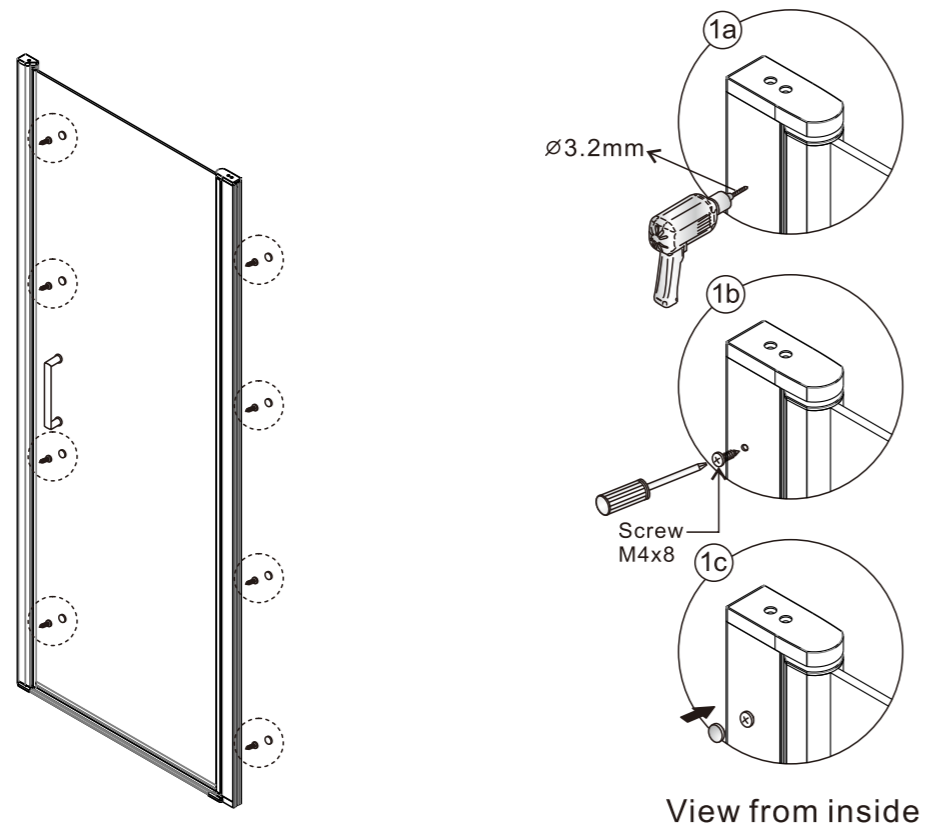

INSTALLATION INSTRUCTIONS

SW538299/SW445/SW446/SW447
SW538300/SW538535/SW538536
SW538537/SW538538/SW538539

Size: 600x2000mm
700x2000mm
800x2000mm
900x2000mm
1000x2000mm

◆ General Information

Please inspect the product immediately upon receipt for transit damage, missing packs/parts or manufacturing fault. Damage reported later cannot be accepted. Please handle the product with care avoiding knocks and shock loading to all sides and edges of the glass.

Step 5

Allow 24 hours for silicone to dry before use.

Step 3

Step 4

◆ Box Contents

[1] 1xInstallation Instruction.	➔	
[2] 8xWall Plugs. 8xFlat Screws M4x35.	➔	
[3] 8xScrews M4x8. 8xScrew Cover Caps.	➔	
[4] 1xHandle Set.	➔	
[5] 2xWall Posts.	➔	
[6] 1xMagnetic Seal.	➔	
[7] 1xAluminum Seal.	➔	
[8] 1xWater Deflector.	➔	
[9] 1xDoor Panel.	➔	
[10] 2xDoor Seal Clips 3xCover Caps.	➔	
[11] 1xPost.	➔	

◆ Assembly Drawing

- [1] 8xWall Plugs
- [2] 8xScrews M4x35
- [3] 8xScrews M4x8
- [4] 2xWall Posts
- [5] 8xScrew Cover Caps
- [6] 1xAluminum Seal

- [7] 1xWater Deflector
- [8] 1xDoor Panel
- [9] 1xHandle Set
- [10] 1xMagnetic Seal
- [11] 2xDoor Seal Clips
- [12] 3xCover Caps
- [13] 1xPost