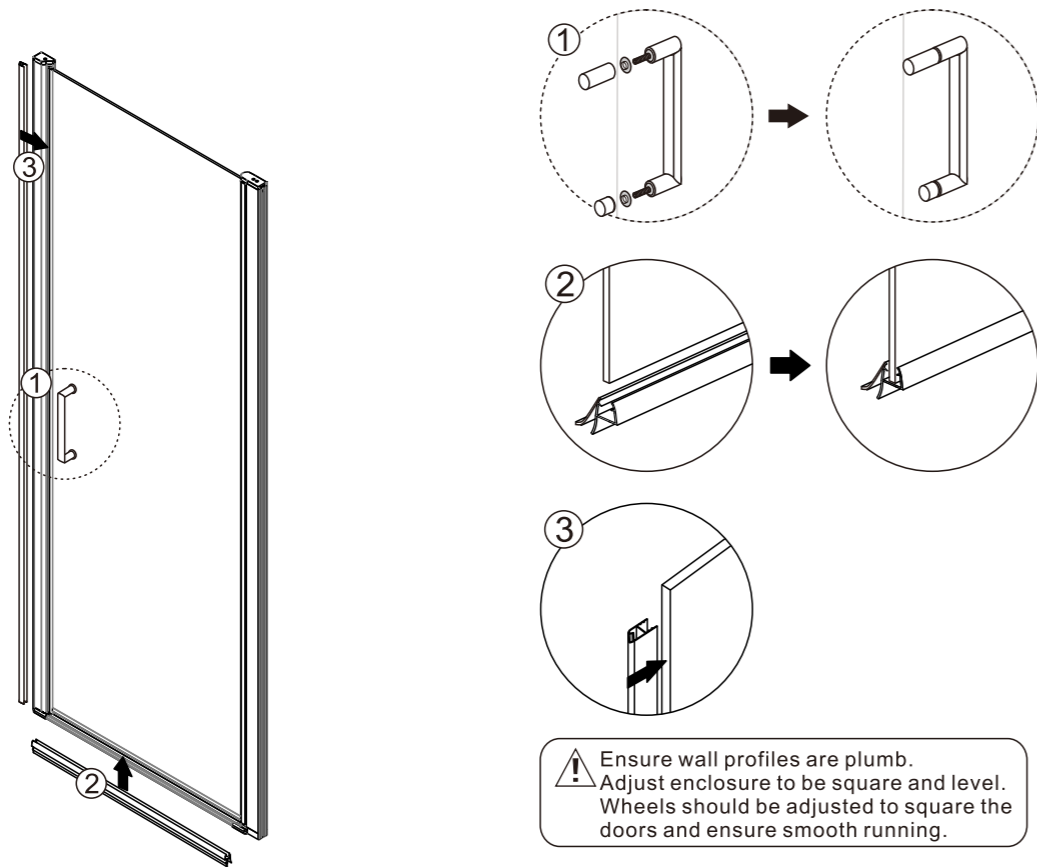

Notes: Safety glass can not be re-worked.

Please read these instructions carefully before start of installation.

Special care should be taken when drilling walls to avoid hidden pipes or electrical cables.

Step 5

Allow 24 hours for silicone to dry before use.

Step 3

Step 4

◆ Box Contents

[1] 1xInstallation Instruction.	➔	
[2] 8xWall Plugs. 8xFlat Screws M4x35.	➔	
[3] 8xScrews M4x8. 8xScrew Cover Caps.	➔	
[4] 1xHandle Set.	➔	
[5] 2xWall Posts.	➔	
[6] 1xMagnetic Seal.	➔	
[7] 1xAluminum Seal.	➔	
[8] 1xWater Deflector.	➔	
[9] 1xDoor Panel.	➔	
[10] 2xDoor Seal Clips 3xCover Caps.	➔	
[11] 1xPost.	➔	