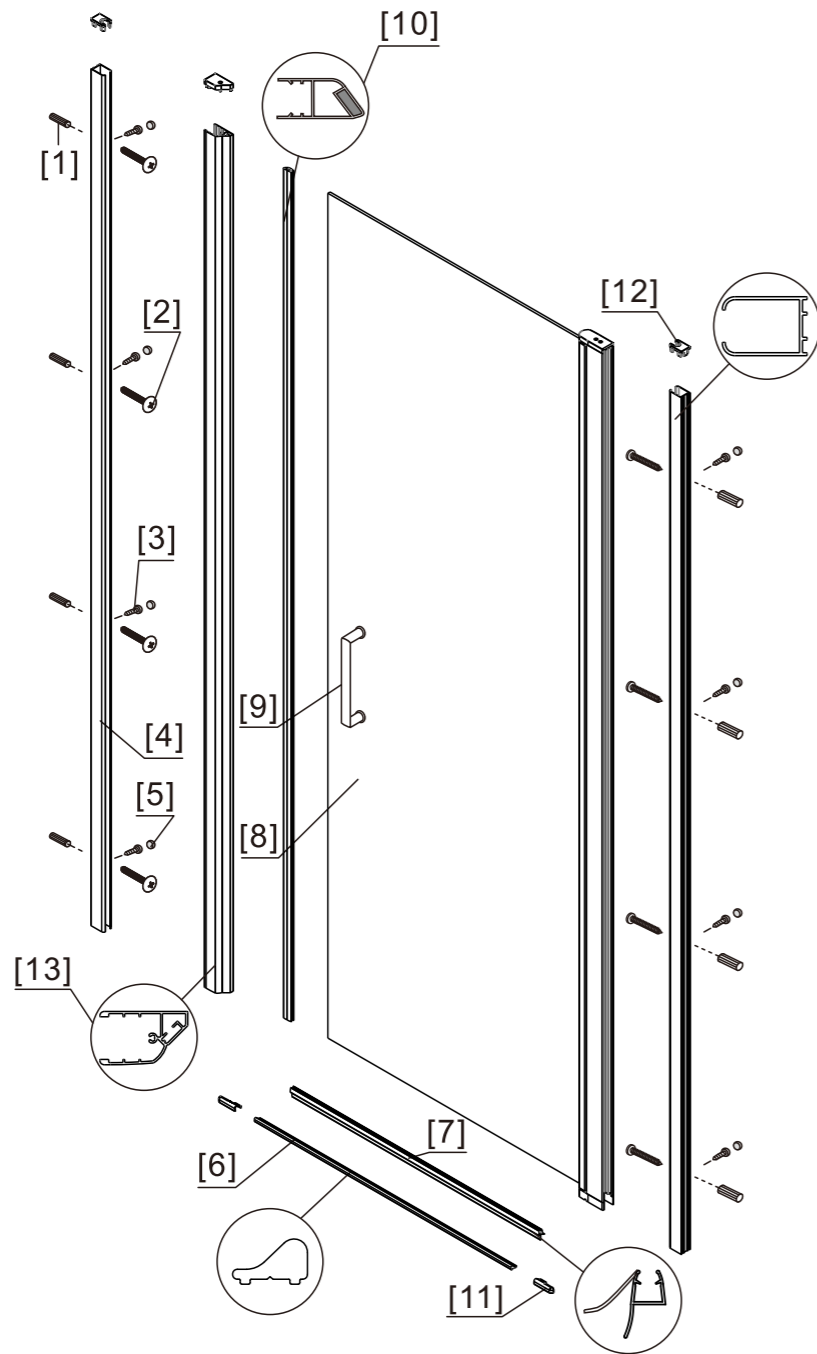

INSTALLATION INSTRUCTIONS

SW538299/SW445/SW446/SW447
SW538300/SW538535/SW538536
SW538537/SW538538/SW538539

Size: 600x2000mm
700x2000mm
800x2000mm
900x2000mm
1000x2000mm

◆ General Information

Please inspect the product immediately upon receipt for transit damage, missing packs/parts or manufacturing fault. Damage reported later cannot be accepted. Please handle the product with care avoiding knocks and shock loading to all sides and edges of the glass.

Step 5

Allow 24 hours for silicone to dry before use.

Step 3

Step 4

◆ Box Contents

[1] 1xInstallation Instruction.	➔	
[2] 8xWall Plugs. 8xFlat Screws M4x35.	➔	
[3] 8xScrews M4x8. 8xScrew Cover Caps.	➔	
[4] 1xHandle Set.	➔	
[5] 2xWall Posts.	➔	
[6] 1xMagnetic Seal.	➔	
[7] 1xAluminum Seal.	➔	
[8] 1xWater Deflector.	➔	
[9] 1xDoor Panel.	➔	
[10] 2xDoor Seal Clips 3xCover Caps.	➔	
[11] 1xPost.	➔	

◆ Assembly Drawing

- [1] 8xWall Plugs
- [2] 8xScrews M4x35
- [3] 8xScrews M4x8
- [4] 2xWall Posts
- [5] 8xScrew Cover Caps
- [6] 1xAluminum Seal

- [7] 1xWater Deflector
- [8] 1xDoor Panel
- [9] 1xHandle Set
- [10] 1xMagnetic Seal
- [11] 2xDoor Seal Clips
- [12] 3xCover Caps
- [13] 1xPost