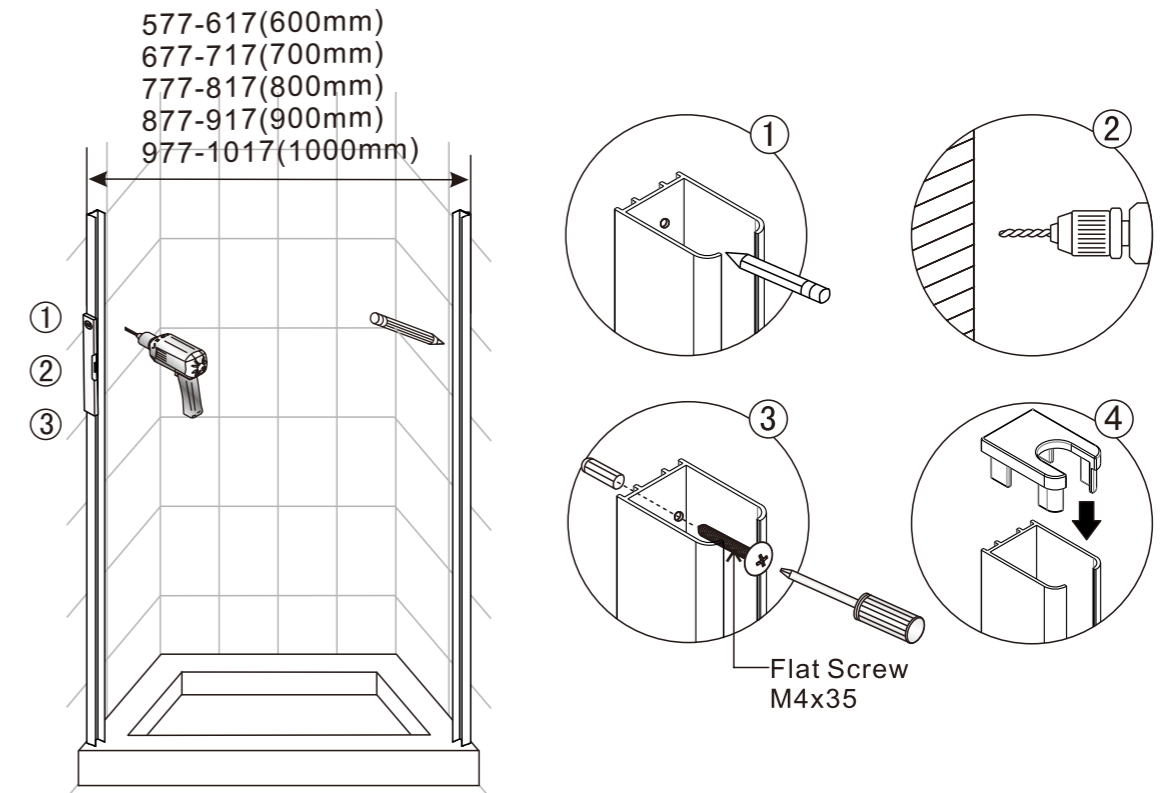

◆ Installation Steps

Step 1