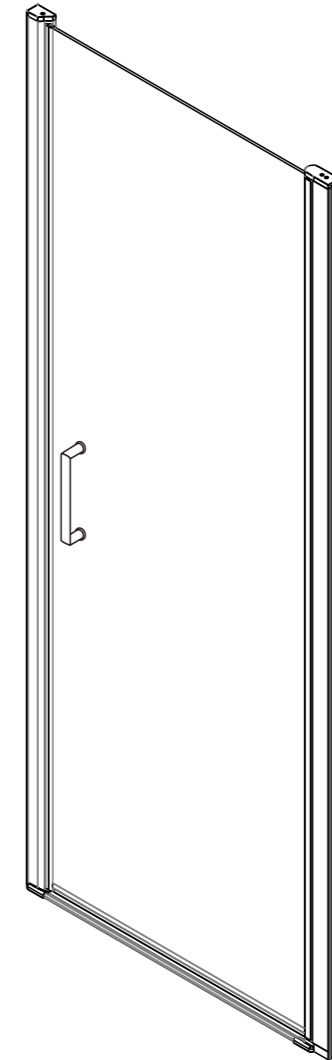

INSTALLATION INSTRUCTIONS

SW538299/SW445/SW446/SW447
SW538300/SW538535/SW538536
SW538537/SW538538/SW538539

Size: 600x2000mm
700x2000mm
800x2000mm
900x2000mm
1000x2000mm

◆ General Information

Please inspect the product immediately upon receipt for transit damage, missing packs/parts or manufacturing fault. Damage reported later cannot be accepted. Please handle the product with care avoiding knocks and shock loading to all sides and edges of the glass.

Notes: Safety glass can not be re-worked.

Please read these instructions carefully before start of installation.

Special care should be taken when drilling walls to avoid hidden pipes or electrical cables.