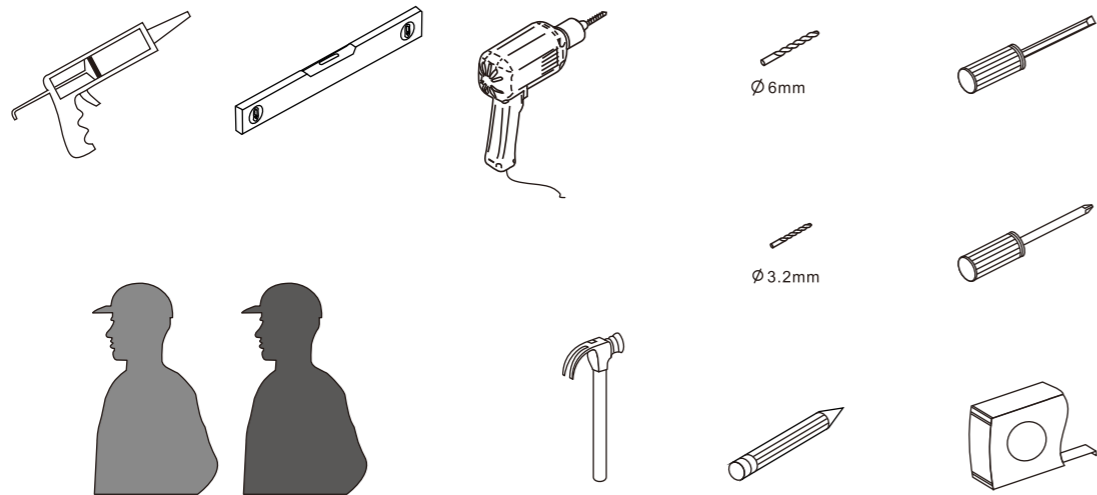

◆ General Information

Please inspect the product immediately upon receipt for transit damage, missing packs/parts or manufacturing fault. Damage reported later cannot be accepted. Please handle the product with care avoiding knocks and shock loading to all sides and edges of the glass.

Notes: Safety glass can not be re-worked.

Please read these instructions carefully before start of installation.

Special care should be taken when drilling walls to avoid hidden pipes or electrical cables.

Note: This product is heavy and may require two people to install.

Aftercare instructions

After use, your shower should be cleaned with soap and water. This is particularly important in hard water districts where insoluble lime salts may be deposited and allowed to build up. Cleaners of a gritty or abrasive nature should not be used. Care should be taken to avoid contact with strong chemicals such as organic solvents and strippers.

Glass cleaners can be used but with caution, if in doubt contact the manufacturer of the cleaner in question.

Please keep these instructions for aftercare and customer service details.

Tools Required

This product is heavy and may require two people to install.