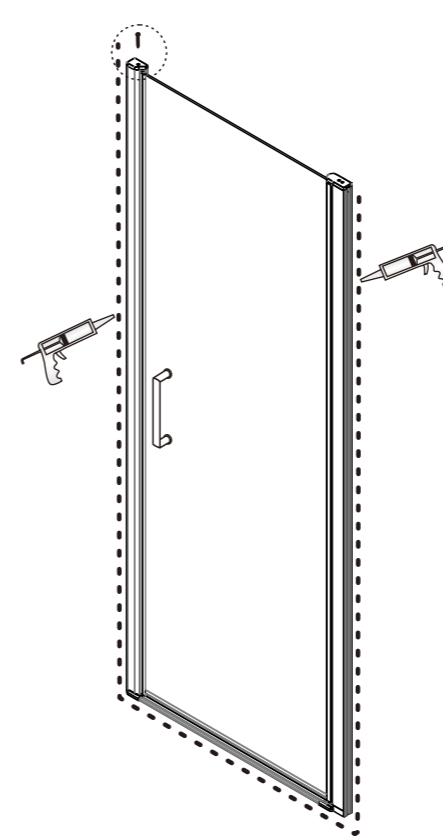

INSTALLATION INSTRUCTIONS

SW538299/SW445/SW446/SW447
SW538300/SW538535/SW538536
SW538537/SW538538/SW538539

Size: 600x2000mm
700x2000mm
800x2000mm
900x2000mm
1000x2000mm

◆ General Information

Please inspect the product immediately upon receipt for transit damage, missing packs/parts or manufacturing fault. Damage reported later cannot be accepted. Please handle the product with care avoiding knocks and shock loading to all sides and edges of the glass.

Notes: Safety glass can not be re-worked.

Please read these instructions carefully before start of installation.

Special care should be taken when drilling walls to avoid hidden pipes or electrical cables.

Step 5

Allow 24 hours for silicone to dry before use.

Step 3

Step 4

◆ Box Contents

[1] 1xInstallation Instruction.	➔	
[2] 8xWall Plugs. 8xFlat Screws M4x35.	➔	
[3] 8xScrews M4x8. 8xScrew Cover Caps.	➔	
[4] 1xHandle Set.	➔	
[5] 2xWall Posts.	➔	
[6] 1xMagnetic Seal.	➔	
[7] 1xAluminum Seal.	➔	
[8] 1xWater Deflector.	➔	
[9] 1xDoor Panel.	➔	
[10] 2xDoor Seal Clips 3xCover Caps.	➔	
[11] 1xPost.	➔	

◆ Assembly Drawing

- [1] 8xWall Plugs
- [2] 8xScrews M4x35
- [3] 8xScrews M4x8
- [4] 2xWall Posts
- [5] 8xScrew Cover Caps
- [6] 1xAluminum Seal

- [7] 1xWater Deflector
- [8] 1xDoor Panel
- [9] 1xHandle Set
- [10] 1xMagnetic Seal
- [11] 2xDoor Seal Clips
- [12] 3xCover Caps
- [13] 1xPost