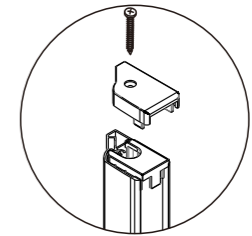

Step 5

Allow 24 hours for silicone to dry before use.

Step 3

Step 4

◆ Box Contents

[1] 1xInstallation Instruction.	➔	
[2] 8xWall Plugs. 8xFlat Screws M4x35.	➔	
[3] 8xScrews M4x8. 8xScrew Cover Caps.	➔	
[4] 1xHandle Set.	➔	
[5] 2xWall Posts.	➔	
[6] 1xMagnetic Seal.	➔	
[7] 1xAluminum Seal.	➔	
[8] 1xWater Deflector.	➔	
[9] 1xDoor Panel.	➔	
[10] 2xDoor Seal Clips 3xCover Caps.	➔	
[11] 1xPost.	➔	

◆ Assembly Drawing

- [1] 8xWall Plugs
- [2] 8xScrews M4x35
- [3] 8xScrews M4x8
- [4] 2xWall Posts
- [5] 8xScrew Cover Caps
- [6] 1xAluminum Seal

- [7] 1xWater Deflector
- [8] 1xDoor Panel
- [9] 1xHandle Set
- [10] 1xMagnetic Seal
- [11] 2xDoor Seal Clips
- [12] 3xCover Caps
- [13] 1xPost