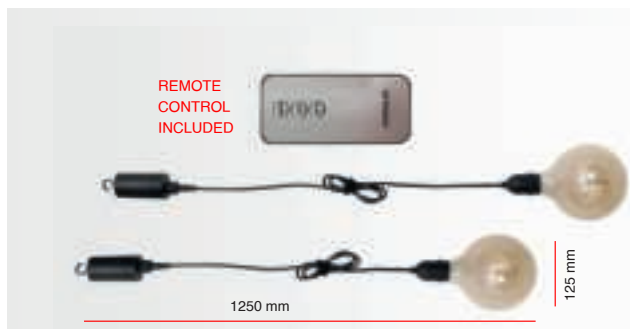

## DECO PENDANT LIGHT

SET OF 2 LAMPS

LPL-200

### KEY FEATURES

CREATE A COSY AND SOPHISTICATED  
AMBIANCE WITH THESE ELEGANT,  
BATTERY POWERED, PENDANT LIGHTS

Set of 2 LED pendant lights

- Gold tinted LED bulb with spiral filament
- Powered by 4x AA batteries per bulb (not included)
- 6 hour timer function
- Including remote control
- Timer / ON /OFF button on pendant hook
- Suitable for indoor and outdoor use

### TECHNICAL SPECIFICATIONS

- Bulb size: 125 x 170 mm
- Base socket: E27
- Power: 1W
- Color temperature: warm white 2200 K
- Lumen: up to 80 Lm
- IP class: IP44
- Cable length: 1 m