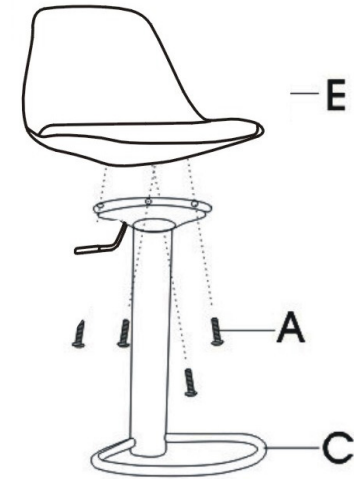

# Assembly instruction | Barchair chrome swivel base

Kg  
120

1x

5 min

Included parts

<b>A</b> x4	<b>B</b> x1
	
<b>C</b> x1	<b>D</b> x1
	
<b>E</b> x1	<b>F</b> x1
	
<b>G</b> x1	
	

1

2