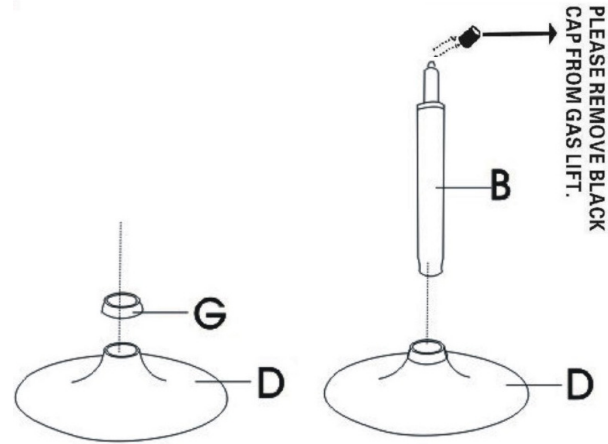

# Assembly instruction | Barchair chrome swivel base

Kg  
120

1x

5 min

Included parts

<b>A</b> x4	<b>B</b> x1
	
<b>C</b> x1	<b>D</b> x1
	
<b>E</b> x1	<b>F</b> x1
	
<b>G</b> x1	
	

1

2