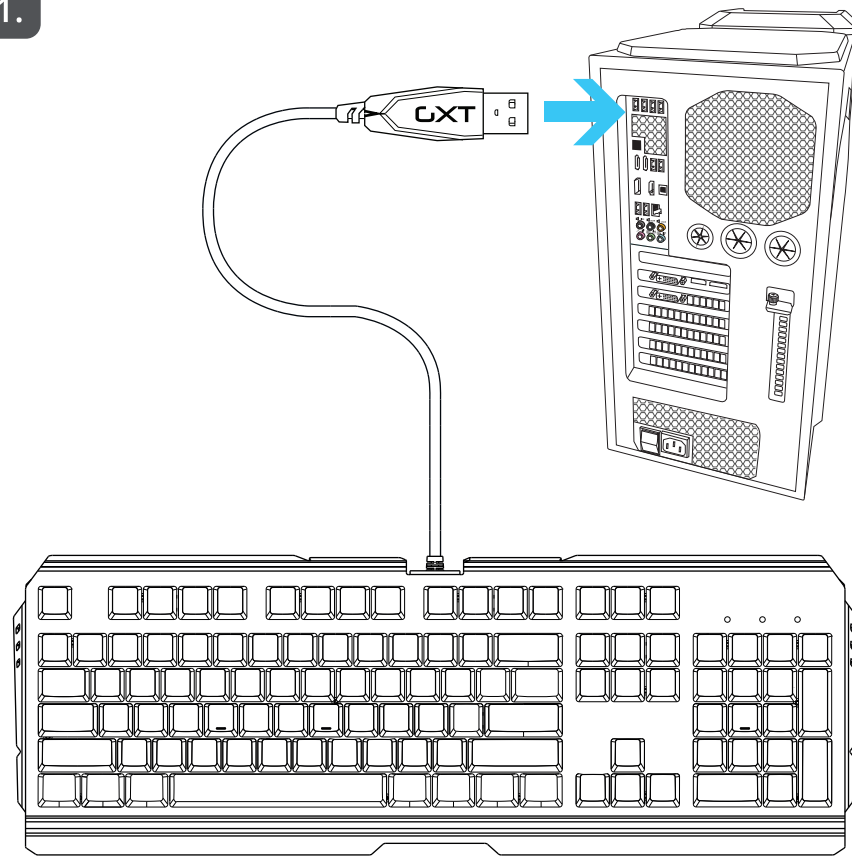

Factory Reset:

**SCARR** Mechanical Keyboard

1.

2.