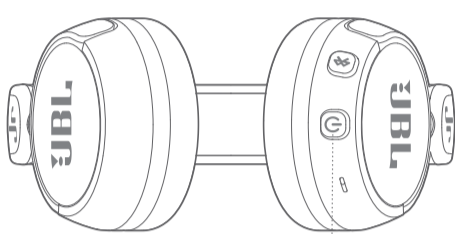

POWER ON & CONNECT

2s
POWER ON AND AUTOMATICALLY ENTER PAIRING MODE