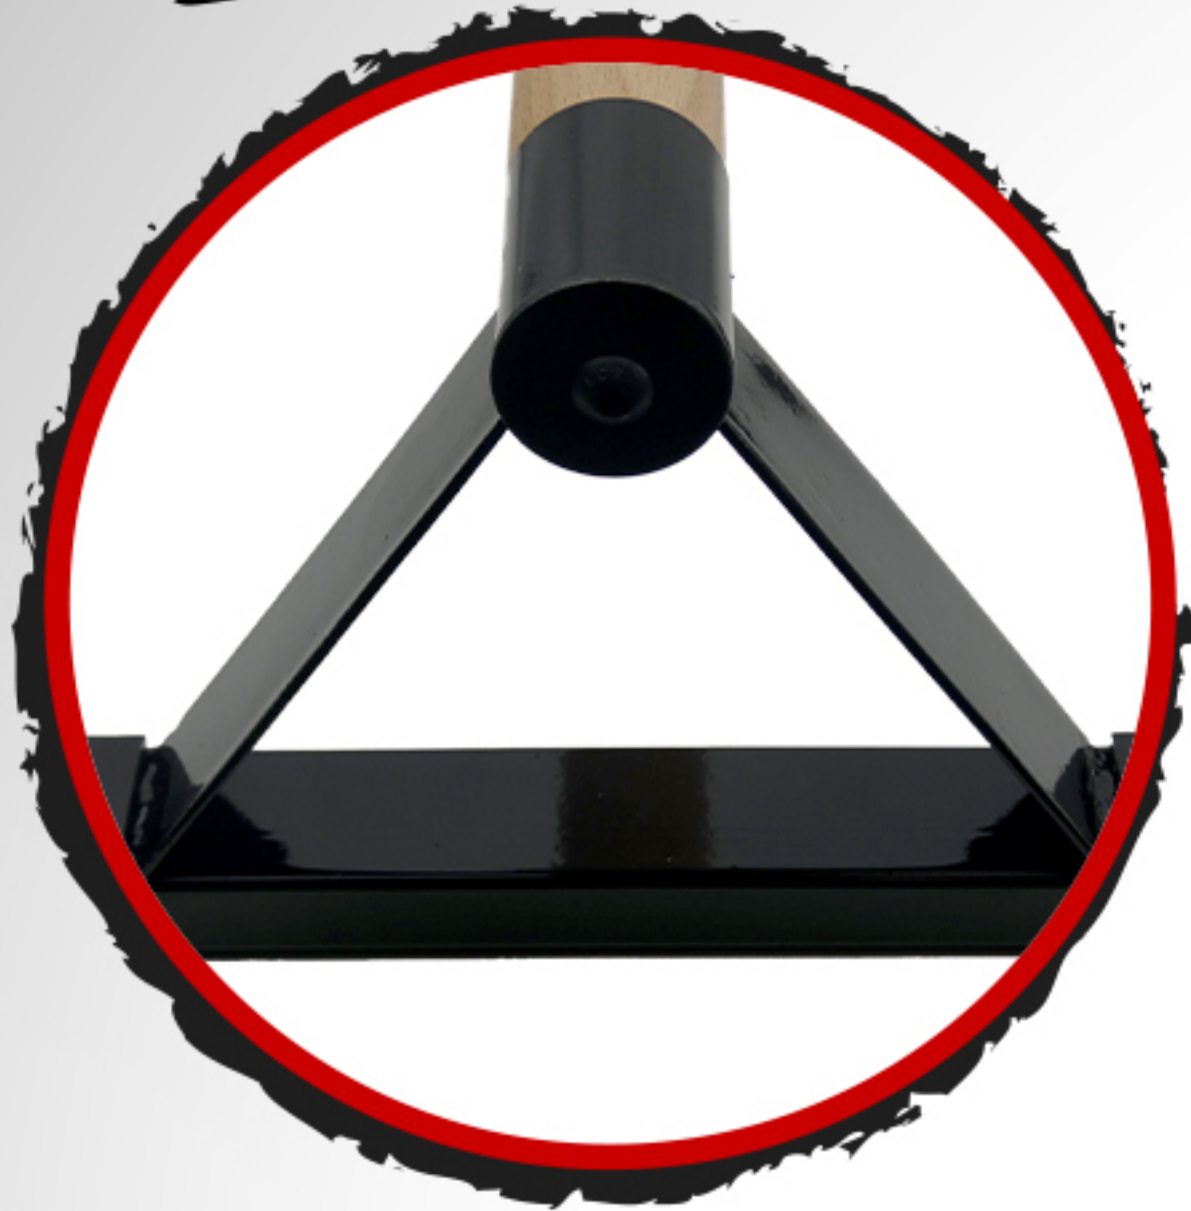

DURABLE HIGH QUALITY DESIGN

Triangle pivot
is strong
and durable

Metal reinforcement
makes it
more stable