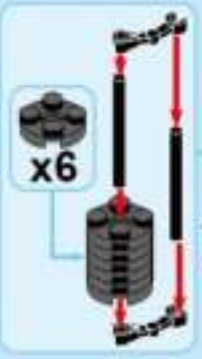

1. **A4**
2. Black Technic Axle: x2
   - Light Blue Technic Pin: x1
   - Black 1x2 Technic Pin: x6
   - Black 1x2 Technic Pin: x1
   - Black 1x2 Technic Pin: x2