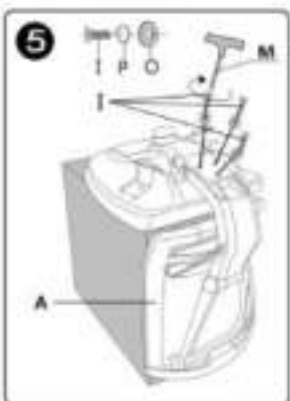

ASSEMBLY INSTRUCTION

BEFORE ASSEMBLY THIS PRODUCT,
PLEASE READ THIS INSTRUCTIONS CAREFULLY.

FUNCTION SHOW

WARNING

FAILURE TO FOLLOW THESE INSTRUCTIONS MAY RESULT IN SERIOUS INJURY.

1. THIS PRODUCT IS DESIGNED FOR SEATING ONLY. DO NOT STAND ON THIS PRODUCT. NEVER USE IT AS A STEP LADDER.

2. DO NOT USE THIS PRODUCT UNLESS ALL WEIGHTS AND PARTS ARE FULLY TIGHTENED.

3. IF ANY PARTS ARE MISSING, DAMAGED OR WEAR STOP USING THIS PRODUCT. RETURN THE PRODUCT WITH THE REPLACEMENT PARTS FROM MANUFACTURER.

4. DO NOT SIT ON THE ARMREST OF THIS PRODUCT.

5. THIS PRODUCT IS DESIGNED FOR ONE PERSON SITTING AT A TIME.

6. KEEP OUT OF REACH OF CHILDREN UNDER THE AGE OF 10 UNLESS ASSISTANCE FROM AN ADULT IS PROVIDED.