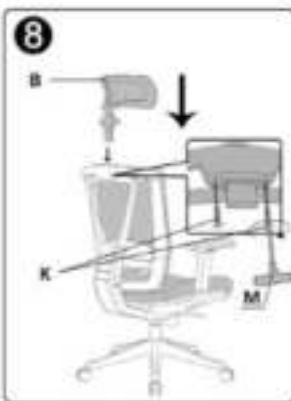

ASSEMBLY INSTRUCTION

BEFORE ASSEMBLY THIS PRODUCT,
PLEASE READ THIS INSTRUCTIONS CAREFULLY.

FUNCTION SHOW

WARNING

FAILURE TO FOLLOW THESE INSTRUCTIONS MAY RESULT IN SERIOUS INJURY.

1. THIS PRODUCT IS DESIGNED FOR SEATING ONLY. DO NOT STAND ON THIS PRODUCT. NEVER USE IT AS A STEP LADDER.

2. DO NOT USE THIS PRODUCT UNLESS ALL WEIGHTS AND PARTS ARE FULLY TIGHTENED.

3. IF ANY PARTS ARE MISSING, DAMAGED OR WEAR STOP USING THIS PRODUCT. RETURN THE PRODUCT WITH THE REPLACEMENT PARTS FROM MANUFACTURER.

4. DO NOT SIT ON THE ARMREST OF THIS PRODUCT.

5. THIS PRODUCT IS DESIGNED FOR ONE PERSON SITTING AT A TIME.

6. KEEP OUT OF REACH OF CHILDREN UNDER THE AGE OF 10 UNLESS ASSISTANCE FROM AN ADULT IS PROVIDED.