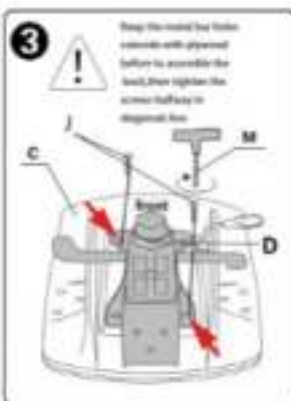

ASSEMBLY INSTRUCTION

BEFORE ASSEMBLY THIS PRODUCT,
PLEASE READ THIS INSTRUCTIONS CAREFULLY.

FUNCTION SHOW

WARNING

FAILURE TO FOLLOW THESE INSTRUCTIONS MAY RESULT IN SERIOUS INJURY.

1. THIS PRODUCT IS DESIGNED FOR SEATING ONLY. DO NOT STAND ON THIS PRODUCT. NEVER USE IT AS A STEP LADDER.

2. DO NOT USE THIS PRODUCT UNLESS ALL WEIGHTS AND PARTS ARE FULLY TIGHTENED.

3. IF ANY PARTS ARE MISSING, DAMAGED OR WEAR STOP USING THIS PRODUCT. RETURN THE PRODUCT WITH THE REPLACEMENT PARTS FROM MANUFACTURER.

4. DO NOT SIT ON THE ARMREST OF THIS PRODUCT.

5. THIS PRODUCT IS DESIGNED FOR ONE PERSON SITTING AT A TIME.

6. KEEP OUT OF REACH OF CHILDREN UNDER THE AGE OF 10 UNLESS ASSISTANCE FROM AN ADULT IS PROVIDED.