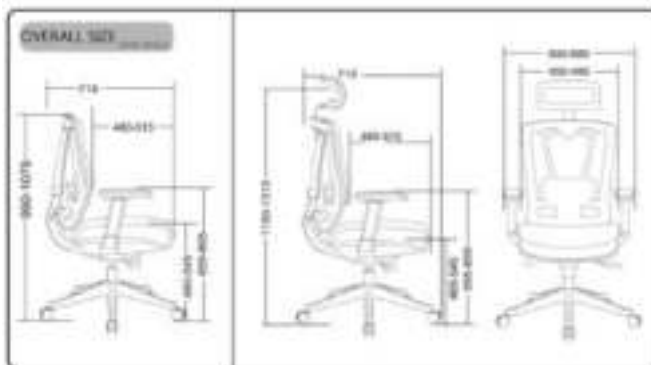

ASSEMBLY INSTRUCTION

BEFORE ASSEMBLY THIS PRODUCT,
PLEASE READ THIS INSTRUCTIONS CAREFULLY.

FUNCTION SHOW

WARNING

FAILURE TO FOLLOW THESE INSTRUCTIONS MAY RESULT IN SERIOUS INJURY.

1. THIS PRODUCT IS DESIGNED FOR SEATING ONLY. DO NOT STAND ON THIS PRODUCT. NEVER USE IT AS A STEP LADDER.

2. DO NOT USE THIS PRODUCT UNLESS ALL WEIGHTS AND PARTS ARE FULLY TIGHTENED.

3. IF ANY PARTS ARE MISSING, DAMAGED OR WEAR STOP USING THIS PRODUCT. RETURN THE PRODUCT WITH THE REPLACEMENT PARTS FROM MANUFACTURER.

4. DO NOT SIT ON THE ARMREST OF THIS PRODUCT.

5. THIS PRODUCT IS DESIGNED FOR ONE PERSON SITTING AT A TIME.

6. KEEP OUT OF REACH OF CHILDREN UNDER THE AGE OF 10 UNLESS ASSISTANCE FROM AN ADULT IS PROVIDED.