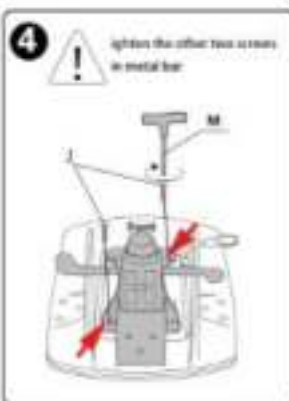

ASSEMBLY INSTRUCTION

BEFORE ASSEMBLY THIS PRODUCT,
PLEASE READ THIS INSTRUCTIONS CAREFULLY.

FUNCTION SHOW

WARNING

FAILURE TO FOLLOW THESE INSTRUCTIONS MAY RESULT IN SERIOUS INJURY.

1. THIS PRODUCT IS DESIGNED FOR SEATING ONLY. DO NOT STAND ON THIS PRODUCT. NEVER USE IT AS A STEP LADDER.

2. DO NOT USE THIS PRODUCT UNLESS ALL WEIGHTS AND PARTS ARE FULLY TIGHTENED.

3. IF ANY PARTS ARE MISSING, DAMAGED OR WEAR STOP USING THIS PRODUCT. RETURN THE PRODUCT WITH THE REPLACEMENT PARTS FROM MANUFACTURER.

4. DO NOT SIT ON THE ARMREST OF THIS PRODUCT.

5. THIS PRODUCT IS DESIGNED FOR ONE PERSON SITTING AT A TIME.

6. KEEP OUT OF REACH OF CHILDREN UNDER THE AGE OF 10 UNLESS ASSISTANCE FROM AN ADULT IS PROVIDED.