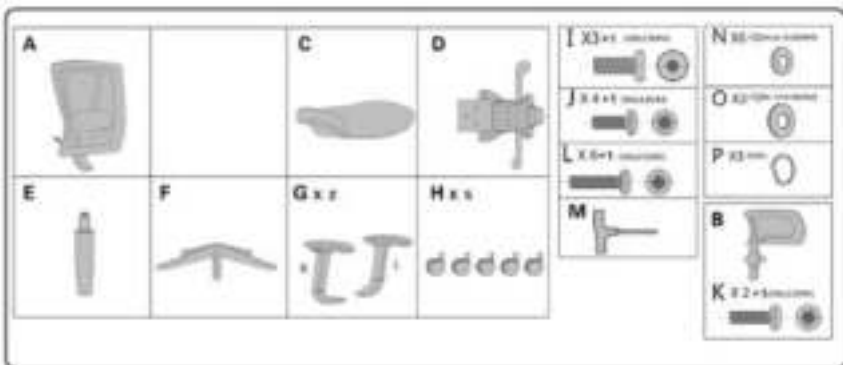

ASSEMBLY INSTRUCTION

BEFORE ASSEMBLY THIS PRODUCT,
PLEASE READ THIS INSTRUCTIONS CAREFULLY.

FUNCTION SHOW

WARNING

FAILURE TO FOLLOW THESE INSTRUCTIONS MAY RESULT IN SERIOUS INJURY.

1. THIS PRODUCT IS DESIGNED FOR SEATING ONLY. DO NOT STAND ON THIS PRODUCT. NEVER USE IT AS A STEP LADDER.

2. DO NOT USE THIS PRODUCT UNLESS ALL WEIGHTS AND PARTS ARE FULLY TIGHTENED.

3. IF ANY PARTS ARE MISSING, DAMAGED OR WEAR STOP USING THIS PRODUCT. RETURN THE PRODUCT WITH THE REPLACEMENT PARTS FROM MANUFACTURER.

4. DO NOT SIT ON THE ARMREST OF THIS PRODUCT.

5. THIS PRODUCT IS DESIGNED FOR ONE PERSON SITTING AT A TIME.

6. KEEP OUT OF REACH OF CHILDREN UNDER THE AGE OF 10 UNLESS ASSISTANCE FROM AN ADULT IS PROVIDED.