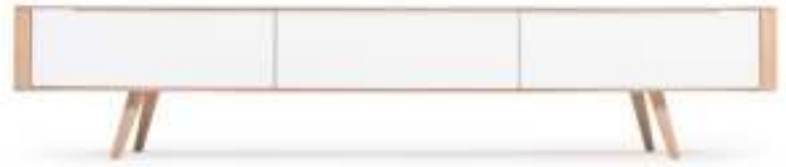

# Ena lowboard 225 x 42

Body Solid oak, Fronts MDF

## Basic info

<b>Design</b>	Salih Teskeredžić
<b>Product size</b>	W: 225, D: 42, H: 45
<b>Packaging</b>	W: 232, D: 46, H: 28
<b>Volume</b>	0,30 m <sup>3</sup>
<b>Net weight</b>	40 kg
<b>Gross weight</b>	44,4 kg

### Item no. 154

Assembly 15 min / 2 persons

Internal storage	Width	Depth	Height
D-L	65	32	15
C	69	39	21
D-R	65	32	15
CH-RC	Ø6		

## Selected options

Body

Oiled Oak  
1015  
White oil

Front panels

MDF  
White enamel  
RAL 9010

Indicated materials and colours are selected by Gazzda as best-selling items and their lead time is shorter than of made-to-order options. Please consult the current price list or our customer service for the lead time of selected options.