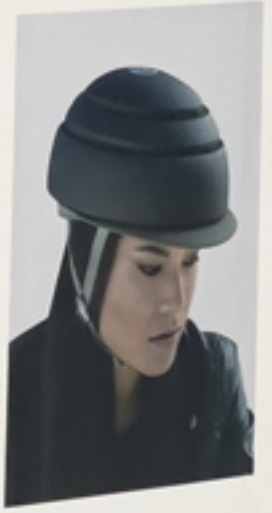

Chiedi sempre il manuale d'uso, che descrive le caratteristiche, le avvertenze e le precauzioni. Questo manuale contiene informazioni importanti per l'uso sicuro del casco. Leggere attentamente il manuale d'uso prima di indossare il casco. Il casco deve essere indossato correttamente e deve essere sempre indossato. Il casco deve essere indossato correttamente e deve essere sempre indossato. Il casco deve essere indossato correttamente e deve essere sempre indossato.

Complies with U.S. CPSC Safety Standard for Bicycle Helmets for Persons Age 5 and Older

Complies with E.U. EN 1078:2012+A1:2012 Helmets for Pedal Cyclists and for Users of Skateboards and Roller Skates

Closca is a brand born today with an eye on tomorrow, the place where you already are.

Designed in Valencia by Closca and CuldeSac

Portable & Connected

Cities have their own design language. Put the helmet into any purse or backpack with the most efficient portable system and use the NFC chip on the top of the helmet to connect with your smartphone.

Double Safety Certificate

Closca Helmet exceeds the strictest international safety certifications (CPSC and EN1078). The helmet stays locked and secure while your head is inside, but folds smoothly in a second when you're not using it.

Sleek and Customizable

Embrace your uniqueness by customizing your helmet with Closca's original interchangeable accessories. Combine it with your daily looks, play around with visor colours, add a reflective option or keep yourself warm in the chillier months.

Design your Attitudes.
This box was designed to fulfill your needs and be reused. Please make a good use of it before recycling