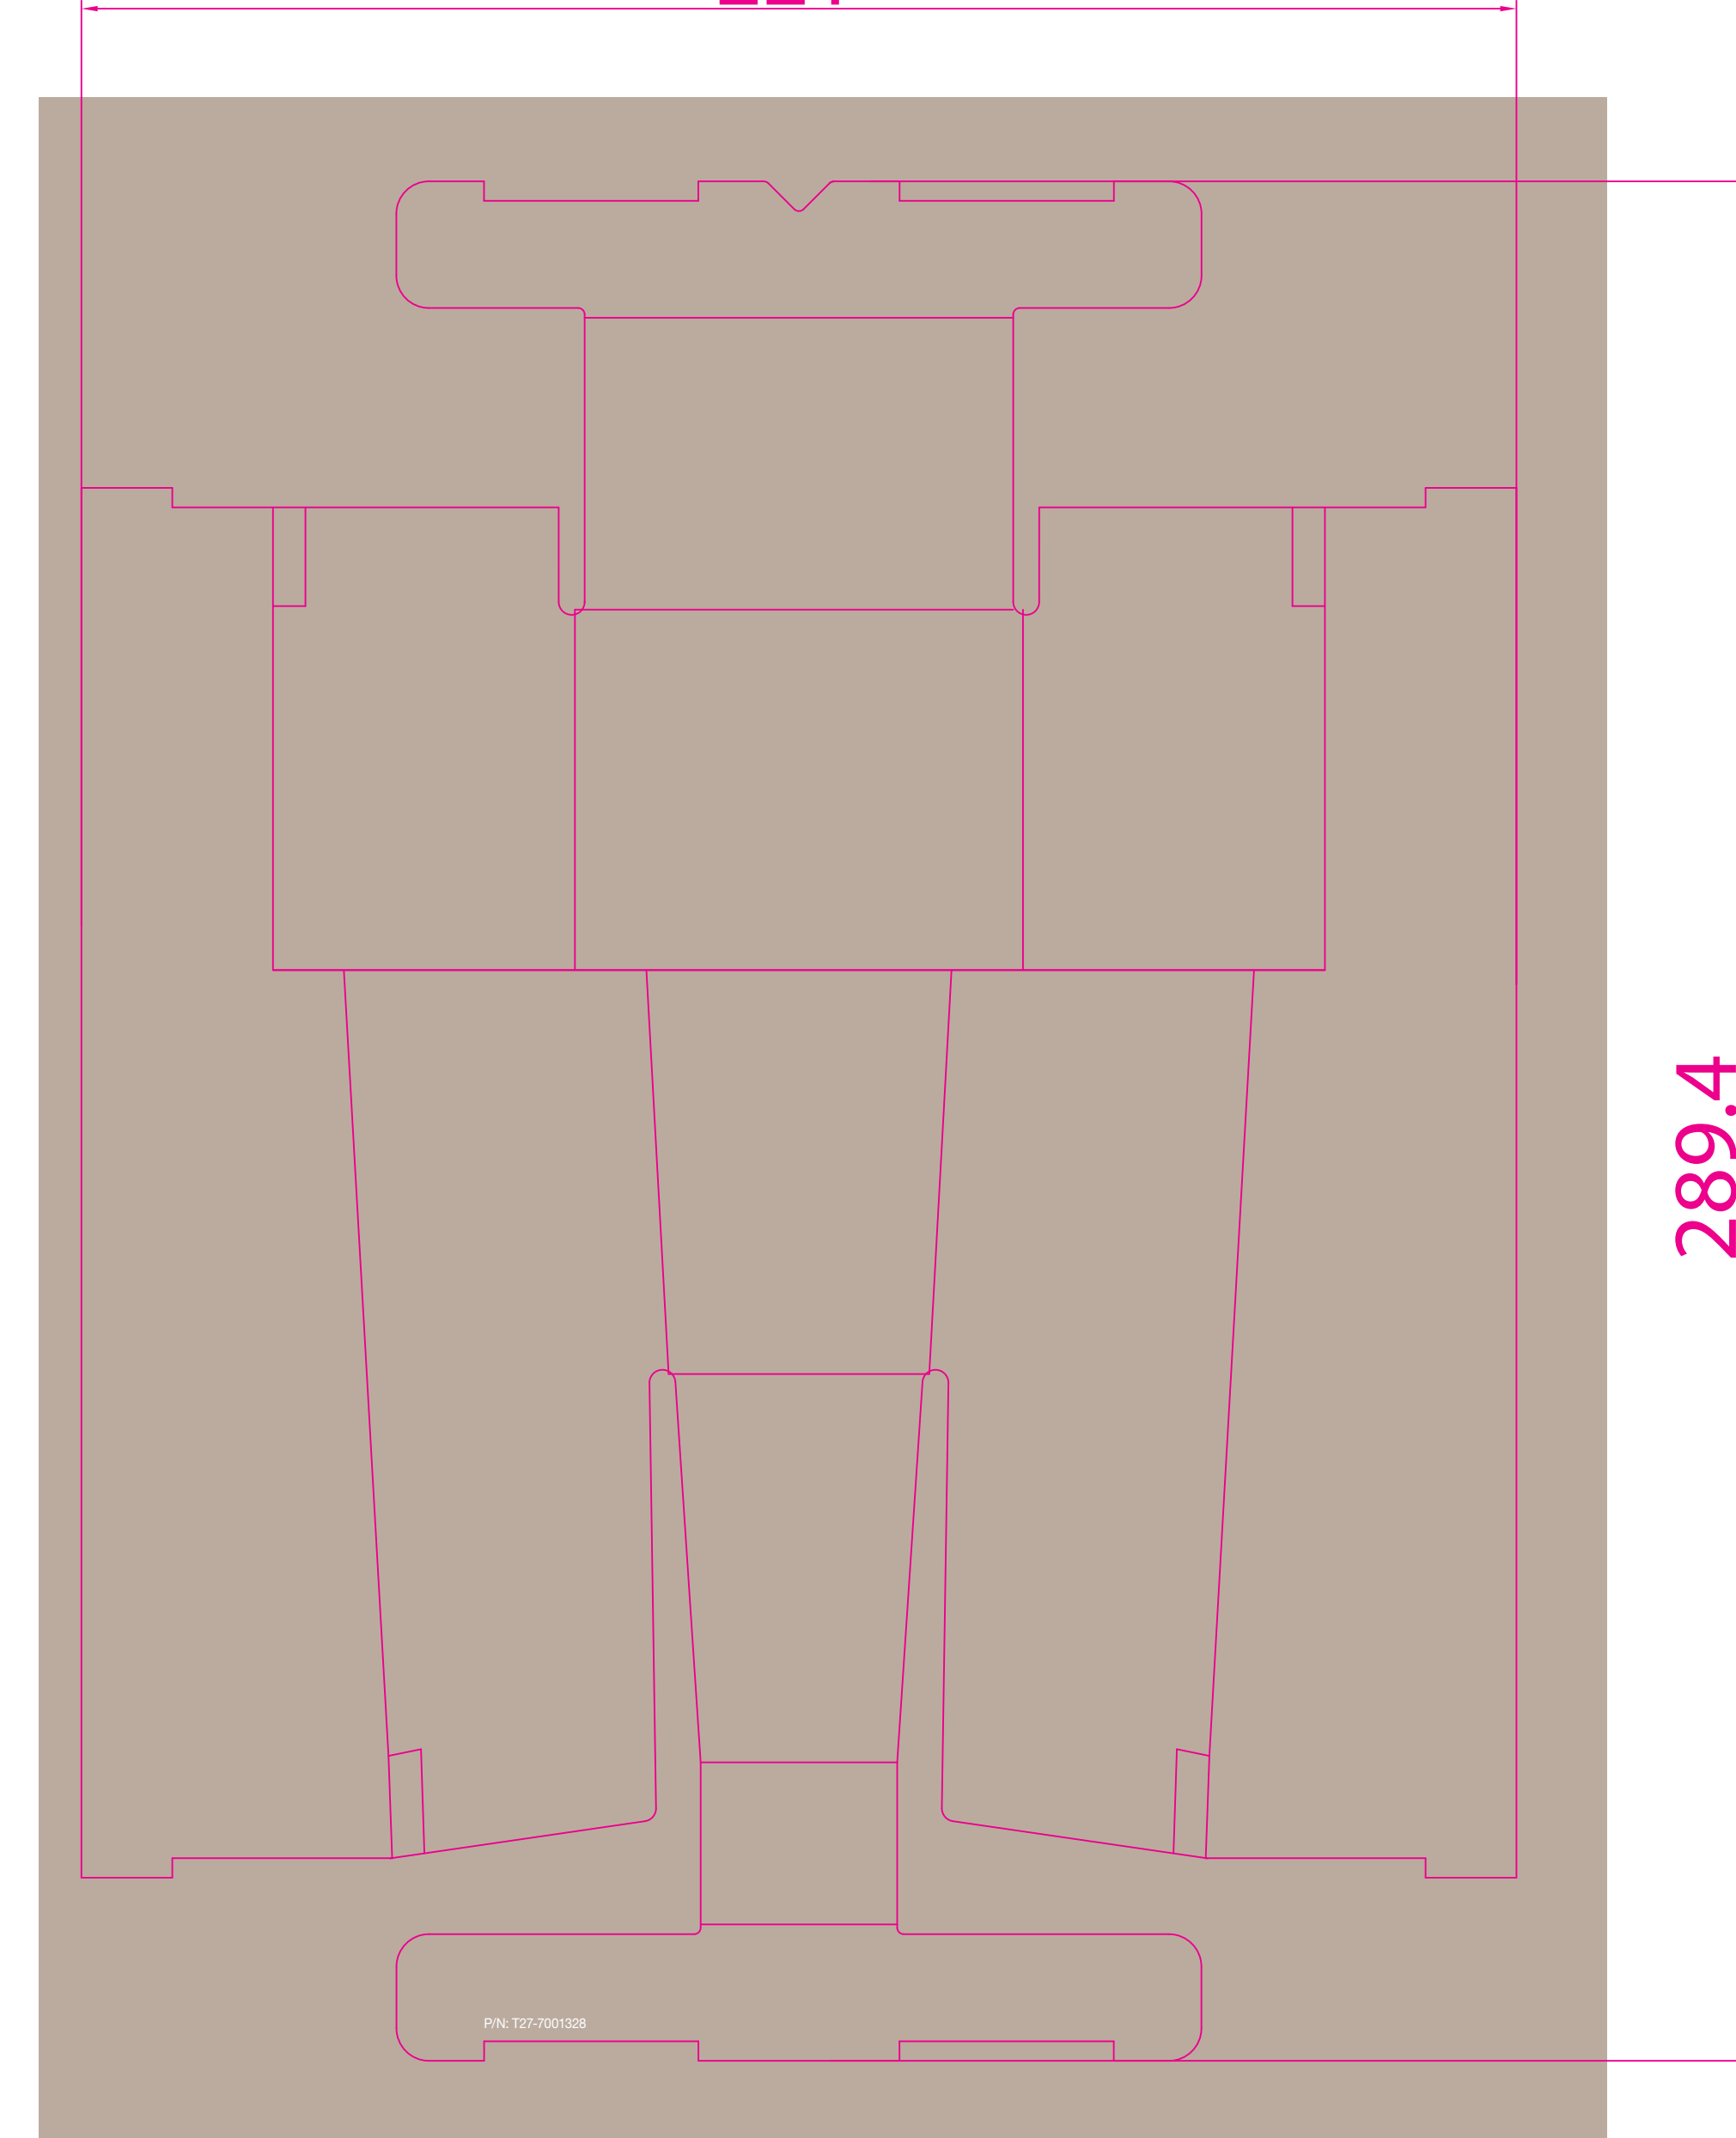

Insert Card 2
221

Material : 250G CCNB+E Flute(110G Medium+126W Kraft)