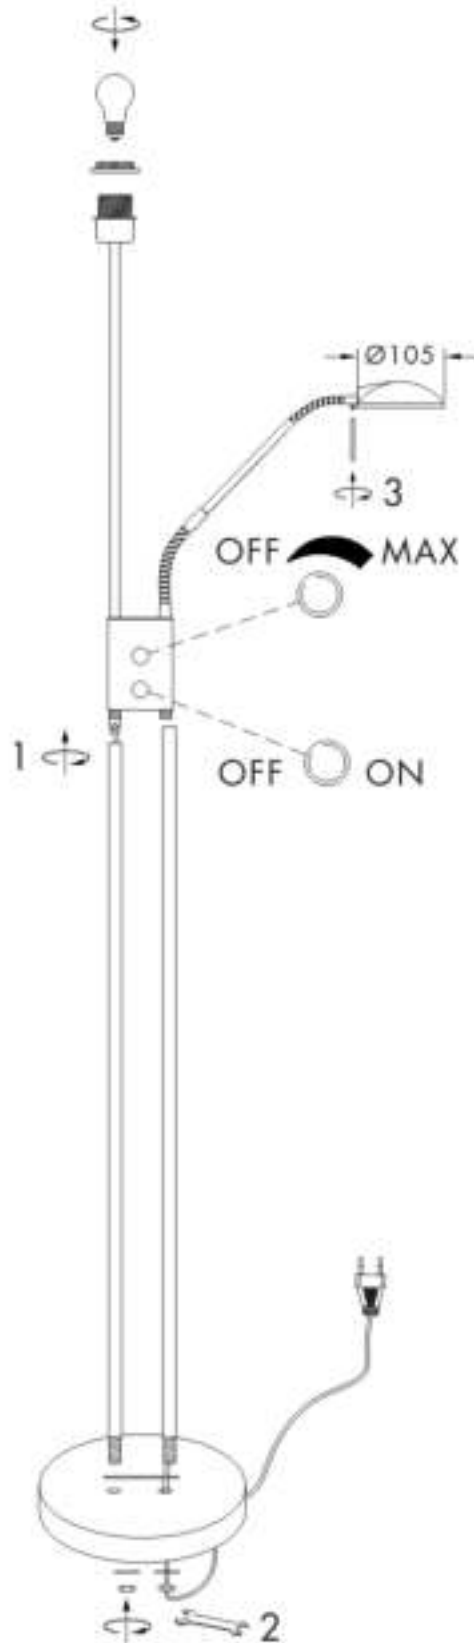

INSTRUCTION MANUAL

220-240V
50Hz

Max Ø150mm
E27 Max60W

Max 50mm
ØØ Max25W

0.5m

GUARANTEE
5 YEAR

Luxor FL

Overall Sizes: