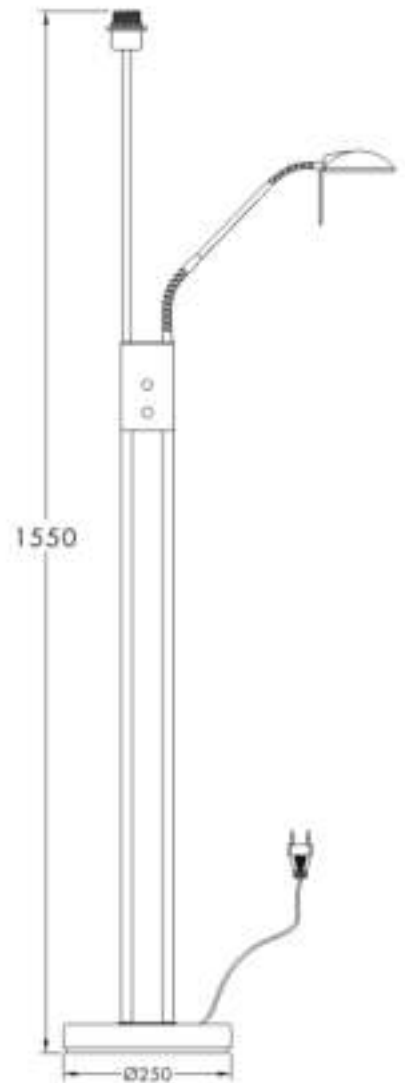

INSTRUCTION MANUAL

220-240V
50Hz

Max Ø150mm
E27 Max60W

Max 50mm
ØØ Max25W

0.5m

GUARANTEE
5 YEAR

Luxor FL

Overall Sizes: