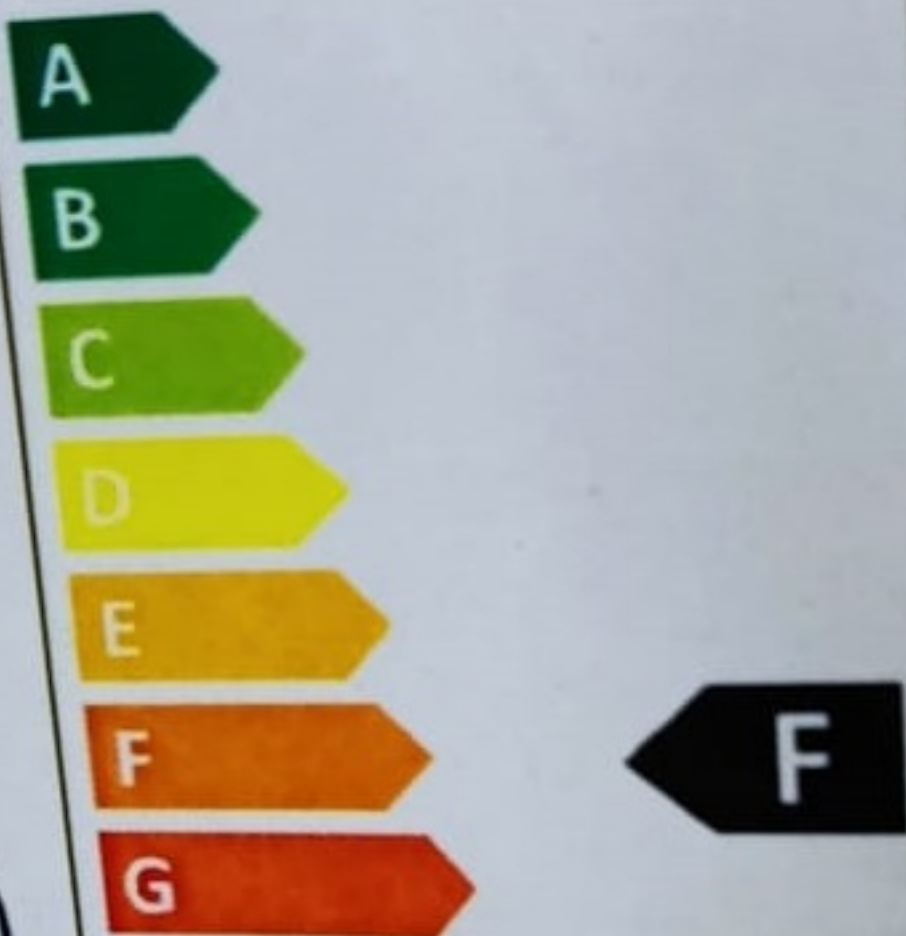

leddle®

LED STRIP

- 16W per meter
- 10 meters total length
- 160W total power
- >85Ra
- 220V-240V AC
- Ultra Slim
- 10cm cuttable
- Easy Connection
- Dimmable
- High Lumen
- 30.000h
- 3 Years Warranty

Electon Srl

Rue Arthur Maes 90
1130 Belgium

Made in P.R.C.

Ledde

107101

16
kWh/1000h

2019/2015

SKU: 107101 - 10 Meter

4000K - NATURAL WHITE