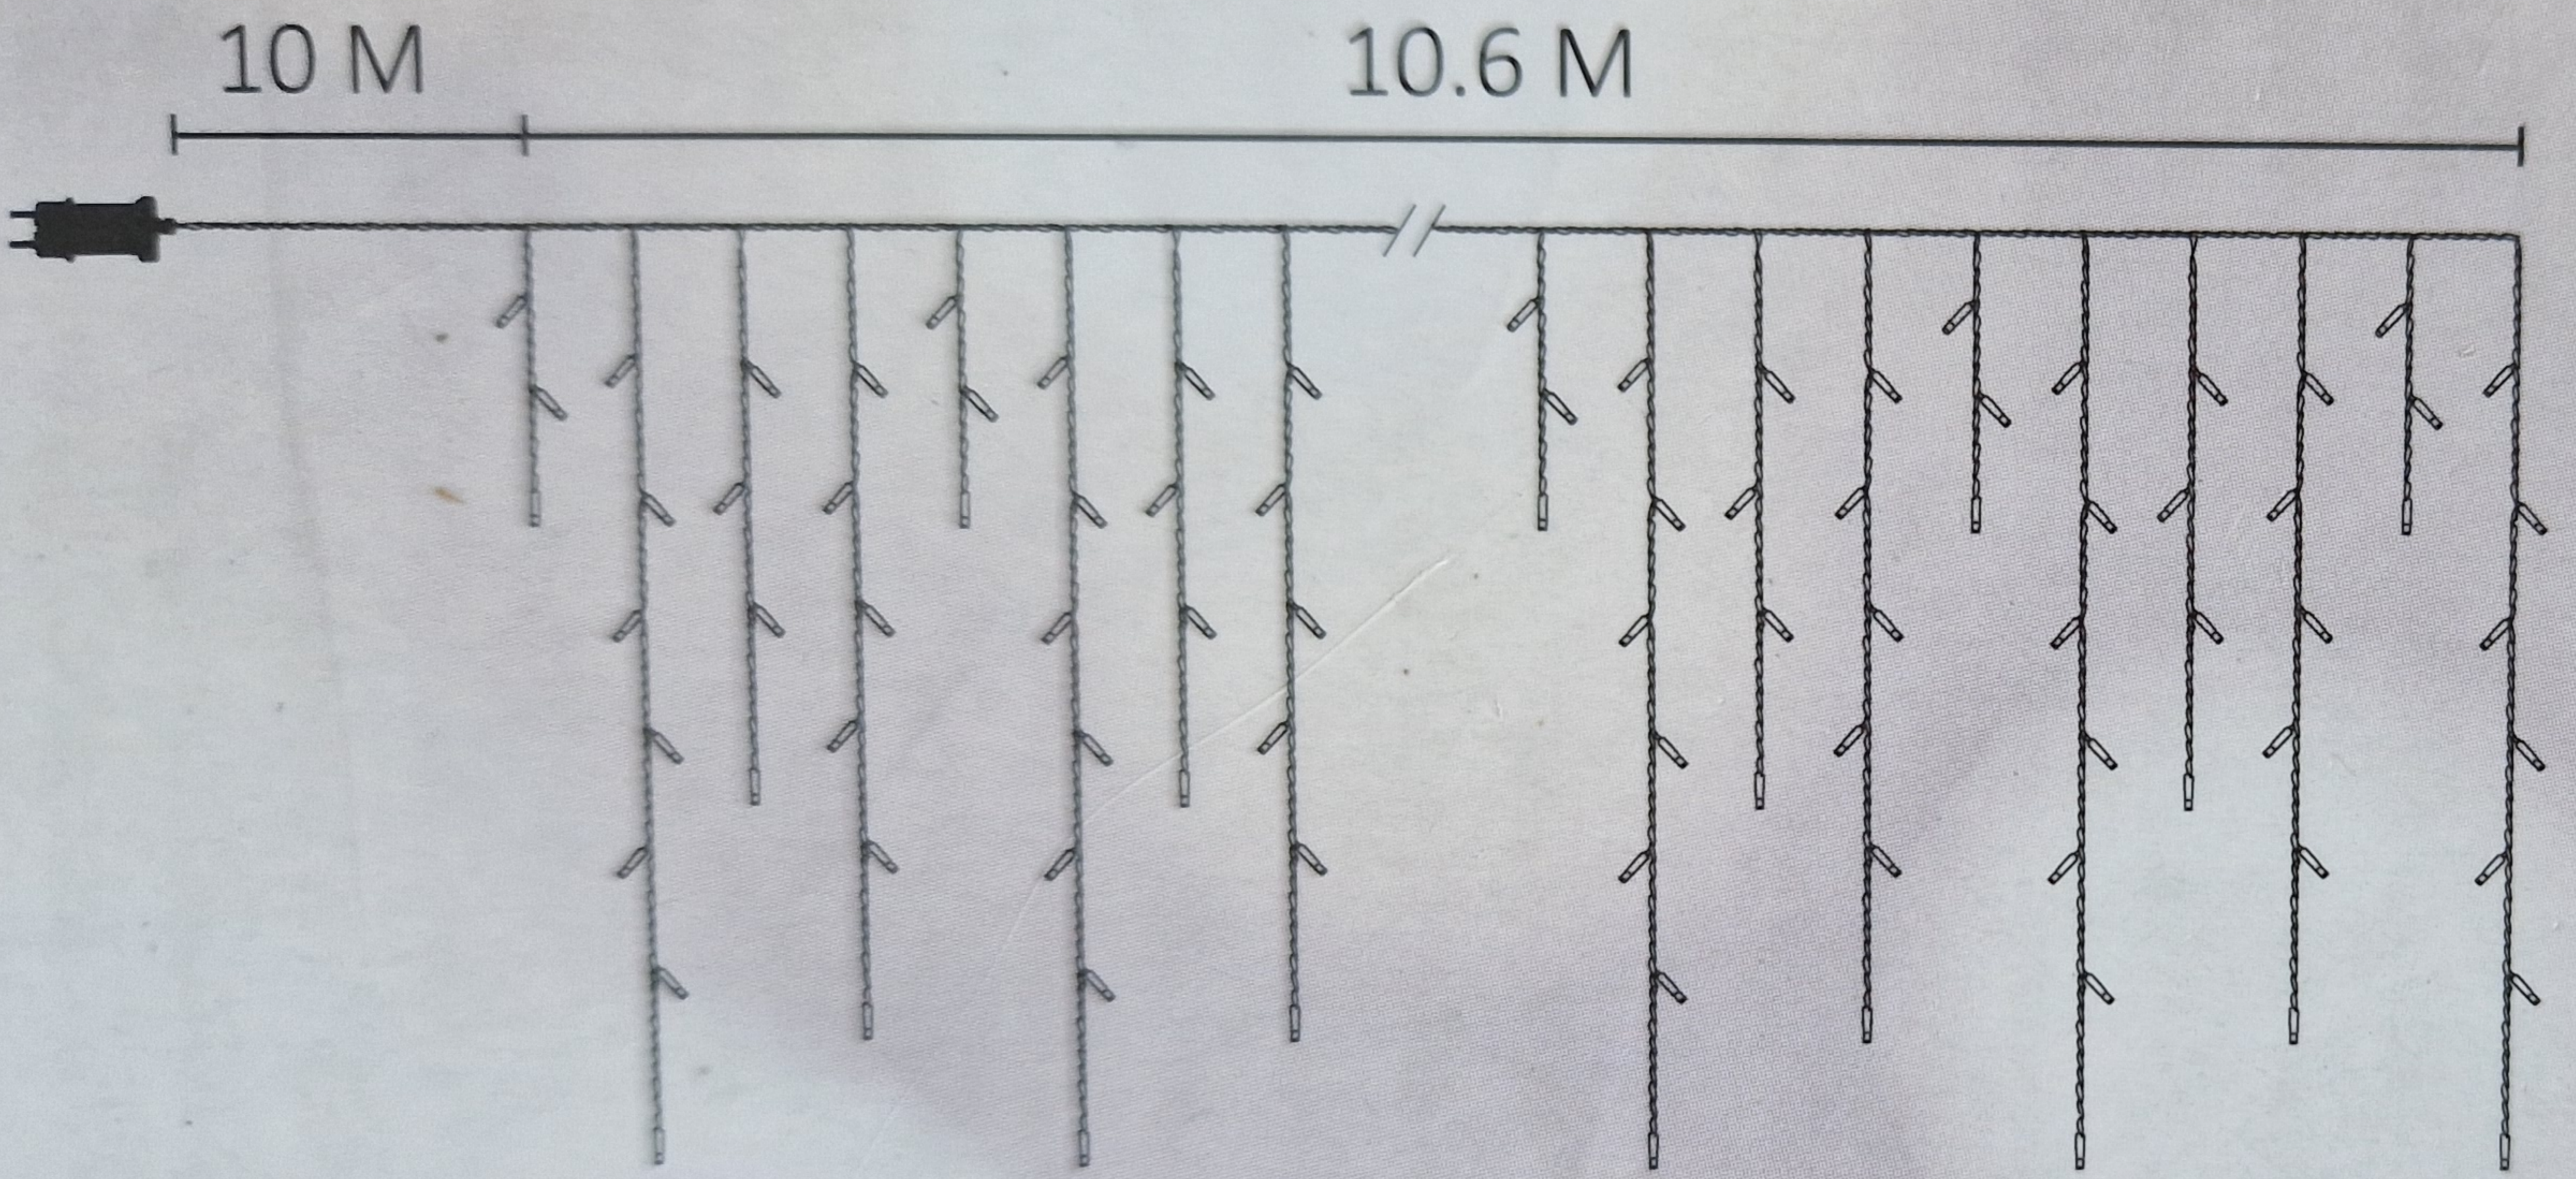

D  
E  
C  
O

Imported by: Y-connection A/S,  
Agerlandsvej 10, DK-8800 Viborg.  
Made in China.

DDP000343 | XS000979

FET NEIGE

10.6M

360 LED