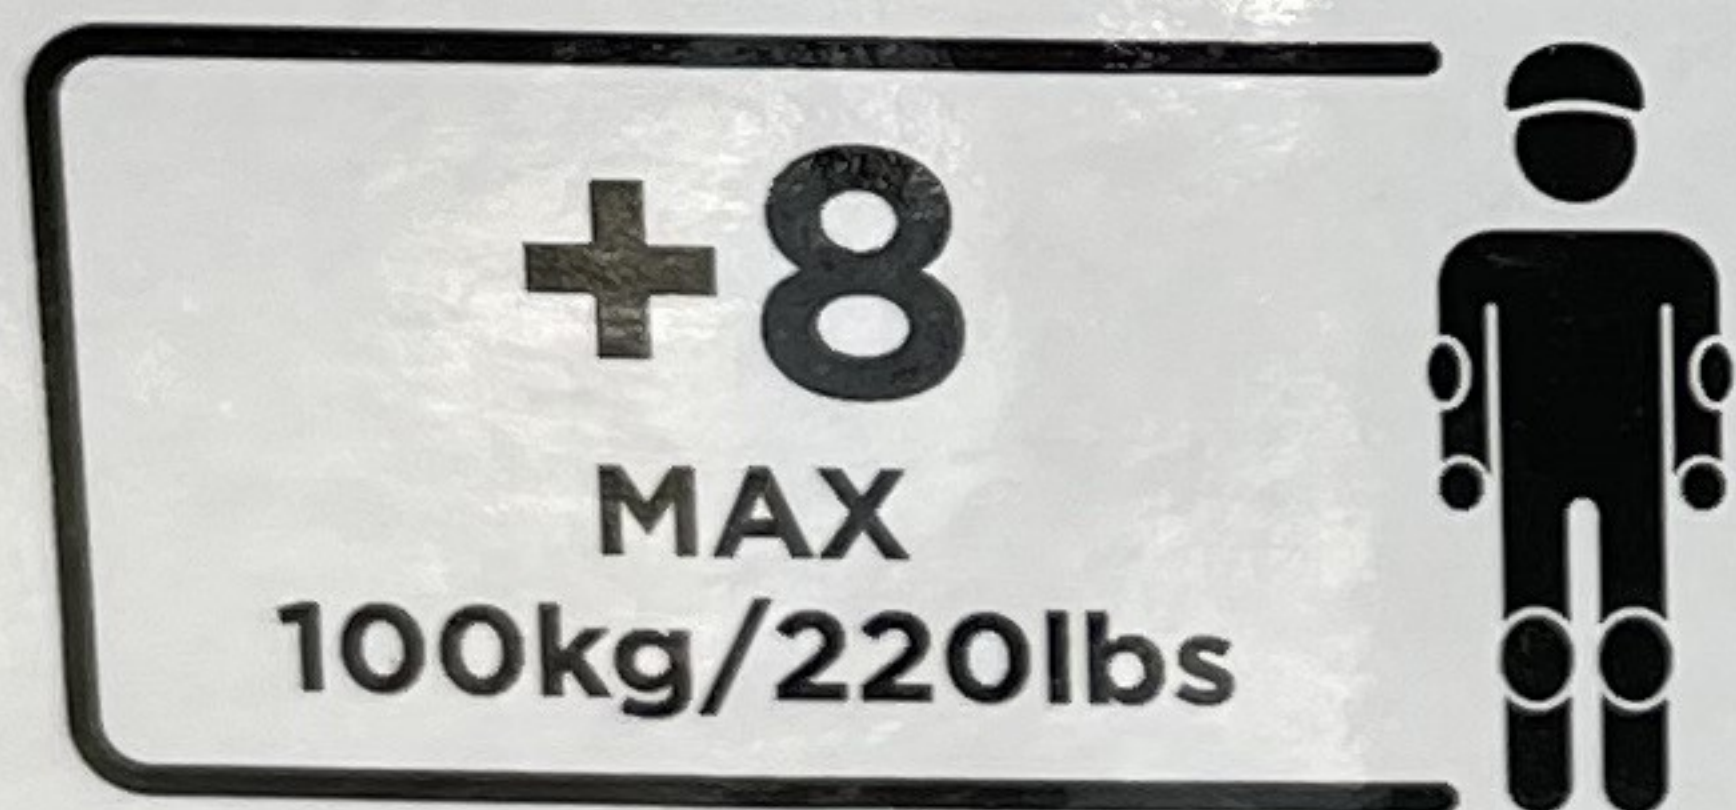

DESTROYER White Fire Mask

CE

Quantity: 1

SPECS

- Y-Shape reinforced handlebar
- 6061 aluminium deck for ultimate strenght
- Pro quad scooter clamp
- Reinforced steel threaded fork
- 110mm High rebound wheels
- Precision 6061 aluminium wheel core
- Abec-7 bearings

EN14619: 2019 CLASS: A
APPROVED

STREET SURFING Lda
Rua Dr. Silva Teles,
16, 2nd Floor
1050-080 Lisboa - Portugal

STREETSURFING.COM