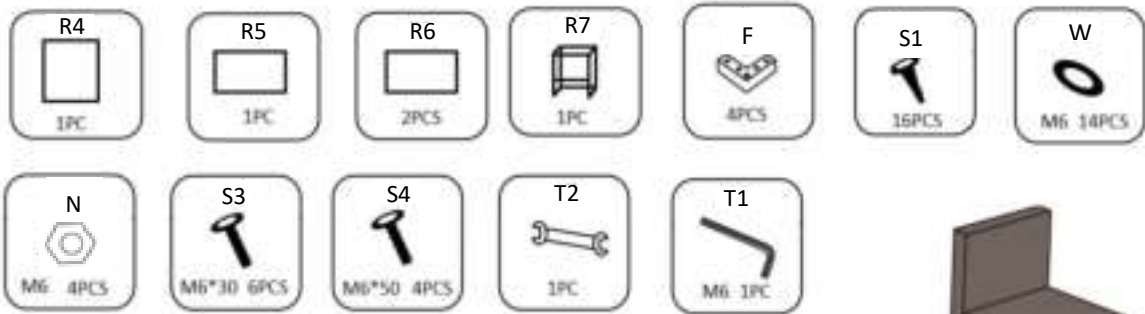

5.2 Armless Sofa (Parcel 2)