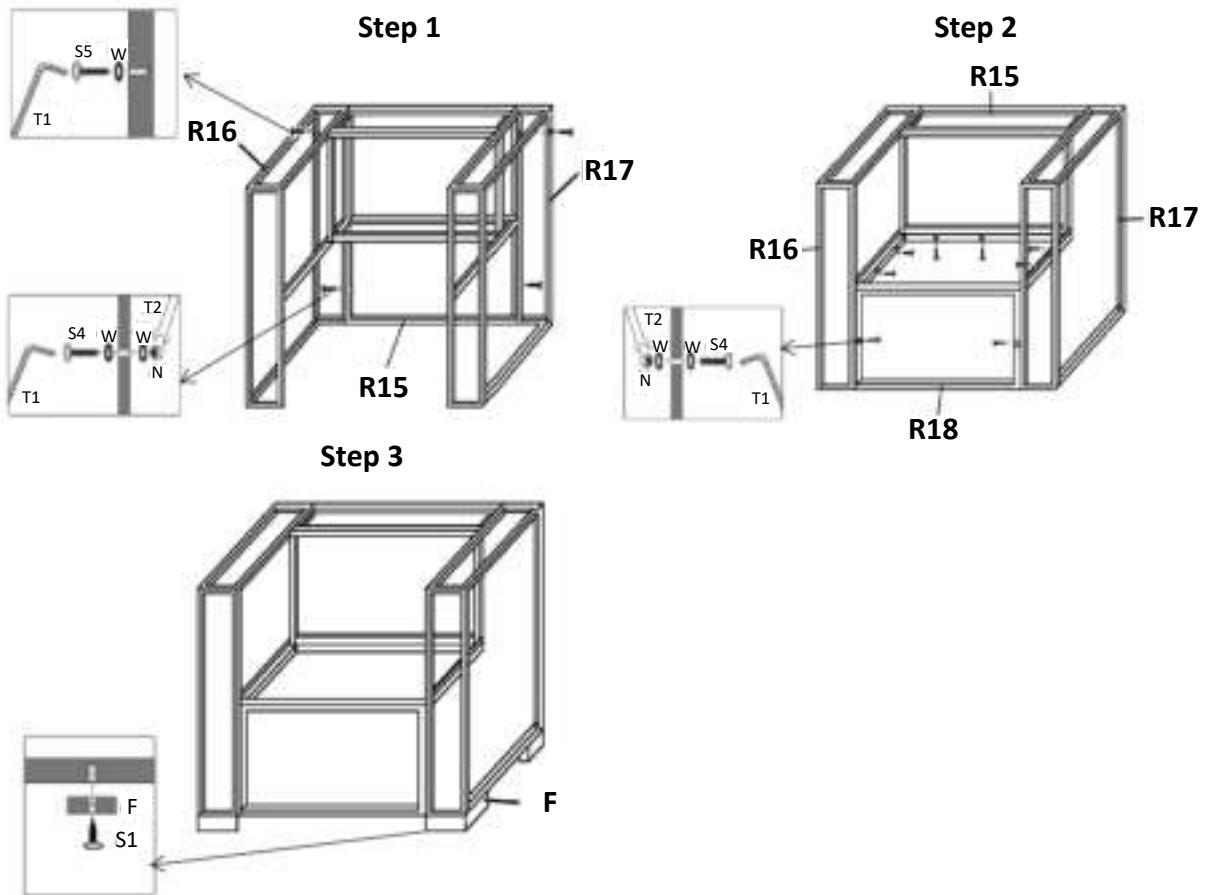

Step 1

Step 2

Step 3

Step 4

Physical representation

5.5 Single Arm Sofa (Parcel 5)

 R15 1PC	 R16 1PC	 R17 1PC	 R18 1PC
 T1 M6 1PC	 W M6 22PCS	 S4 M6*50 10PCS	 S5 M6*120 2PCS
 S1 16PCS	 N M6 10PCS	 T2 1PC	 F 4PCS

Physical representation

5.6 Storage Box (Parcel 6)

Step 1

Step 2

Step 3

Step 4

R19		R20		R21		R22	
							
2PCS		2PCS		1PC		1PC	
A1	S3	S6	S2	W	N	T1	T2
							
2PCS	M6*30 8PCS	M6*55 8PCS	M6*10 10PCS	24PCS	8PCS	1PC	1PC
F	S1						
							
4PCS	M6*32 16PCS						

6. Technical Data

General – Materials: furniture	
Polyrattan	Polyethylene
UV resistant	yes
Water resistant	yes
Frame	Aluminum (powder coated)
General – Materials: fabrics	
Pillow Case	100% Polyester
Thickness upholstery	8cm
Color of Pillow	grey
Coffee Table 70x70x34cm	
Loading Capacity	35kg
Thickness of glass	5mm
Dimension of glass plate	69,5 x 69,5x0,5cm
Armless Sofa	
Measurements	65x75x64cm
Corner Sofa	
Measurements	75x75x64cm
Single Sofa (with two armrests)	
Measurements	85x75x64cm
General	
Loading Capacity	120kg
Backrest height (with upholstery)	ca. 23cm
Seat height (with upholstery)	ca. 42cm
Storage Box	
Measurements	75x75x64,5cm
Storage compartment size	71x71x60cm
Loading Capacity	30kg
Accessories	
Number of stand feet	4
Number of connection clips	2