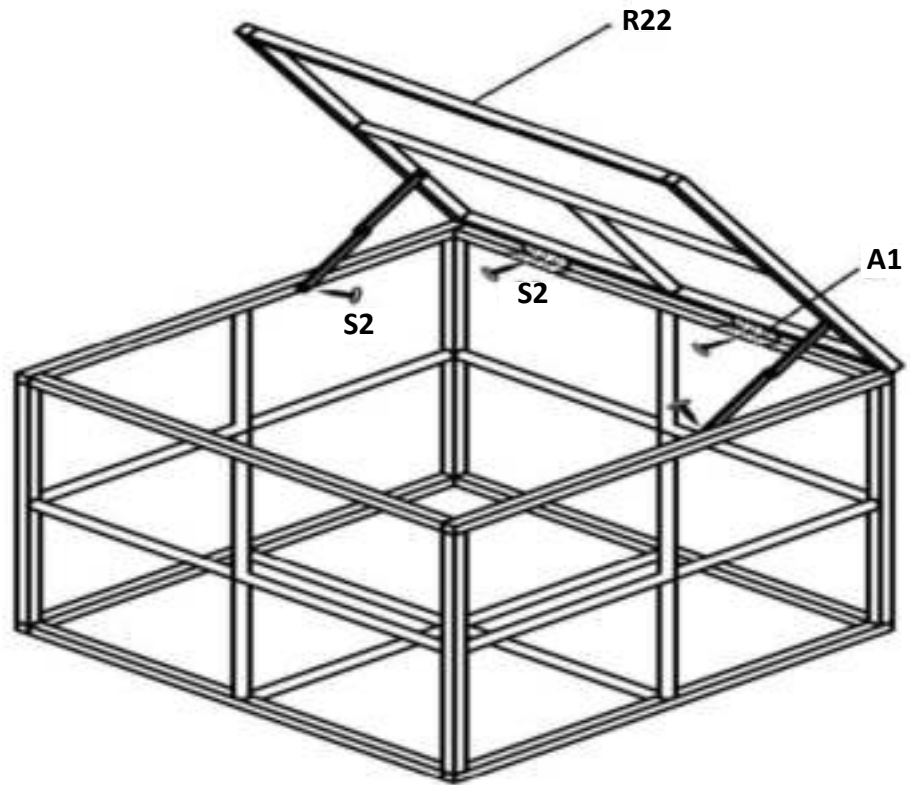

Physical representation

5.6 Storage Box (Parcel 6)

Step 1

Step 2

Step 3

Step 4

R19		R20		R21		R22	
							
2PCS		2PCS		1PC		1PC	
A1	S3	S6	S2	W	N	T1	T2
							
2PCS	M6*30 8PCS	M6*55 8PCS	M6*10 10PCS	24PCS	8PCS	1PC	1PC
F	S1						
							
4PCS	M6*32 16PCS						

6. Technical Data

General – Materials: furniture	
Polyrattan	Polyethylene
UV resistant	yes
Water resistant	yes
Frame	Aluminum (powder coated)
General – Materials: fabrics	
Pillow Case	100% Polyester
Thickness upholstery	8cm
Color of Pillow	grey
Coffee Table 70x70x34cm	
Loading Capacity	35kg
Thickness of glass	5mm
Dimension of glass plate	69,5 x 69,5x0,5cm
Armless Sofa	
Measurements	65x75x64cm
Corner Sofa	
Measurements	75x75x64cm
Single Sofa (with two armrests)	
Measurements	85x75x64cm
General	
Loading Capacity	120kg
Backrest height (with upholstery)	ca. 23cm
Seat height (with upholstery)	ca. 42cm
Storage Box	
Measurements	75x75x64,5cm
Storage compartment size	71x71x60cm
Loading Capacity	30kg
Accessories	
Number of stand feet	4
Number of connection clips	2