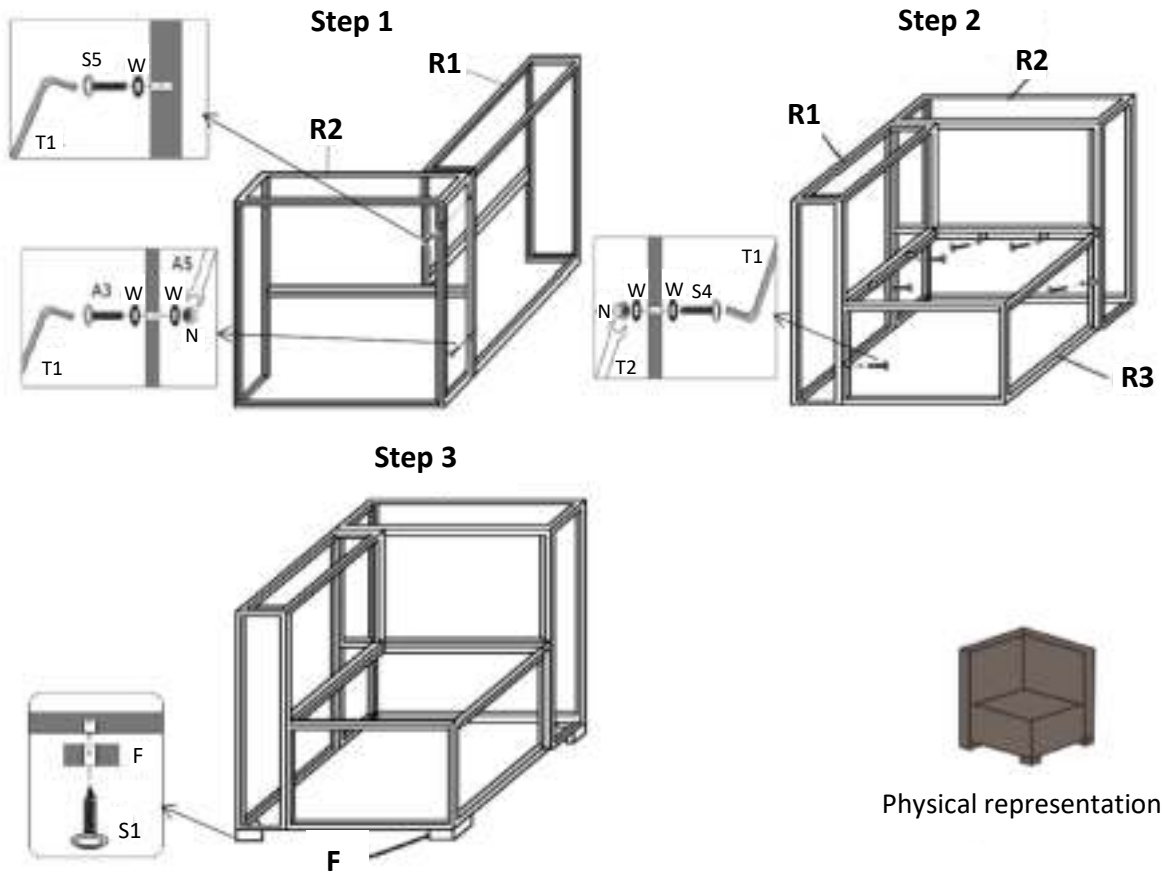

Long screws: Use at the top and bottom corners. Place a washer on top of the screw and screw it into the thread of the furniture part with the hexagon key.

Assembly Instruction

Caution:

A) Check the package having all item shown in the parts list.

B) Read the instruction before assembling.

Note:

Do not tighten screw completely until assembling is completed!

5.1 Corner Sofa (Parcel 1)

 <p>R1 1PC</p>	 <p>R2 1PC</p>	 <p>R3 1PC</p>	 <p>T1 M6 1PC</p>	 <p>W M6 15PCS</p>	 <p>S4 M6*50 7PCS</p>
 <p>S5 M6*120 1PC</p>	 <p>T2 1PC</p>	 <p>N M6 7PCS</p>	 <p>F 4PCS</p>	 <p>S1 16PCS</p>	