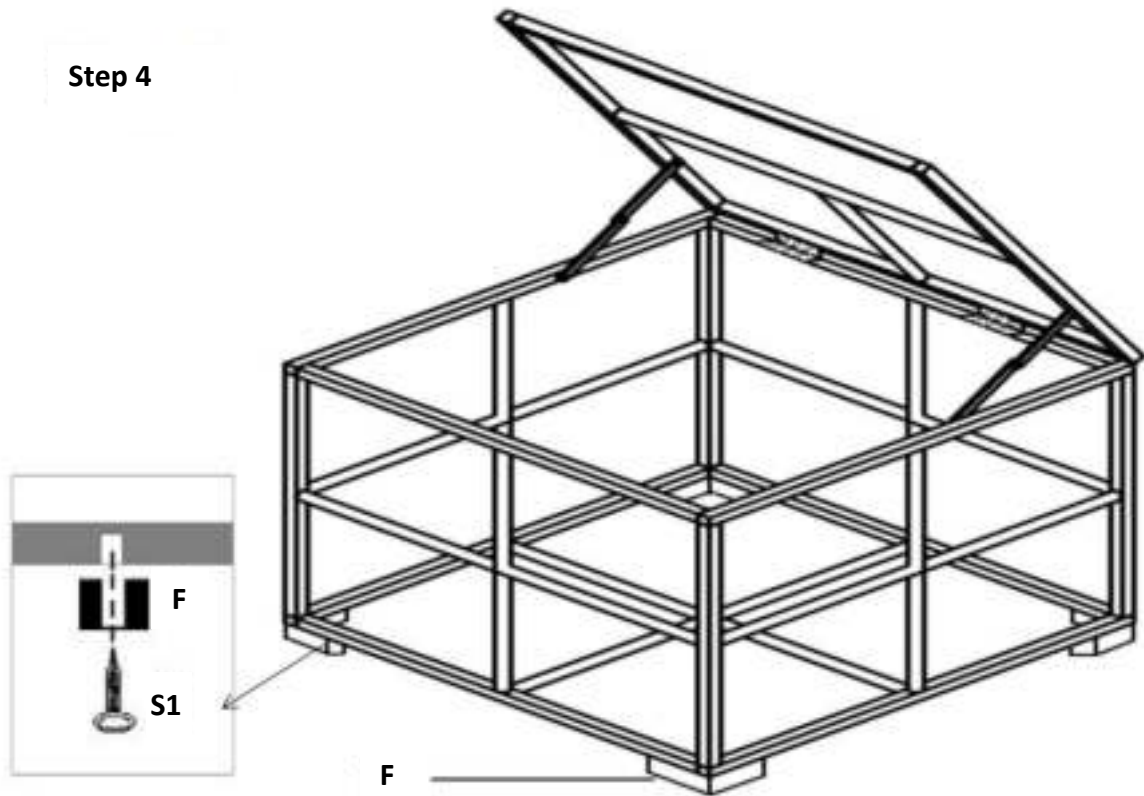

Physical representation

5.6 Storage Box (Parcel 6)

Step 1

Step 2

Step 3

Step 4

R19		R20		R21		R22	
							
2PCS		2PCS		1PC		1PC	
A1	S3	S6	S2	W	N	T1	T2
							
2PCS	M6*30 8PCS	M6*55 8PCS	M6*10 10PCS	24PCS	8PCS	1PC	1PC
F	S1						
							
4PCS	M6*32 16PCS						

6. Technical Data

General – Materials: furniture	
Polyrattan	Polyethylene
UV resistant	yes
Water resistant	yes
Frame	Aluminum (powder coated)
General – Materials: fabrics	
Pillow Case	100% Polyester
Thickness upholstery	8cm
Color of Pillow	grey
Coffee Table 70x70x34cm	
Loading Capacity	35kg
Thickness of glass	5mm
Dimension of glass plate	69,5 x 69,5x0,5cm
Armless Sofa	
Measurements	65x75x64cm
Corner Sofa	
Measurements	75x75x64cm
Single Sofa (with two armrests)	
Measurements	85x75x64cm
General	
Loading Capacity	120kg
Backrest height (with upholstery)	ca. 23cm
Seat height (with upholstery)	ca. 42cm
Storage Box	
Measurements	75x75x64,5cm
Storage compartment size	71x71x60cm
Loading Capacity	30kg
Accessories	
Number of stand feet	4
Number of connection clips	2