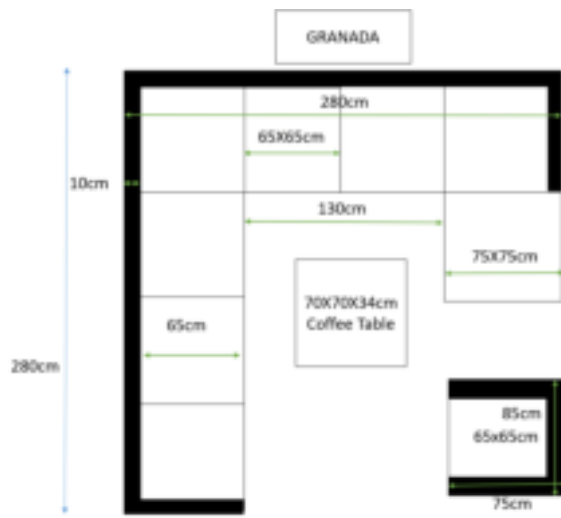

Original User Manual – AREBOS Rattan Garden Furniture