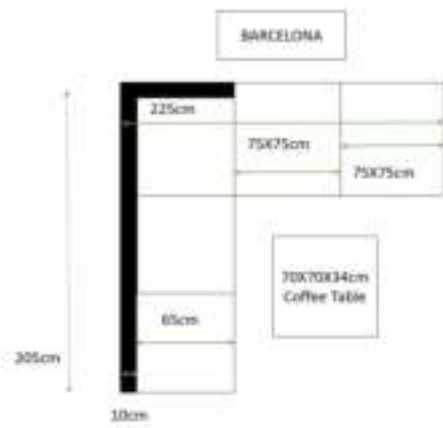

4. Series Drawings