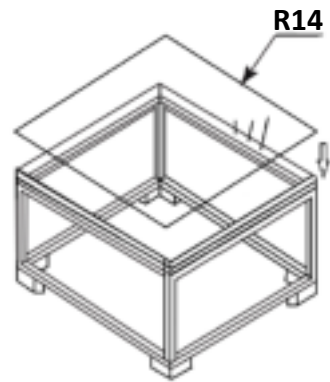

Step 1

Step 2

Step 3

Step 4

Physical representation

5.5 Single Arm Sofa (Parcel 5)

 R15 1PC	 R16 1PC	 R17 1PC	 R18 1PC
 T1 M6 1PC	 W M6 22PCS	 S4 M6*50 10PCS	 S5 M6*120 2PCS
 S1 16PCS	 N M6 10PCS	 T2 1PC	 F 4PCS

Physical representation

5.6 Storage Box (Parcel 6)

Step 1

Step 2

Step 3

Step 4

R19		R20		R21		R22	
							
2PCS		2PCS		1PC		1PC	
A1	S3	S6	S2	W	N	T1	T2
							
2PCS	M6*30 8PCS	M6*55 8PCS	M6*10 10PCS	24PCS	8PCS	1PC	1PC
F	S1						
							
4PCS	M6*32 16PCS						

6. Technical Data

General – Materials: furniture	
Polyrattan	Polyethylene
UV resistant	yes
Water resistant	yes
Frame	Aluminum (powder coated)
General – Materials: fabrics	
Pillow Case	100% Polyester
Thickness upholstery	8cm
Color of Pillow	grey
Coffee Table 70x70x34cm	
Loading Capacity	35kg
Thickness of glass	5mm
Dimension of glass plate	69,5 x 69,5x0,5cm
Armless Sofa	
Measurements	65x75x64cm
Corner Sofa	
Measurements	75x75x64cm
Single Sofa (with two armrests)	
Measurements	85x75x64cm
General	
Loading Capacity	120kg
Backrest height (with upholstery)	ca. 23cm
Seat height (with upholstery)	ca. 42cm
Storage Box	
Measurements	75x75x64,5cm
Storage compartment size	71x71x60cm
Loading Capacity	30kg
Accessories	
Number of stand feet	4
Number of connection clips	2