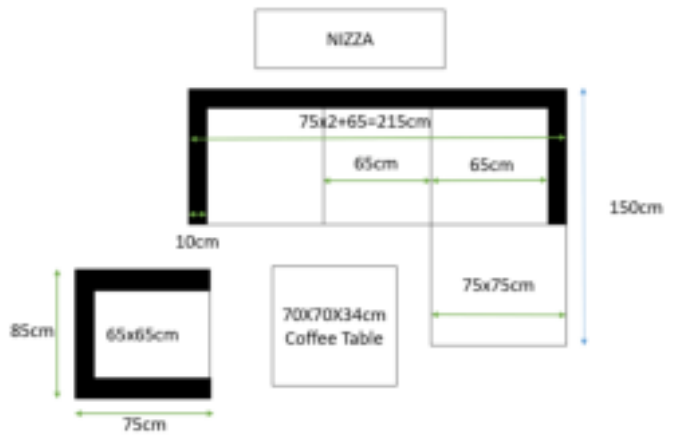

4. Series Drawings