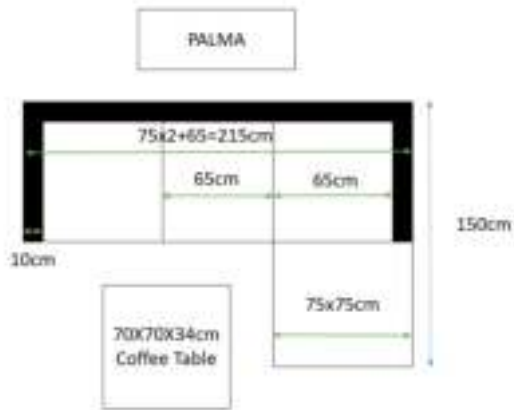

4. Series Drawings