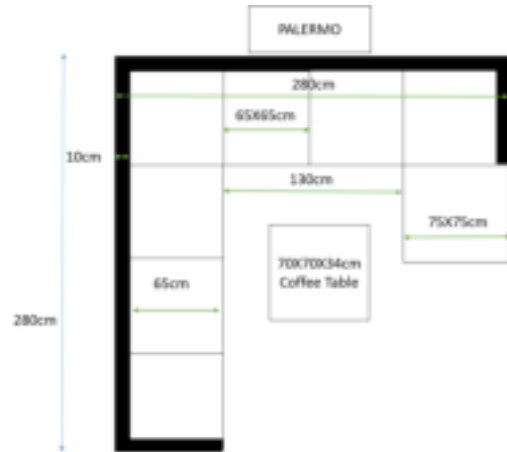

Original User Manual – AREBOS Rattan Garden Furniture