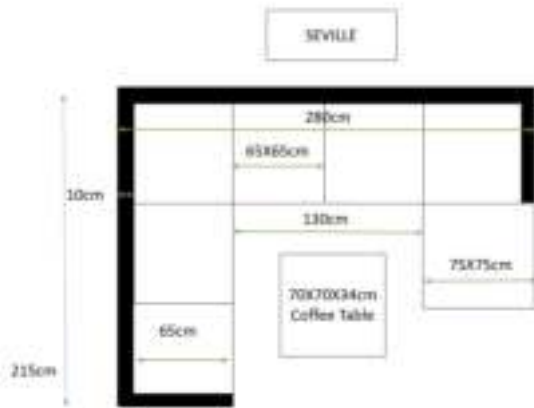

Original User Manual – AREBOS Rattan Garden Furniture