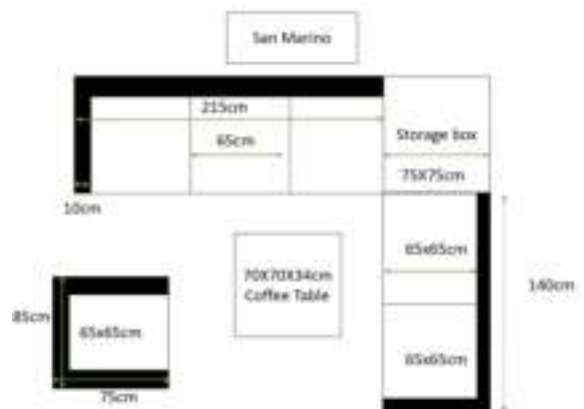

4. Series Drawings