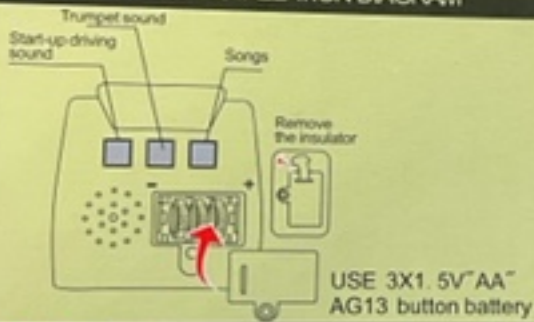

INES:

ENTO-
BUENAS,
RA

صنعت و تقا
ational standards

OR
YEARS
RTS
تعمیر
تعمیر
CHINA

MADE IN CHINA

BATTERY INSTALLATION DIAGRAM

NO.809A(Farmer Spray Truck)

NO.809D(Farmer Tr)

NO.809B(Farmer Livestock Trailer)

NO.809E(Farmer L)

NO.809C(Farmer with bucket trailer)

NO.809F(Farmer F)

COLOURS AND CONTENTS MAY VARY FROM ILLUSTRATIONS