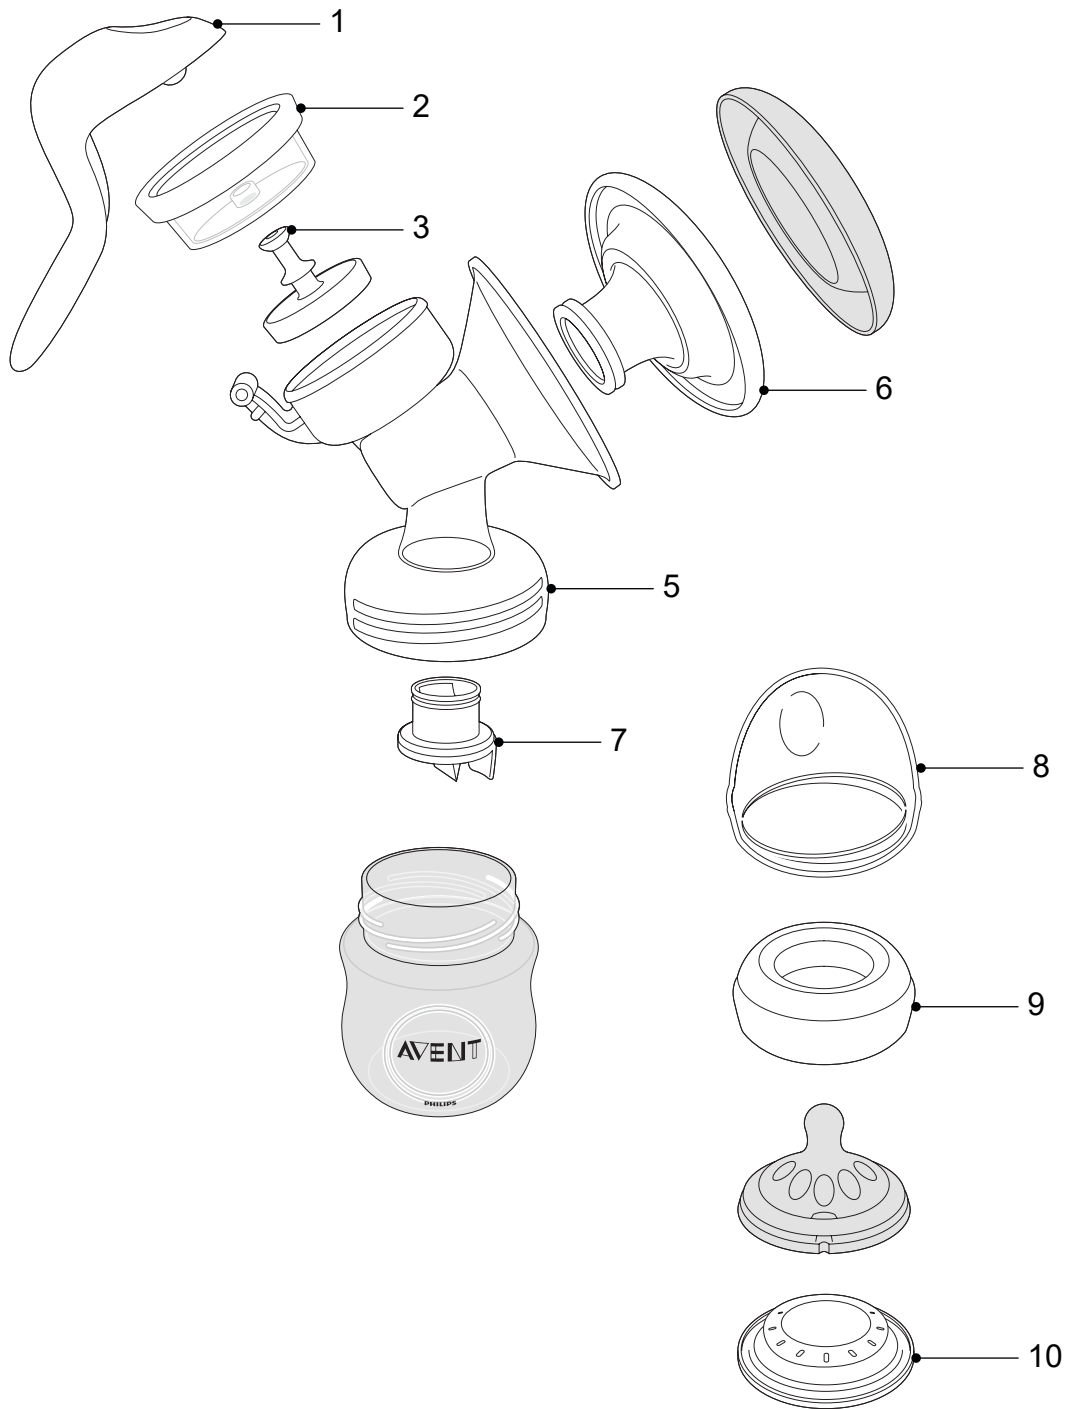

What is included

- Expression kit with handle : 1 pcs
- 4oz Bottle container : 1 pcs

Consumer Replaceable Parts

- CP0054/01 Cushion 1K
- CP0055/01 Pump Body 1K
- CP1223/01 Diaphragm
- CP0768/01 Dormal cap
- CP9282/97 Handle
- CP9285/97 Stem
- CP9287/01 White Valve
- CP1238/01 Sealing Disc

Easy to clean

- Easy to clean and set up

Service parts

Pos	Service code	Description	Remark	Online CRP
1	3000 053 30951	Handle		CP9282/97
2	4213 334 20131	Diaphragm		CP1223/01
3	3000 053 30901	Stem		CP9285/97
5	4213 334 16681	Pump Body 1K		CP0055/01
6	4213 334 16671	Cushion 1K		CP0054/01
7	4213 334 30391	White valve		CP9287/01
8	3000 031 06391	Dormal cap		CP9927/01
9	4213 330 05051	Screw ring		CP9971/01
10	4213 330 01252	Sealing disc		CP1238/01