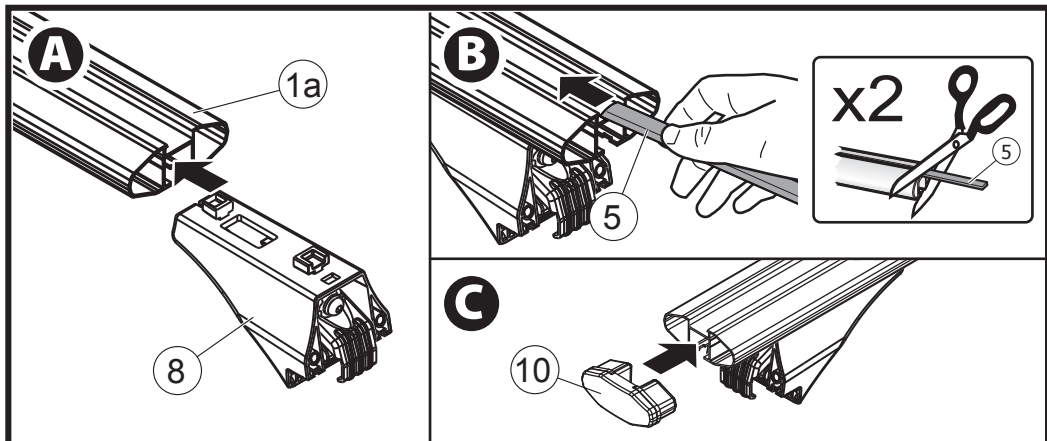

LEOPARD

TIGER / AVIA / LEOPARD