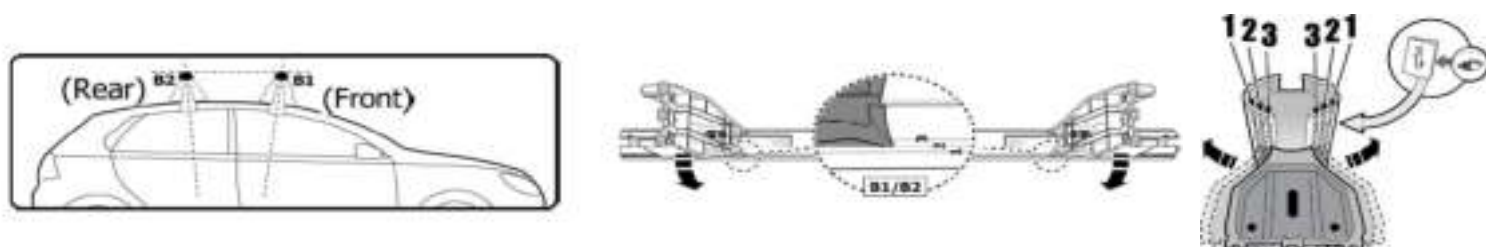

1

MANUFACTURER	MODEL CAR	DOORS	MODEL YEAR	D1	D2
DODGE	Ram 1500	4	09>	8,4	9,4
FORD	B-Max	5	12>	7,4	5,2
SUZUKI	Swift VI	5	17>	10,5	10,5

2

x4

3

MANUFACTURER	MODEL CAR	DOORS	MODEL YEAR	B1	B2
DODGE	Ram 1500	4	09>	2	2
FORD	B-Max	5	12>	1	2
SUZUKI	Swift VI	5	17>	2	2

4

5

6

MANUFACTURER	MODEL CAR	DOORS	MODEL YEAR	A1	A2	A1	A2
				cm	cm	in	in
DODGE	Ram 1500	4	09>	27	38	10,6	15,0
FORD	B-Max	5	12>	25	33	9,8	13,0
SUZUKI	Swift VI	5	17>	32	38	12,6	15,0

X = predisposizione originale /original arrangement