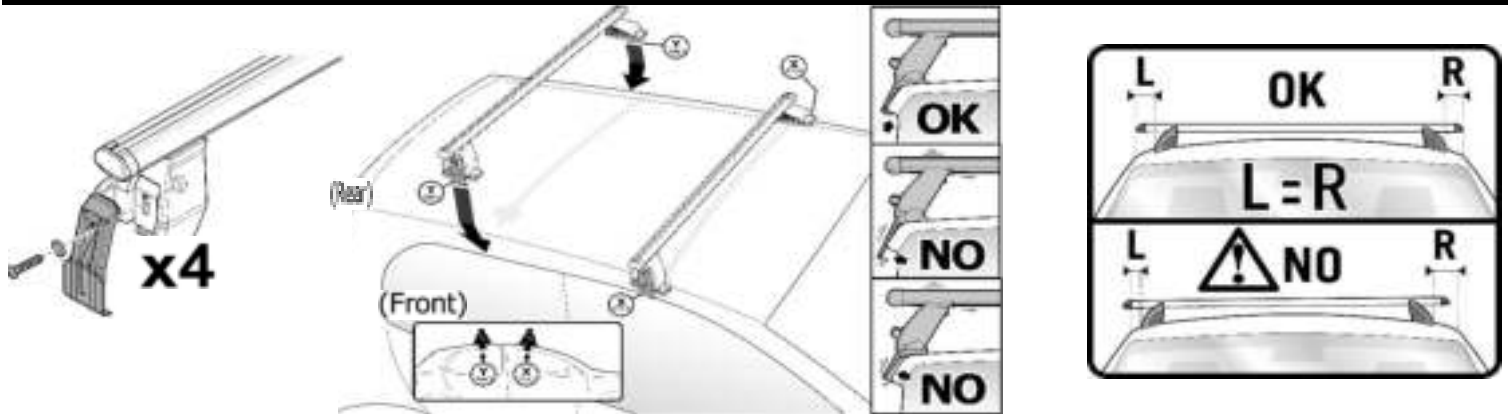

1

MANUFACTURER	MODEL CAR	DOORS	MODEL YEAR	D1	D2
DODGE	Ram 1500	4	09>	8,4	9,4
FORD	B-Max	5	12>	7,4	5,2
SUZUKI	Swift VI	5	17>	10,5	10,5

2

x4

3

MANUFACTURER	MODEL CAR	DOORS	MODEL YEAR	B1	B2
DODGE	Ram 1500	4	09>	2	2
FORD	B-Max	5	12>	1	2
SUZUKI	Swift VI	5	17>	2	2

4

5

6

MANUFACTURER	MODEL CAR	DOORS	MODEL YEAR	A1	A2	A1	A2
				cm	cm	in	in
DODGE	Ram 1500	4	09>	27	38	10,6	15,0
FORD	B-Max	5	12>	25	33	9,8	13,0
SUZUKI	Swift VI	5	17>	32	38	12,6	15,0

X = predisposizione originale /original arrangement