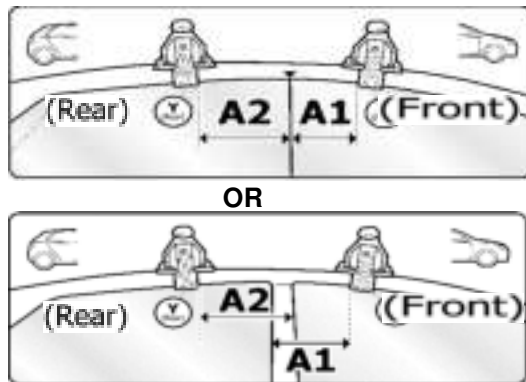

1

MANUFACTURER	MODEL CAR	DOORS	MODEL YEAR	D1	D2
DODGE	Ram 1500	4	09>	8,4	9,4
FORD	B-Max	5	12>	7,4	5,2
SUZUKI	Swift VI	5	17>	10,5	10,5

2

x4

3

MANUFACTURER	MODEL CAR	DOORS	MODEL YEAR	B1	B2
DODGE	Ram 1500	4	09>	2	2
FORD	B-Max	5	12>	1	2
SUZUKI	Swift VI	5	17>	2	2

4

5

6

MANUFACTURER	MODEL CAR	DOORS	MODEL YEAR	A1	A2	A1	A2
				cm	cm	in	in
DODGE	Ram 1500	4	09>	27	38	10,6	15,0
FORD	B-Max	5	12>	25	33	9,8	13,0
SUZUKI	Swift VI	5	17>	32	38	12,6	15,0

X = predisposizione originale /original arrangement