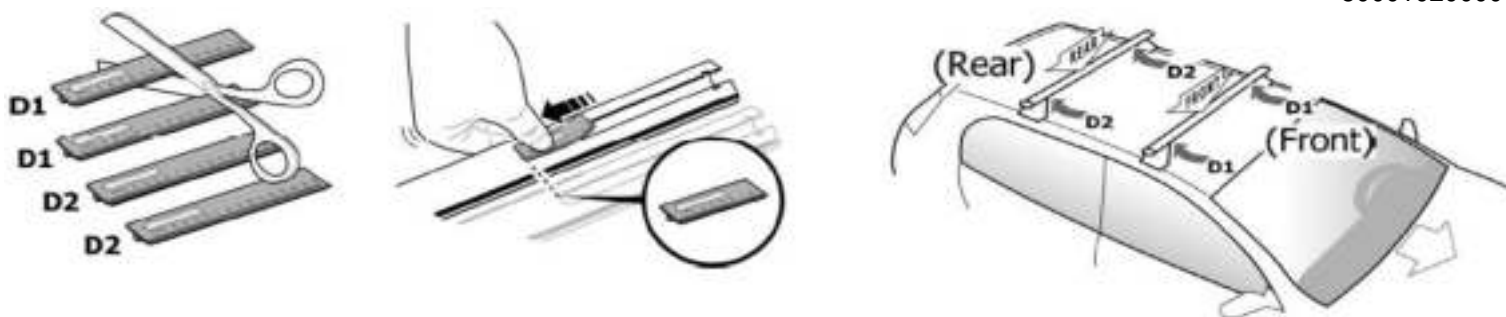

1

MANUFACTURER	MODEL CAR	DOORS	MODEL YEAR	D1	D2
DODGE	Ram 1500	4	09>	8,4	9,4
FORD	B-Max	5	12>	7,4	5,2
SUZUKI	Swift VI	5	17>	10,5	10,5

2

x4

3

MANUFACTURER	MODEL CAR	DOORS	MODEL YEAR	B1	B2
DODGE	Ram 1500	4	09>	2	2
FORD	B-Max	5	12>	1	2
SUZUKI	Swift VI	5	17>	2	2

4

5

6

MANUFACTURER	MODEL CAR	DOORS	MODEL YEAR	A1	A2	A1	A2
				cm	cm	in	in
DODGE	Ram 1500	4	09>	27	38	10,6	15,0
FORD	B-Max	5	12>	25	33	9,8	13,0
SUZUKI	Swift VI	5	17>	32	38	12,6	15,0

X = predisposizione originale /original arrangement