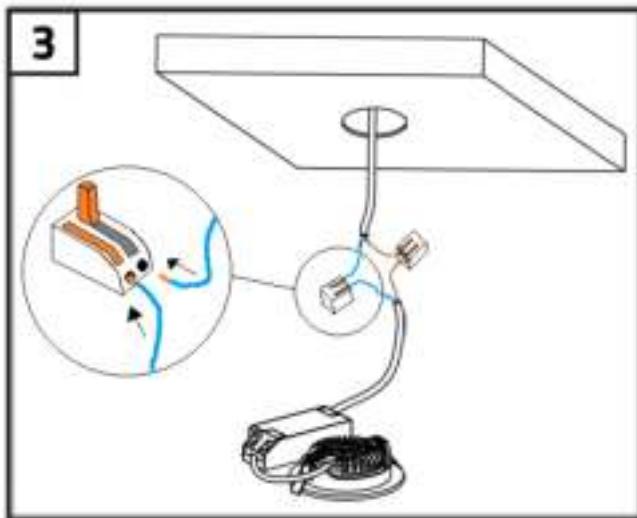

Installation guide

LED recessed spotlight

- | | | |
|-------------------------|---------------|--------------|
| A: Vivaro: 75 mm | Udis: 68 mm | Cormo: 90 mm |
| Villa: 75 mm | Trento: 75 mm | Fioli: 55 mm |

HOW TO CONNECT MULTIPLE SPOTLIGHTS

Security related information

This product is designed for in- and outdoor use. When using the product, make sure the unit is sufficiently ventilated, never cover the unit during operation and keep it out of reach of children or animals. This product is not a toy, LED lights are extremely bright and looking directly at the light source during operation can lead to serious eye damage. Any other use of the device than described in the manual may damage the product or cause danger to the user, e.g. due to a short circuit, fire or electric shock. The safety instructions must be observed at all times.