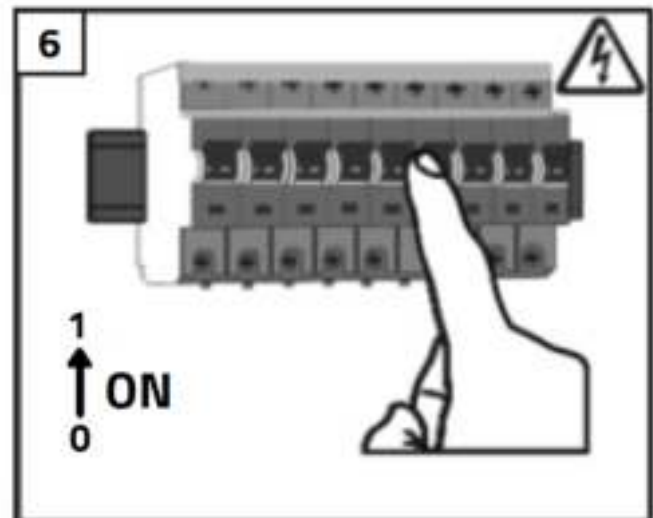

Installation guide

LED recessed spotlight

- | | | |
|-------------------------|---------------|--------------|
| A: Vivaro: 75 mm | Udis: 68 mm | Cormo: 90 mm |
| Villa: 75 mm | Trento: 75 mm | Fioli: 55 mm |

HOW TO CONNECT MULTIPLE SPOTLIGHTS

Security related information

This product is designed for in- and outdoor use. When using the product, make sure the unit is sufficiently ventilated, never cover the unit during operation and keep it out of reach of children or animals. This product is not a toy, LED lights are extremely bright and looking directly at the light source during operation can lead to serious eye damage. Any other use of the device than described in the manual may damage the product or cause danger to the user, e.g. due to a short circuit, fire or electric shock. The safety instructions must be observed at all times.