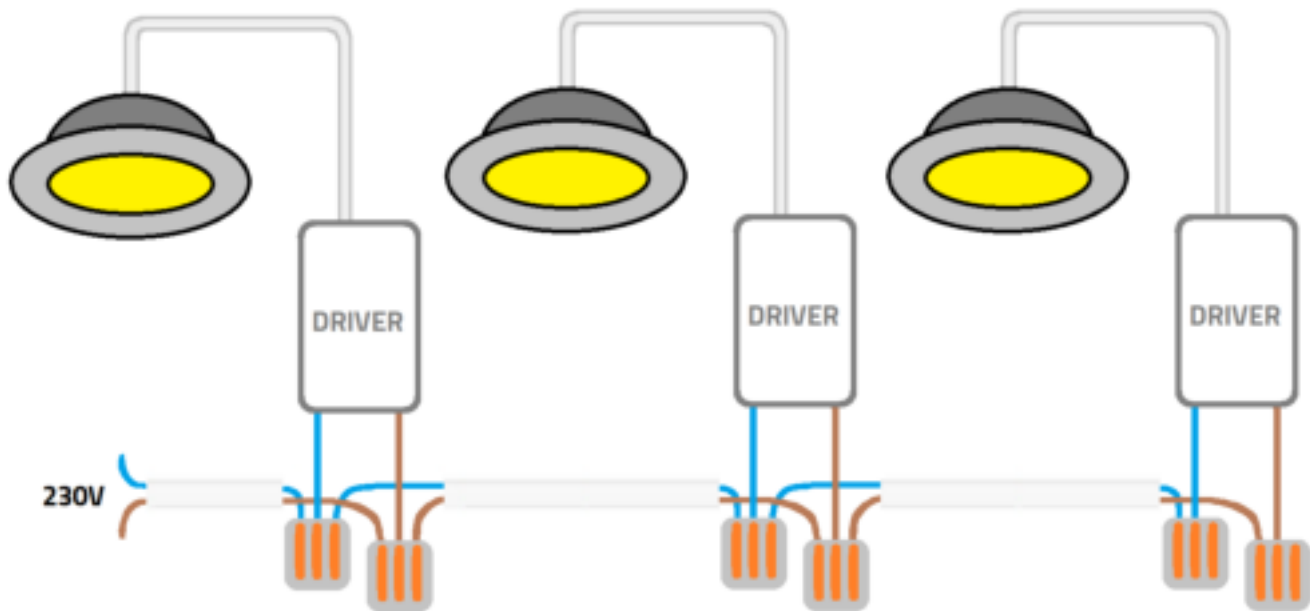

Installation guide

LED recessed spotlight

- | | | |
|-------------------------|---------------|--------------|
| A: Vivaro: 75 mm | Udis: 68 mm | Cormo: 90 mm |
| Villa: 75 mm | Trento: 75 mm | Fioli: 55 mm |

HOW TO CONNECT MULTIPLE SPOTLIGHTS

Security related information

This product is designed for in- and outdoor use. When using the product, make sure the unit is sufficiently ventilated, never cover the unit during operation and keep it out of reach of children or animals. This product is not a toy, LED lights are extremely bright and looking directly at the light source during operation can lead to serious eye damage. Any other use of the device than described in the manual may damage the product or cause danger to the user, e.g. due to a short circuit, fire or electric shock. The safety instructions must be observed at all times.