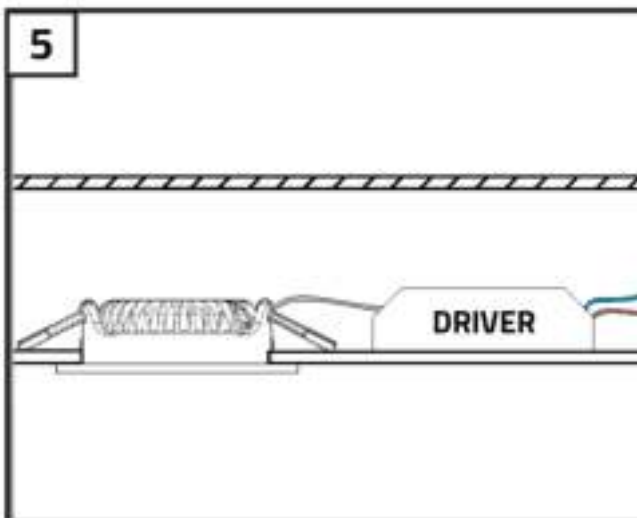

Installation guide

LED recessed spotlight

- | | | |
|-------------------------|---------------|--------------|
| A: Vivaro: 75 mm | Udis: 68 mm | Cormo: 90 mm |
| Villa: 75 mm | Trento: 75 mm | Fioli: 55 mm |

HOW TO CONNECT MULTIPLE SPOTLIGHTS

Security related information

This product is designed for in- and outdoor use. When using the product, make sure the unit is sufficiently ventilated, never cover the unit during operation and keep it out of reach of children or animals. This product is not a toy, LED lights are extremely bright and looking directly at the light source during operation can lead to serious eye damage. Any other use of the device than described in the manual may damage the product or cause danger to the user, e.g. due to a short circuit, fire or electric shock. The safety instructions must be observed at all times.