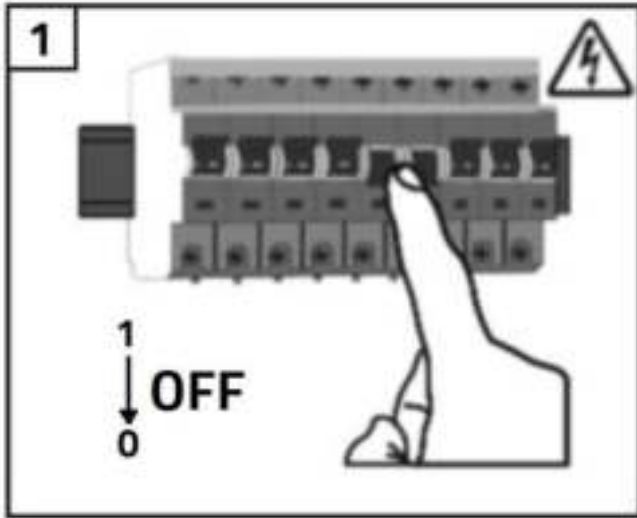

Installation guide

LED recessed spotlight

- | | | |
|-------------------------|---------------|--------------|
| A: Vivaro: 75 mm | Udis: 68 mm | Cormo: 90 mm |
| Villa: 75 mm | Trento: 75 mm | Fioli: 55 mm |

HOW TO CONNECT MULTIPLE SPOTLIGHTS

Security related information

This product is designed for in- and outdoor use. When using the product, make sure the unit is sufficiently ventilated, never cover the unit during operation and keep it out of reach of children or animals. This product is not a toy, LED lights are extremely bright and looking directly at the light source during operation can lead to serious eye damage. Any other use of the device than described in the manual may damage the product or cause danger to the user, e.g. due to a short circuit, fire or electric shock. The safety instructions must be observed at all times.