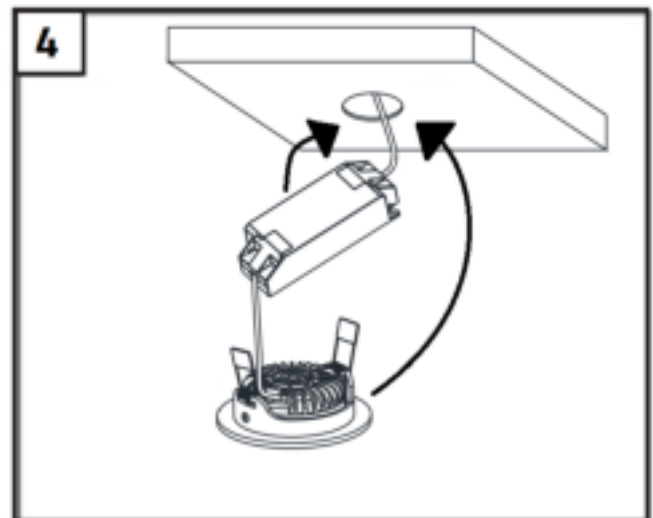

Installation guide

LED recessed spotlight

- | | | |
|-------------------------|---------------|--------------|
| A: Vivaro: 75 mm | Udis: 68 mm | Cormo: 90 mm |
| Villa: 75 mm | Trento: 75 mm | Fioli: 55 mm |

HOW TO CONNECT MULTIPLE SPOTLIGHTS

Security related information

This product is designed for in- and outdoor use. When using the product, make sure the unit is sufficiently ventilated, never cover the unit during operation and keep it out of reach of children or animals. This product is not a toy, LED lights are extremely bright and looking directly at the light source during operation can lead to serious eye damage. Any other use of the device than described in the manual may damage the product or cause danger to the user, e.g. due to a short circuit, fire or electric shock. The safety instructions must be observed at all times.