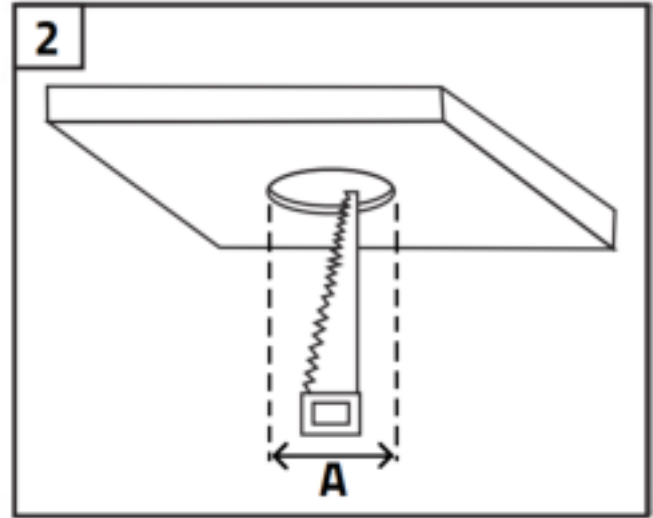

Installation guide

LED recessed spotlight

- | | | |
|-------------------------|---------------|--------------|
| A: Vivaro: 75 mm | Udis: 68 mm | Cormo: 90 mm |
| Villa: 75 mm | Trento: 75 mm | Fioli: 55 mm |

HOW TO CONNECT MULTIPLE SPOTLIGHTS

Security related information

This product is designed for in- and outdoor use. When using the product, make sure the unit is sufficiently ventilated, never cover the unit during operation and keep it out of reach of children or animals. This product is not a toy, LED lights are extremely bright and looking directly at the light source during operation can lead to serious eye damage. Any other use of the device than described in the manual may damage the product or cause danger to the user, e.g. due to a short circuit, fire or electric shock. The safety instructions must be observed at all times.