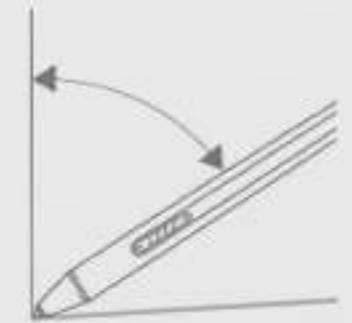

XP-PEN®

Deco LW Pen Tablet

Deco LW Pen Tablet

XP-PEN®

DIM. 315 x 187 x 8.8 mm

Tilt

8192 Levels

POWERED
X3

Powered by X3

Pen Tablet | Specifications

Product Name	Deco LW Pen Tablet	Charging Time	< 2 hours
Product Model	IT1060B	Ports Included	USB-C
Color	Blue	Power Input	5V = 1A
Stylus	X3 Elite	Compatibility	Windows 7 (or later)
Tilt	60°		Mac OS X 10.10 (or later)
Pressure Levels	8192		Android 6.0 (or later)
Resolution	5080 LPI		Chrome OS 88 (or later)
Wireless Technology	Bluetooth v5.0		Linux
Continuous Operation Time	> 10 hours		

XPPEN TECHNOLOGY CO.
service@xp-pen.com www.xp-pen.com