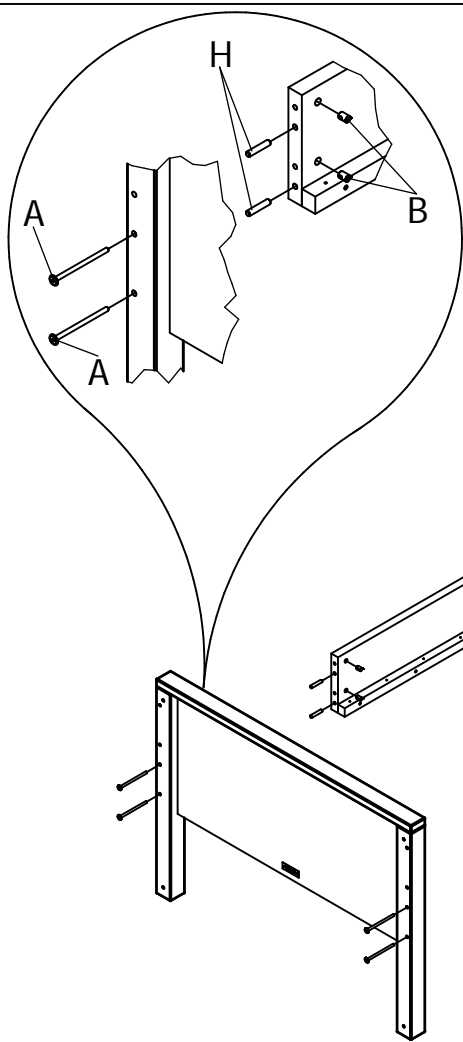

Distributor:

BOPITA  
Energieweg 1, 6662 NS Elst  
The Netherlands

[www.bopita.com](http://www.bopita.com)

31.05.2016.

A	B
	
M6X100 8X	M6 8X
artcode:441028	artcode:442004
C	D
	
4X	4X
artcode:446107	artcode:446108
E	F
	
3,5X16 8X	3,5x25 8X
artcode:431006	artcode:431008
G	H
	
5X40 30X	Ø8X40 8X
artcode:431034	artcode:
I	
	
1X	
artcode:445001	

# bopita<sup>®</sup>

ASSEMBLY INSTRUCTION  
MONTAGE HANDLEIDING  
MONTAGE ANLEITUNG  
NOTICE DE MONTAGE  
MANUAL DE MONTAJE

UK  
NL  
D  
F  
ESP

MODEL : COMBIFLEX  
TYPE : BACKSIDE STRAIGHT  
COLOUR : WHITE  
ART.CODE : 410146.11.