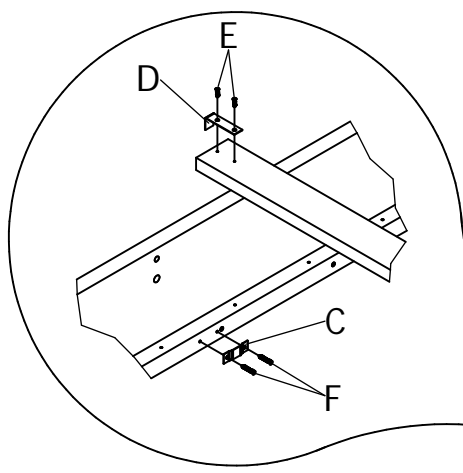

Distributor:

BOPITA  
Energieweg 1, 6662 NS Elst  
The Netherlands

[www.bopita.com](http://www.bopita.com)

31.05.2016.

A	B
	
M6X100 8X	M6 8X
artcode:441028	artcode:442004
C	D
	
4X	4X
artcode:446107	artcode:446108
E	F
	
3,5X16 8X	3,5x25 8X
artcode:431006	artcode:431008
G	H
	
5X40 30X	Ø8X40 8X
artcode:431034	artcode:
I	
	
1X	
artcode:445001	

# bopita<sup>®</sup>

ASSEMBLY INSTRUCTION  
MONTAGE HANDLEIDING  
MONTAGE ANLEITUNG  
NOTICE DE MONTAGE  
MANUAL DE MONTAJE

UK  
NL  
D  
F  
ESP

MODEL : COMBIFLEX  
TYPE : BACKSIDE STRAIGHT  
COLOUR : WHITE  
ART.CODE : 410146.11.