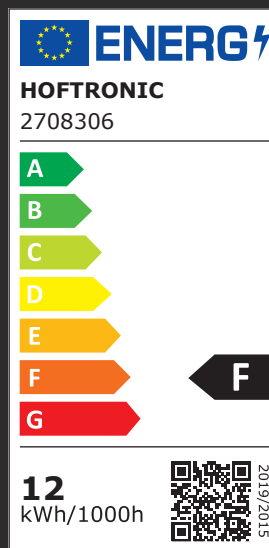

HOFTRONIC™

ECO SERIES LED DOWNLIGHT

- EN Eco Series LED Downlight
- NL Eco Serie LED Downlight
- DE Eco Serie LED-Downlight
- FR Série Eco downlight LED
- ES Downlight LED Serie Eco
- PT Downlight LED Série Eco
- IT Serie Eco LED Downlight
- PL Downlight LED z serii Eco
- SV LED-downlight i Eco-serien
- DA LED-downlight i Eco-serien
- NN LED-downlight i Eco-serien
- FI Eco-sarjan LED-downlight

WWW.HOFTRONIC.COM

SKU 2708306

Eco Serie LED-Downlight - Série Eco downlight LED
HOFTRONIC™
ECO SERIES LED DOWNLIGHT

IP20 Rating 3 Year Warranty

LIFESPAN >25,000 hours
ON/OFF >20,000

HOFTRONIC™

IP20 Rating 3 Year Warranty

ECO SERIES LED DOWNLIGHT

Eco Serie LED-Downlight
Série Eco downlight LED

1160 Lumen - 12W - LED - Δ120°
4000K Neutral White - 220-240V ~ 50-60Hz

INPUT POWER 220-240V ~ 50/60Hz
DIMENSIONS (LxHxB) 170 x 170 x 25 mm

WATTS 12 Watt
CRI >80Ra

POWER FACTOR >0.7
MATERIAL Plastic

HOF Trading B.V.
Fahrenheitstraat 11
6003 DC Weert
The Netherlands
Made in China

Batchnumber