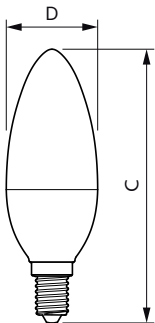

### Product data

General Information	
Cap base	E14 [E14]
Nominal lifetime	15,000 h
Switching Cycle	50,000
Lighting Technology	LED
CE mark	Yes
EU RoHS compliant	Yes

Light Technical	
Colour Code	827 [CCT of 2700K]
Luminous Flux	806 lm
Colour designation	Warm White (WW)
Correlated Colour Temperature	2700 K
Luminous efficacy (rated) (nom.)	115.00 lm/W
Colour consistency	<6
Colour rendering index (CRI)	80
LLMF at end of nominal lifetime (nom.)	70 %
Flickering value (PstLM)	1
Stroboscopic effect	0.4
Photobiological safety according to EN 62471 RG1	

## Dimensional drawing

Product	D	C
CorePro candle ND 7-60W E14 827 B38 FR	38 mm	114 mm