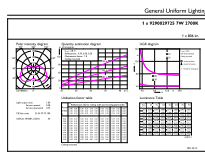

## Dimensional drawing

Product	D	C
CorePro candle ND 7-60W E14 827 B38 FR	38 mm	114 mm

## Photometric data

Light Distribution Diagram - CorePro candle ND 7-60W E14 827 B38 FR

Spectral Power Distribution Colour - CorePro candle ND 7-60W E14 827 B38 FR