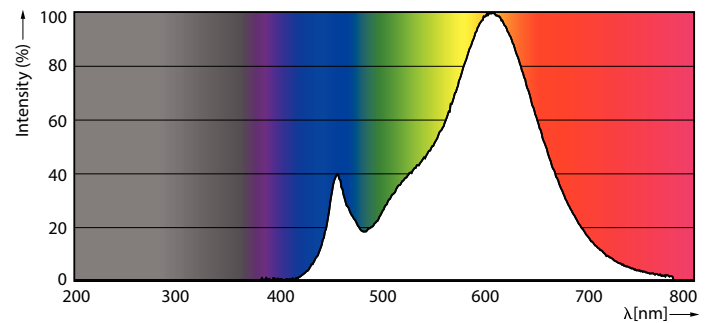

Spectral Power Distribution Colour - CorePro candle ND 7-60W E14 827 B38 FR