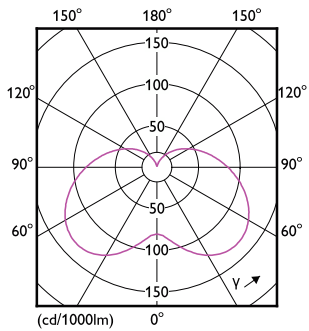

# CorePro LEDcandle

EyeComfort	Yes
<b>Product Data</b>	
Order product name	CorePro candle ND 7-60W E14 827 B38 FR
Full product name	CorePro LEDcandle ND 7-60W E14 827 B38 FR
Full EOC	871951431296800

Order code	31296800
Material no. (12 NC)	929002972502
SAP numerator – quantity per pack	1
EAN/UPC – Product/Case	8719514312968
Numerator – packs per outer box	10
EAN/UPC - Case	8719514312975

## Dimensional drawing

Product	D	C
CorePro candle ND 7-60W E14 827 B38 FR	38 mm	114 mm

## Photometric data

Light Distribution Diagram - CorePro candle ND 7-60W E14 827 B38 FR

Spectral Power Distribution Colour - CorePro candle ND 7-60W E14 827 B38 FR