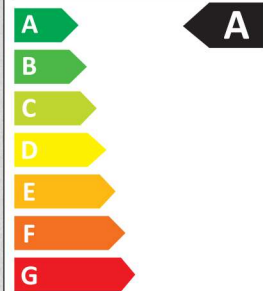

∅ 45mm

15000H

<0.5 sec

A

E14

CRI>80

2700K

BEAM ANGLE 280°

∅360° 470lm

Luedd
02729

3
kWh/1000h

2019/2015

Re-order? Go to
www.luedd.com
and use article number 02729

FittinQ B.V.
Smaragdweg 52,
5527 LB Hapert
The Netherlands

FittinQ LTD
55 Baker Street,
London, W1U 7EU
United Kingdom