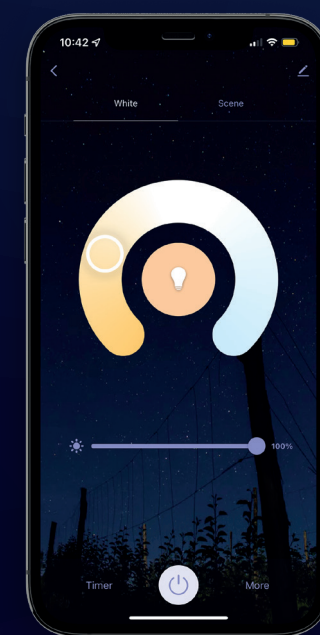

LUMI SMART CEILING LIGHT

HOFTRONIC™

HOFTRONIC™

LUMI SMART CEILING LIGHT

HOF TRADING B.V.
Fahrenheitstraat 11
6003 DC, Weert
The Netherlands
Made in P.R.C.

www.hoftronic.com

SKU 5422171

HOFTRONIC™

Control your lights with our app

Download here

www.hoftronic.com

HOFTRONIC™

SMART

2700-6500 Kelvin

Ceiling light White

Dimmable: Yes
Lifespan: 30.000 hours
Warranty: 3 years

Warm to cool white

1490 Lumen - 15W - LED
△ 100° - 220-240V ~ 50-60Hz

Seamless pairing*

HOFTRONIC™

FUNCTIONALITIES

Voice control

Dimmable by app

Geo fencing

Timer

Scenes

Grouping

Control from everywhere

Sharing devices

Music sync

Disclaimer

www.hoftronic.com

Batchnumber