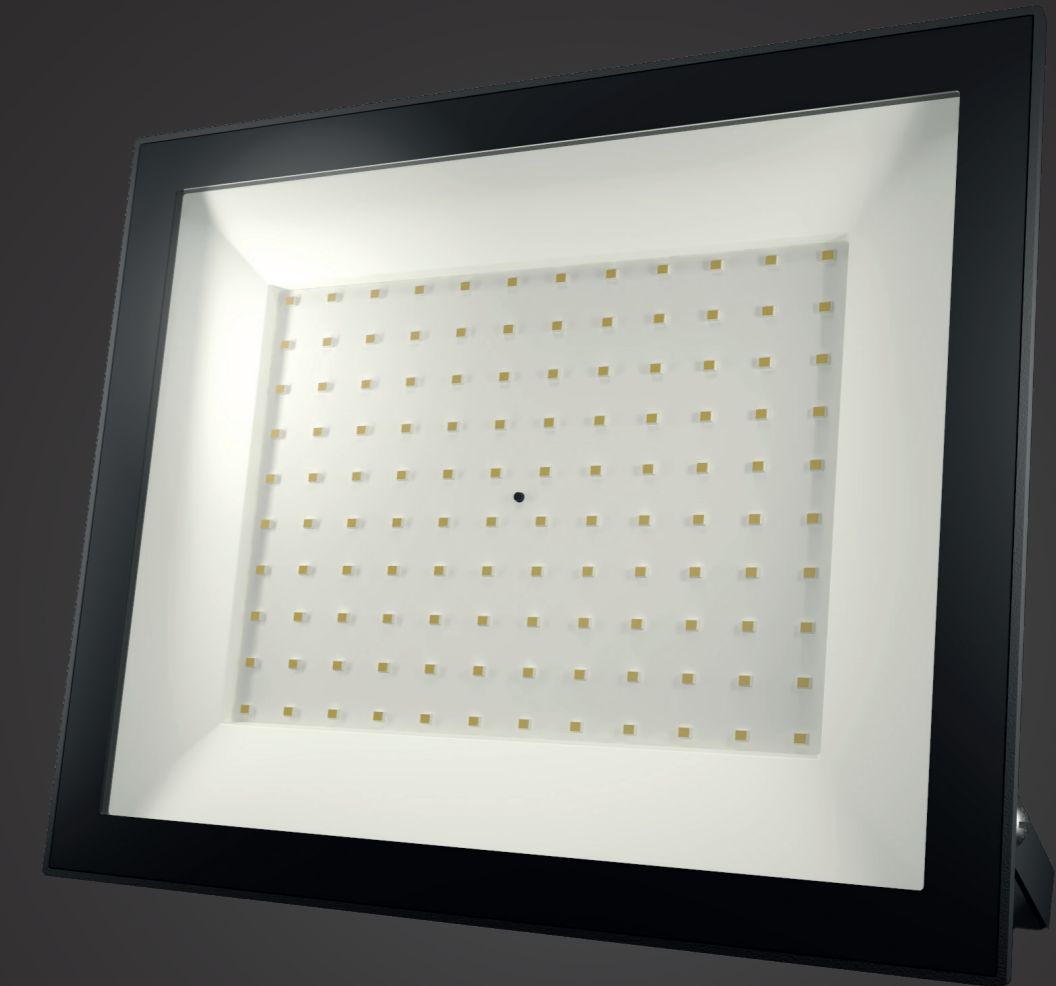

LUMOS LED FLOODLIGHT HOFTRONIC™

HOFTRONIC™

LUMOS LED FLOODLIGHT

INPUT POWER
200-240V ~ 50/60Hz

CRI CRI
>70Ra

WATTS
100 Watt

PF POWER FACTOR
>0.9

BEAM ANGLE
110°

LIFESPAN
25.000 hours

IK RATING
IK05

DIMENSIONS
L270X W25 X H237 mm

OPERATING TEMPERATURE
-20°C ~ 40°C

MATERIAL
Aluminum

EN Lumos LED Floodlight
NL Lumos LED breedstraler
DE Lumos LED Fluter

FR Projecteur à LED Lumos
ES Proyector LED Lumos
PT Holofote LED Lumos

WWW.HOFTRONIC.COM

SKU 2702687

100W
内径: L278*W240*H26mm

HOFTRONIC™

IP65
Rating

2 Year
Warranty

LUMOS LED
FLOODLIGHT

Lumos LED Fluter
Projecteur à LED Lumos

HOFTRONIC™
LUMOS LED FLOODLIGHT

10070 Lumen - 100W - LED - Δ 110°
4000K Neutral White - 200-240V ~ 50/60Hz