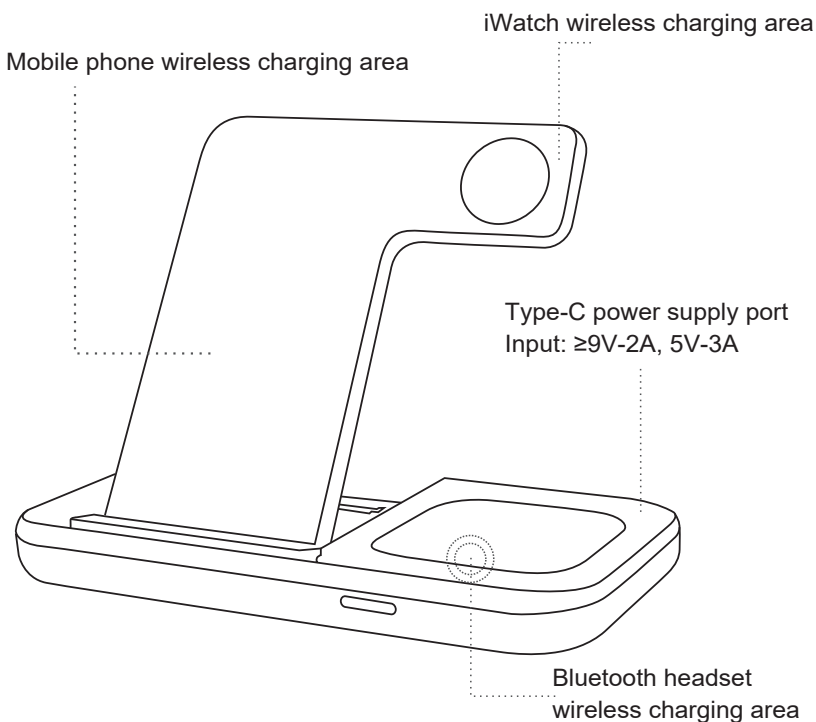

Contents

1. Product Description
2. Specifications
3. Operation Steps
4. Precautions

1. Product Description

This device is a 3-IN-1 fast wireless charger which can support power charging for QI compatible mobile phone/iWatch/TWS bluetooth headset. Also nightlight design is special and more practical. Foldable design make it more convenience to carry. Fast wireless charging is available for both of folded and open situation, and you just need to put the device to be charged on the charging area. Mobile phone could be placed in both of vertical position and horizontal position, and you could make video chatting or watch your favorite movie as you want while charging.

2. Specifications

Name	3 in 1 Wireless Charger
Using Type	Foldable
Material	Plastic + Acrylic
Colour	Black
Charging Port	Type-C
Input Current	≥9V-2A, 5V-3A
Phone Output	15W/10W/7.5W/5W
Watch Output	2.5W
Headphone Output	3W
Adapter	≥9V-2A, 5A-3A
Inch	160*140*20mm
Compatibility	Support Qi compatible mobile phones, Bluetooth headsets, Apple Watch
Product List	Wireless charger x1, charging cable x1, manual x1