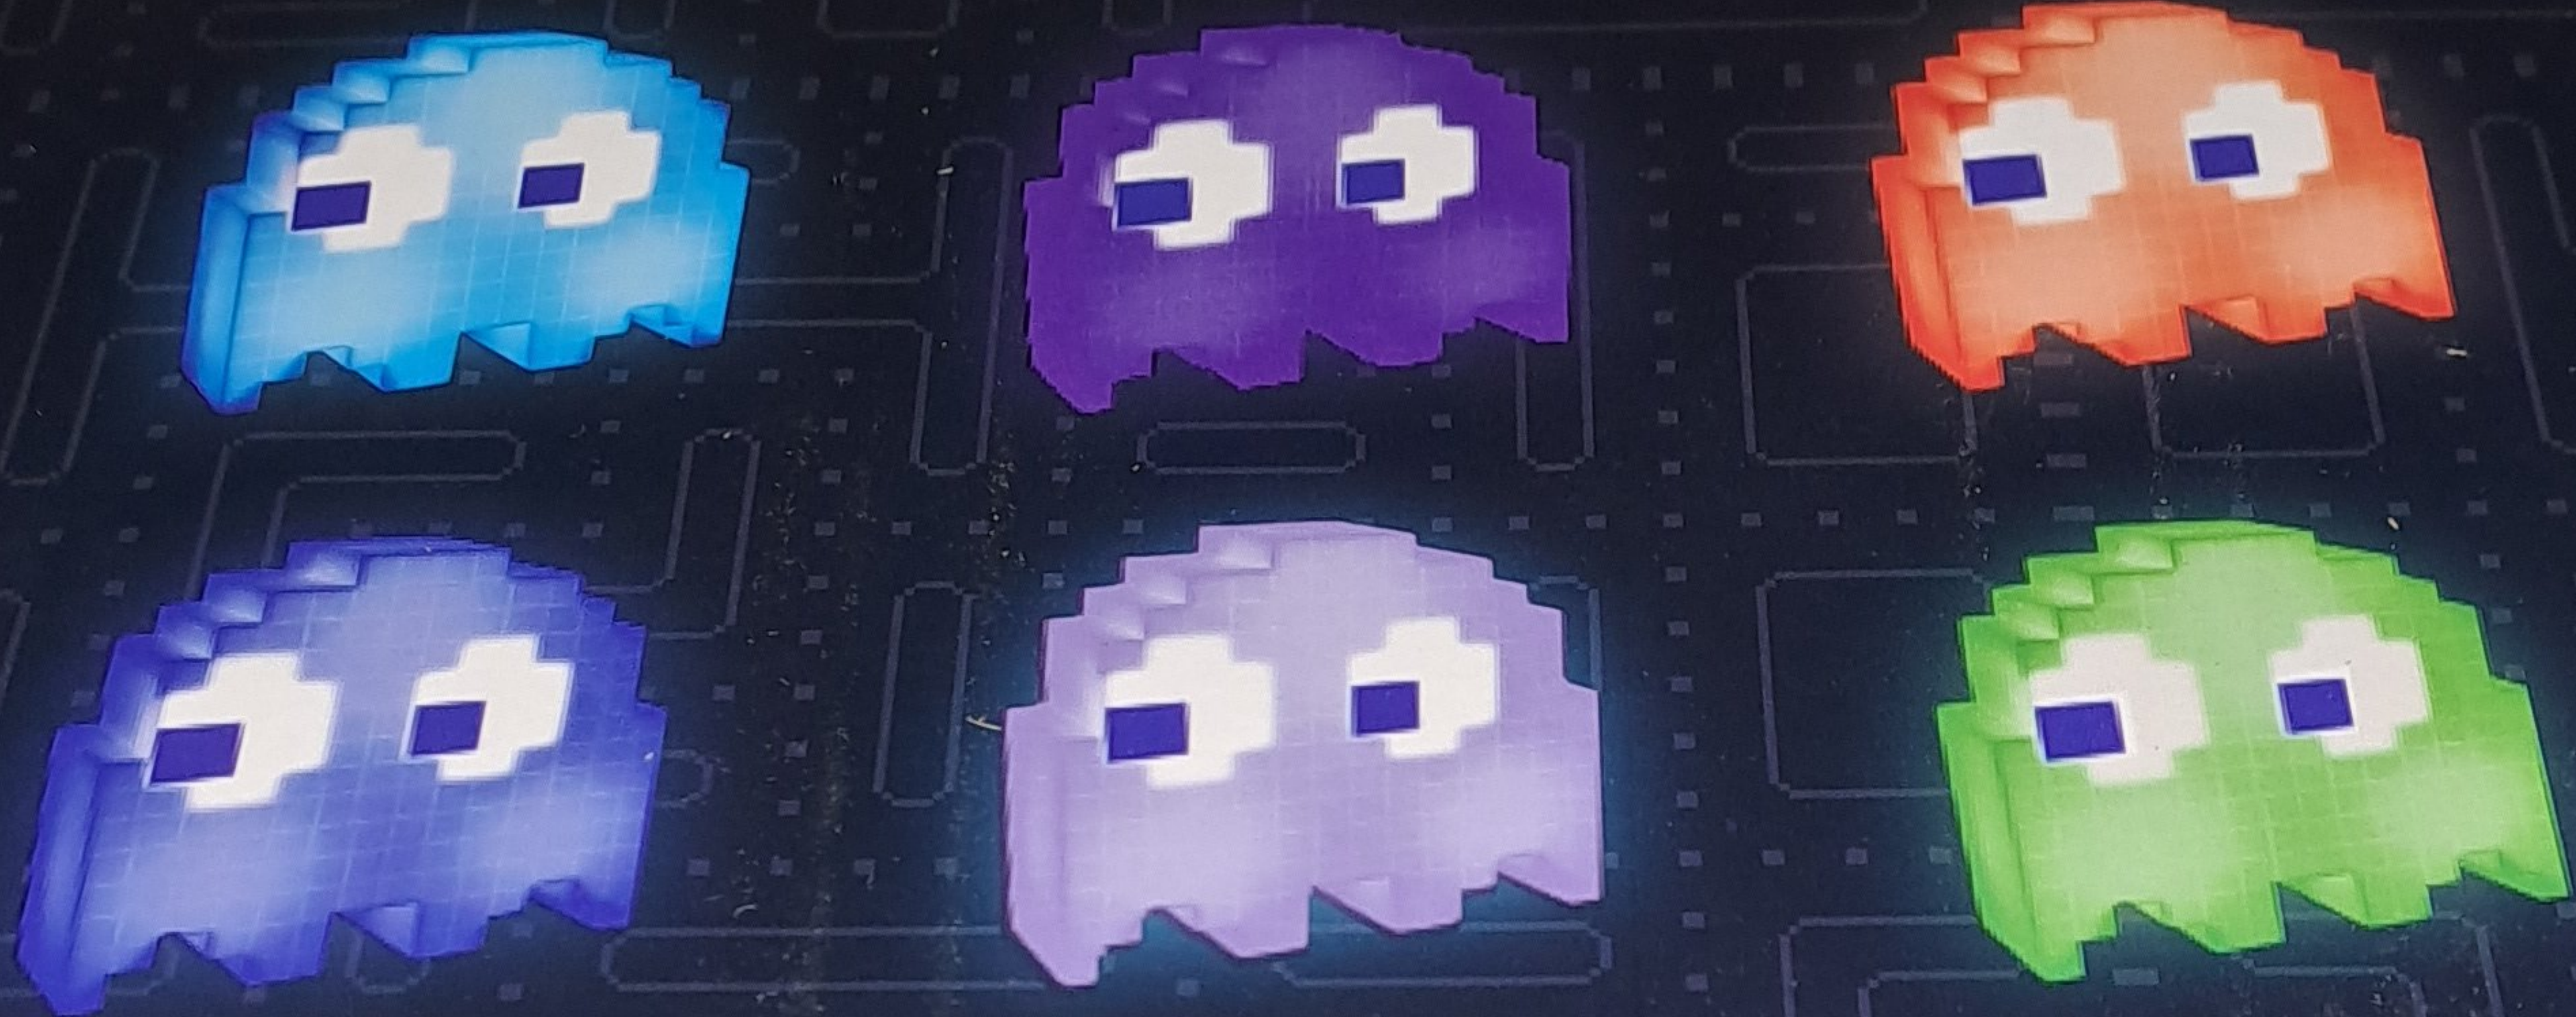

PAC-MAN™

GHOST LIGHT

COLOUR CHANGING MOOD LIGHT.
SETTING THE PAC-MAN™ GHOST LIGHT TO PARTY MODE MAKES IT
FLASH AND CHANGE COLOUR IN TIME WITH YOUR MUSIC!

CONTENTS
1 X PAC-MAN™ LIGHT
1 X 1M MICRO-USB CABLE
1 X INSTRUCTION MANUAL