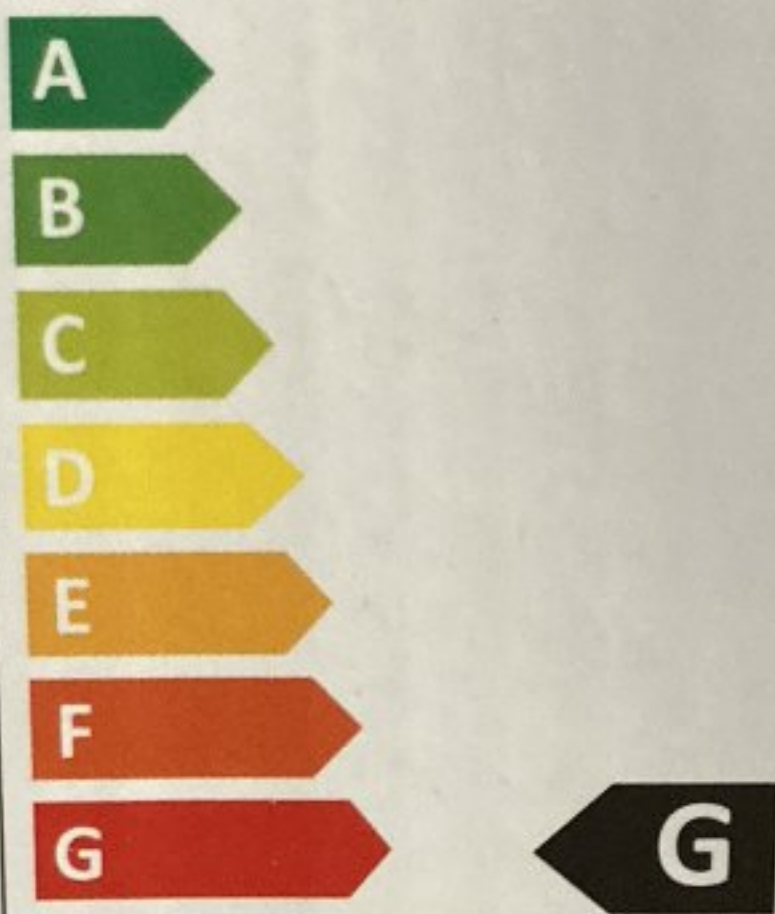

**INNRR**

OGL 130 CG

**5**  
kWh/1000h

2019/2015

Energy consumption per light source used in this product

OGL 130 C - EU version

8 718781 553647

Innr Lighting B.V. IBRS 1232,  
1200 WB, The Netherlands