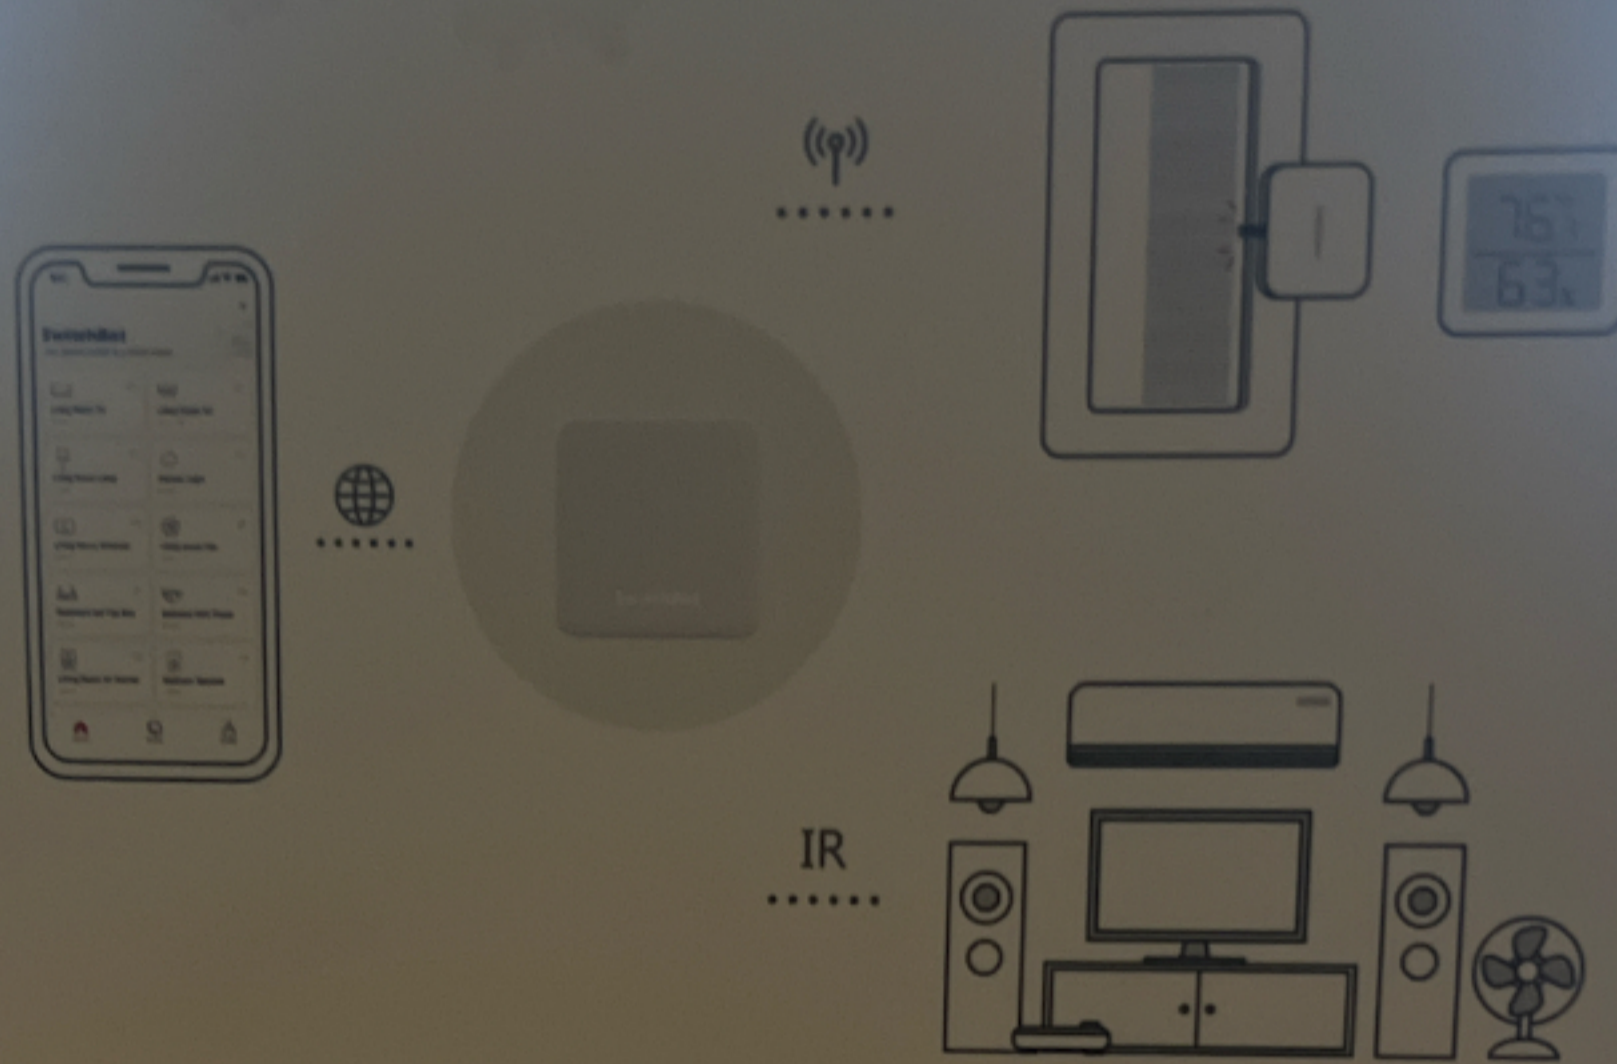

SwitchBot devices to the Internet, so you can easily control them with your smartphone on the go.

*Appliances that use Bluetooth remote control are not supported.

RoHS  **FC** 

 **R** 210-130568

 **CCAM20LP0720T0**

IC: 28651-W0202200

Made in China

Website: www.switch-bot.com

Email: support@wondertechlabs.com

Scan with the
Amazon Shopping
App

850007706012

Made in China
Model: W0202200

X0011YYX69