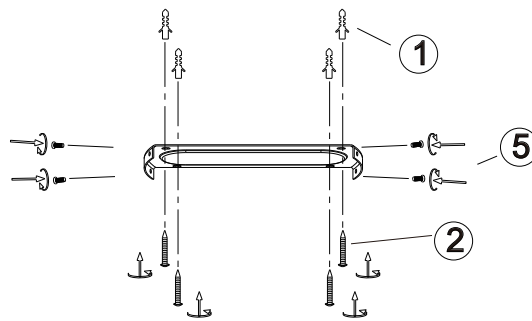

INSTRUCTION MANUAL

Emily Fan Black 105367

Ceiling Fan lamp
incl. LED QL7001006
4x680lm Module
500lm Lamp
4x6.7W LED Module
30W Lamp
220-240V~50Hz
2700-4000-3000K
CRI > 80
30000 h
15000 ON/OFF

Overall Sizes: