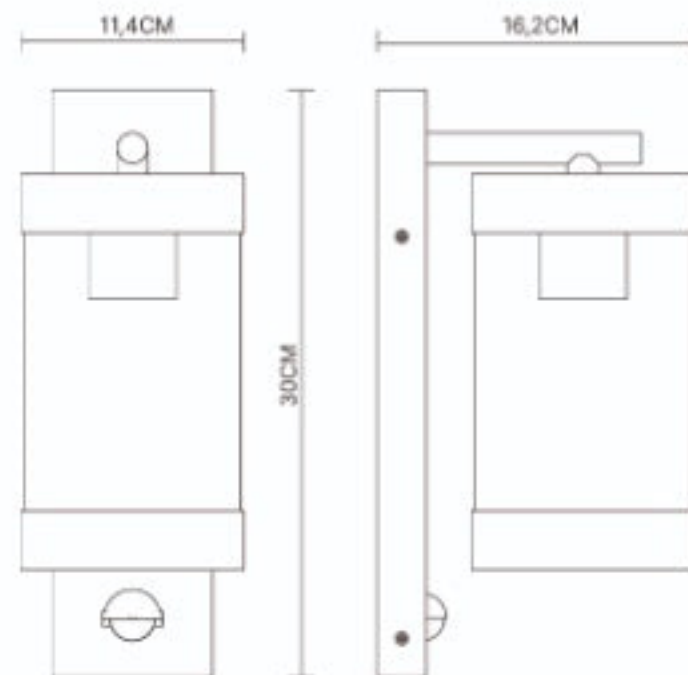

MUSA

1140044

CE

Excluded

IP
44

- Rust
- 1x E27 (excl.)
- Max. 15W
- 220-240V~60Hz

www.olucia.com
Made in China

Outdoor