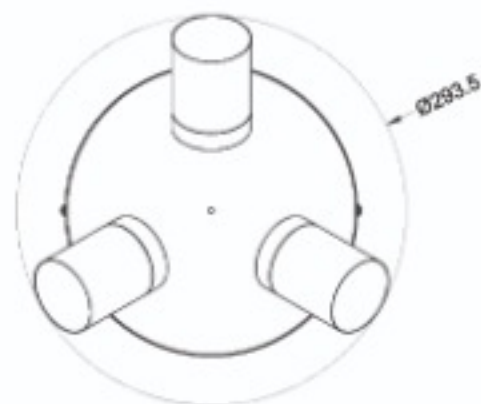

# CIARA

1060095

CE

IP  
44

- Brass
- 3 x GU10 (excl.)
- Max. 35W
- 220-240V~60Hz

www.olucia.com  
Made in China

Bathroom

Olucia  
Kernreactorstraat 17  
3903 LG Veenendaal  
The Netherlands