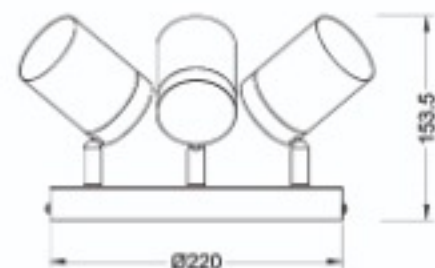

# CIARA

1060095

CE

IP  
44

- Brass
- 3 x GU10 (excl.)
- Max. 35W
- 220-240V~60Hz

www.olucia.com  
Made in China

Bathroom

Olucia  
Kernreactorstraat 17  
3903 LG Veenendaal  
The Netherlands