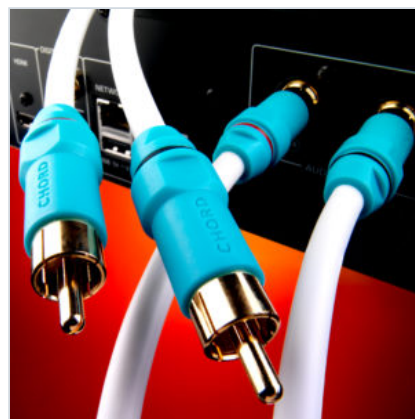

The ARAY conductor geometry was developed from the Tuned ARAY conductor configuration first used on our then flagship Chord Sarum cable range. The over-moulded RCA plug uses the same signal enhancing direct gold-plating process that we use on our Chord VEE3 RCA plugs.

The Chord C-line analogue audio interconnect is designed to work with all line level components, CD players, streaming devices, DVD players, home theatre amplifiers, tuners, phono stages and pre to power amplifier connections. This cable can also be used with RCA equipped turntables. Available in 0.5m, 1m, 2m and 3m lengths.