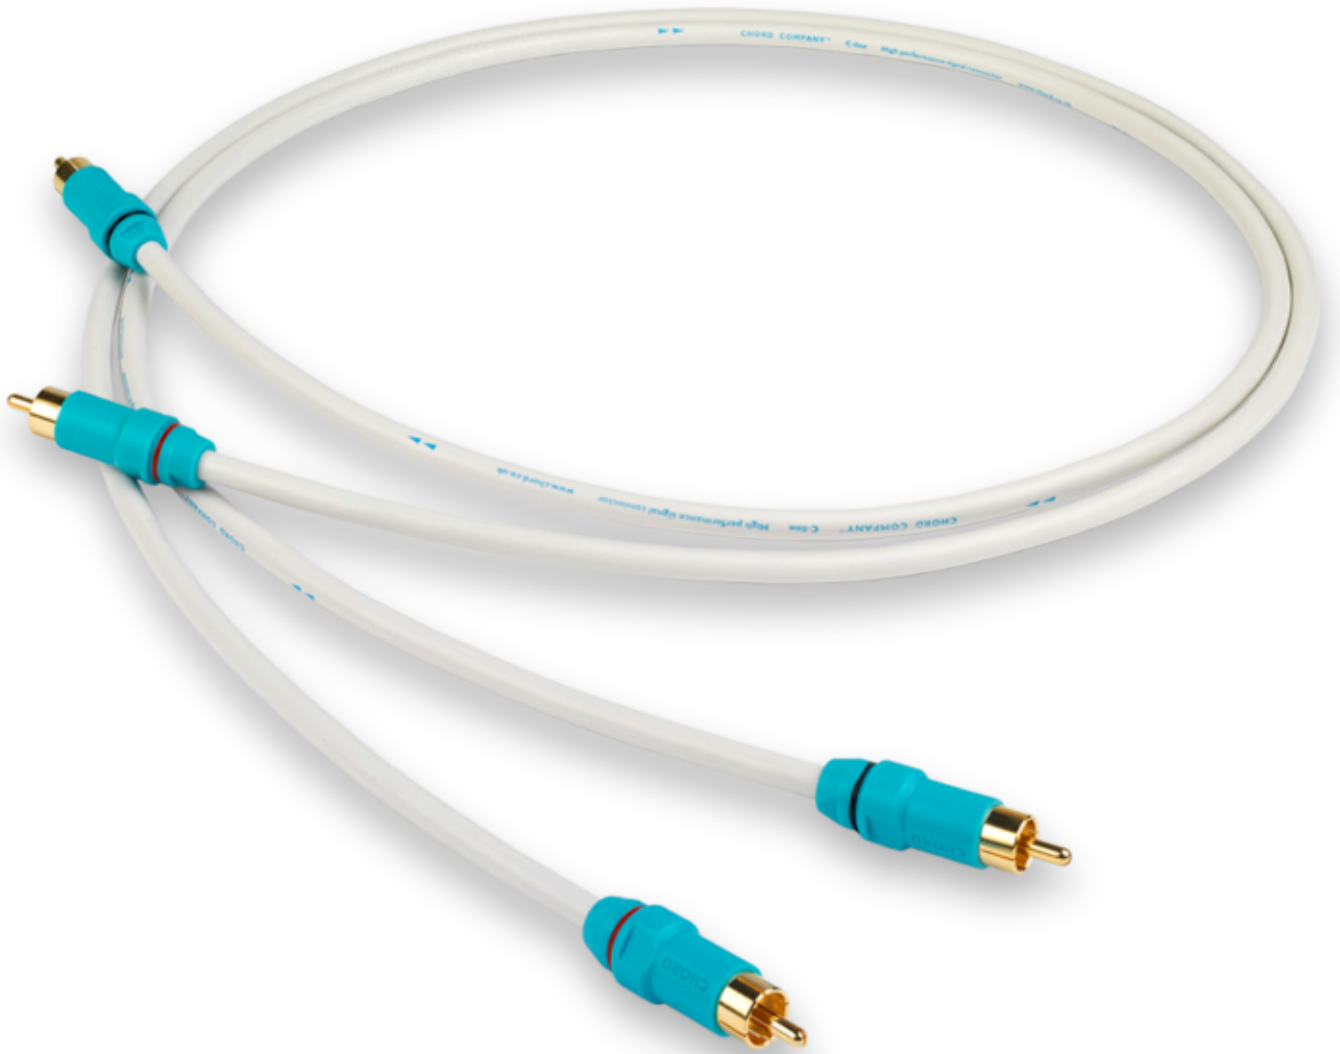

C-line Analogue RCA

An original Chord Company design, built specially for us. We wanted a high performance cable at an affordable price that still adheres to our exacting standards. A consistent What Hi-Fi? Awards-winner 2015-2023, so it looks like we succeeded!

The ARAY conductor geometry was developed from the Tuned ARAY conductor configuration first used on our then flagship Chord Sarum cable range. The over-moulded RCA plug uses the same signal enhancing direct gold-plating process that we use on our Chord VEE3 RCA plugs.

The most important reason for developing this cable comes down to just how affordable good quality digital players and turntables have got. We needed a cable to match that performance. Producing genuinely high-performance cables that carry a musical signal with a real sense of coherence is a big challenge and we are justifiably proud of our award winning C-line interconnects.