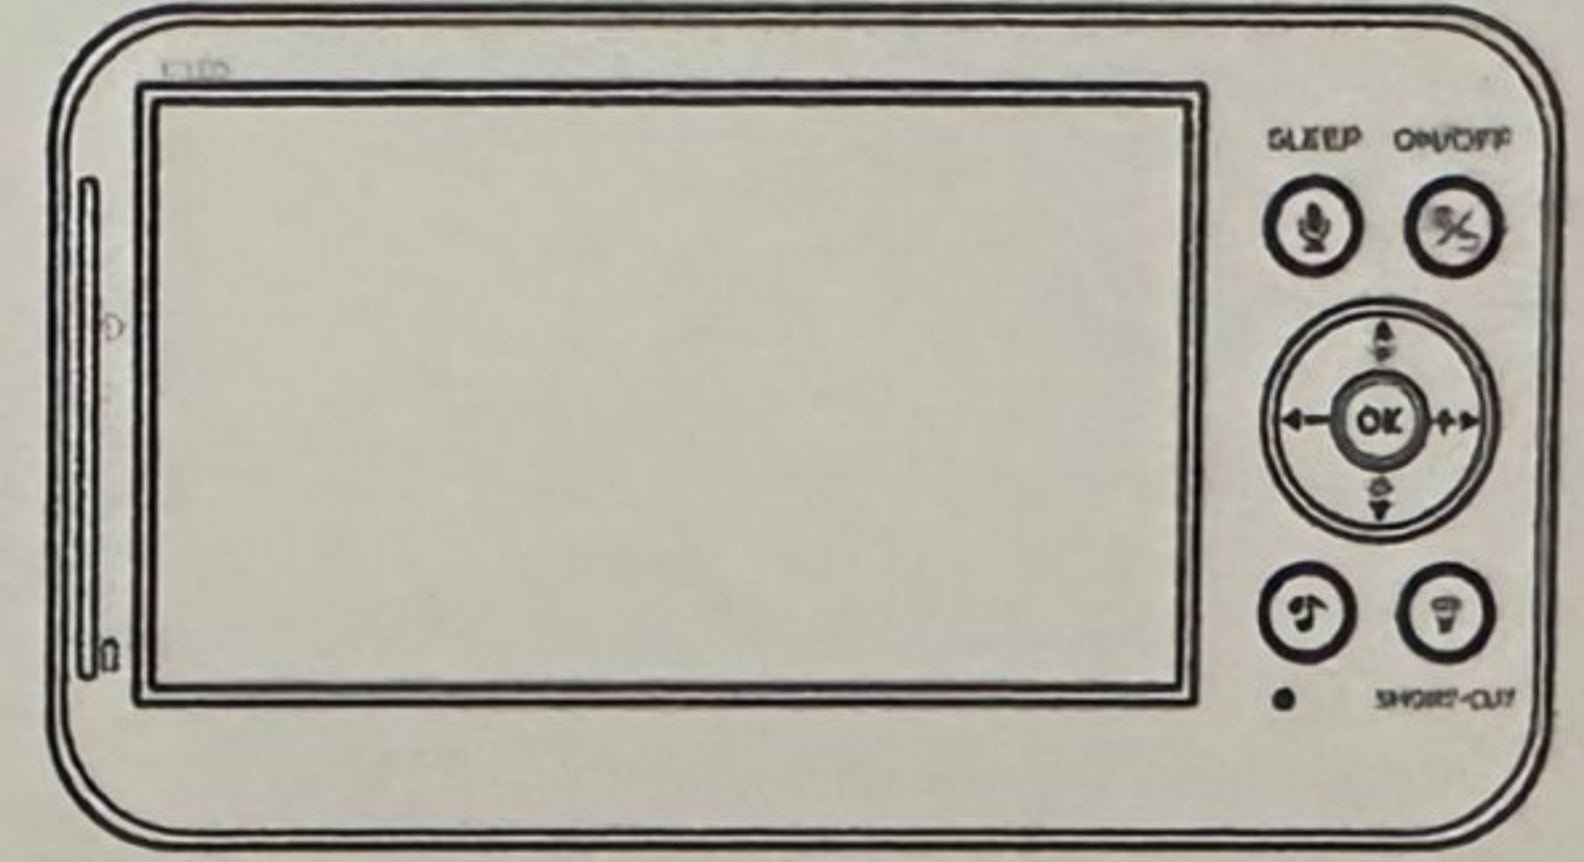

System General

Operating Freq. Range: 2400-2483.5MHz

Transmitting Power: 17dBm Max.

Monitor Sensitivity: -88dBm

Spread Spectrum TX: FHSS

Modulation: GFSK

Data Rate: 3Mbps

Wireless Camera

Effective Pixel: 1 megapixels

IR LED Type/Night Vision: 9 pcs IR LED

Power Input: DC 5V

Built in Microphone/Speaker

Wireless Monitor

Display Type/Size: Color TFT 5 inch

Power Input: DC 5V

Battery: 3.7V Li-polymer

⚠ WARNING

STRANGULATION HAZARD Children may be entangled in cords. Make sure the adapter cables keep out of reach of children at least 6 feet (2 meters) away.

CE RoHS FC